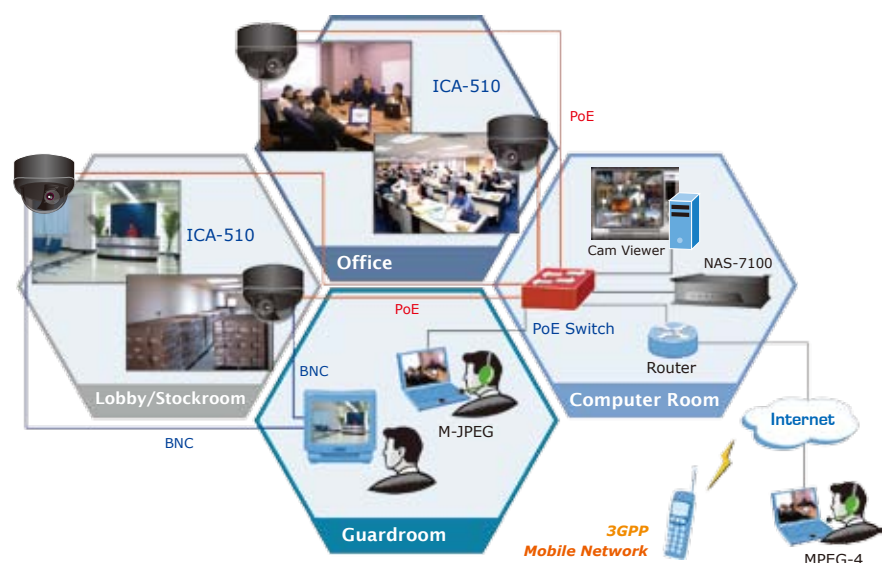

SPECIFICATION

Product	Dual Mode CCD Dome Internet Camera
Model	ICA-510
Video	
Image Sensor	1/3" SHARP CCD
Horizontal Resolution	420 TVL
Lens	6 mm, F1.8 fixed board
Illuminator	0.1 Lux
Video Codec	MPEG-4 / M-JPEG
Video Resolution	Up to 30 fps @ 704x480 / 352x240 / 176x120
Image Control	AWB, AEC, AGC
Audio	
Audio Codec	G.726 ADPCM, 64Kpbs
Interfaces	
LAN	1 x RJ-45, 10 / 100Base-TX, IEEE 802.3af
VIDEO	1 x BNC
AUDIO	1 x Audio In 1 x Audio Out
Network	
Protocols	TCP/IP, DHCP, PPPoE, ARP, ICMP, FTP, SMTP, DNS, DDNS, NTP, UPnP, RTSP, RTP, HTTP, TCP, UDP
Management	
Client	Web browser / Cam Viewer software
Security	Username and password authentication
Alarm and Event	Motion detection (3 areas definable) Triggered and scheduled events Pre and post alarm buffer
Environment	
Power Requirement	12VDC, 1.0A
Dimensions (H x Ø)	70 x 110 mm
Weight	400 g
Operating Temperature	0 ~ 50 Degree C
Emission	CE, FCC

APPLICATIONS

ORDERING INFORMATION

ICA-510-NT	Dual Mode CCD Box Internet Camera (NTSC)
ICA-510-PA	Dual Mode CCD Box Internet Camera (PAL)