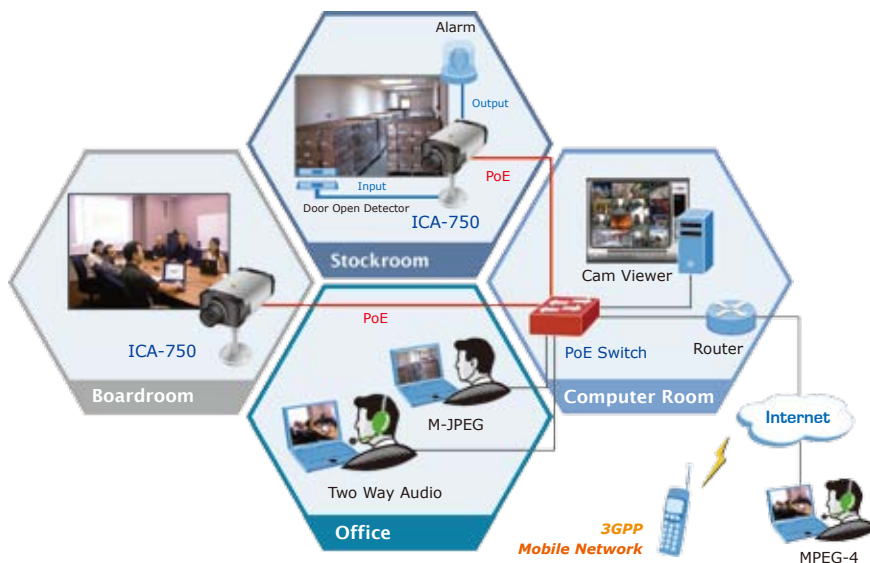

SPECIFICATION

Product **Dual Mode CCD Box Internet Camera**

Model	ICA-750
Video	
Image Sensor	1/4" Sony CCD, VGA Resolution
Lens	F1.6 Fixed Focus, CS Mount Type, 4 Layers Glass
Video Codec	MPEG-4 and M-JPEG Dual Stream
Resolution	640 x 480, 320 x 240, 160 x 120
Frame Rate	Up to 30 fps @all resolution
Image Control	AWB, AEC, AGC, Contrast, Brightness auto-iris Control
3GPP	160 x 120 @15fs, MPEG-4 for mobile phone viewing
Audio	
Audio Codec	G.726 ADPCM, G.711 PCM
Microphone / Speaker	Bi-directional, Built-in Microphone and external Microphone / Speaker
Interface	
LAN	1 x RJ-45, 10/100Base-TX, Auto MDI / MDI-X, IEEE802.3af
AUDIO	1 x Audio In, 1 x Audio Out
DI / DO	2 x Digital In, 2 x Digital Out
Network	
Protocols	TCP / IP, SMTP, HTTP, DHCP, NTP, RTSP / RTP, UPnP, FTP, DDNS, HTTPS, SYSLOG, JABBER
Management	
Client	Web browser, Cam Viewer software
Security	Username and Password, HTTPS, IP Filter
Motion Detection	4 Area definable
E-mail Notification	Triggered by motion detection and input I/O
Environment	
Power Requirement	12V DC, 1A
Dimensions (W x D x H)	81 x 130 x 50 mm
Weight	480 g
Emission	CE, FCC

APPLICATIONS

Remote monitoring application

ORDERING INFORMATION

ICA-750	Dual Mode CCD Box Internet Camera