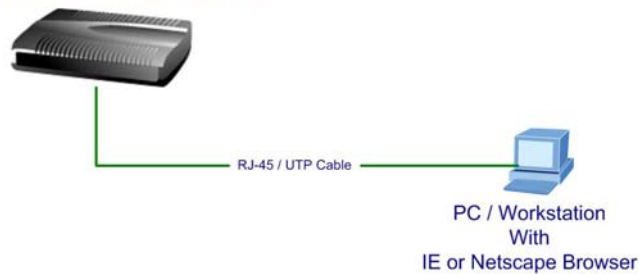

Quick Installation Guide for FSD-624SF

Start Web Management

The PLANET FSD-624SF provides a built-in browser interface. You can manage the Switch remotely by having a remote host with Web browser, such as Microsoft Internet Explorer, Netscape Navigator or Mozilla Firefox.

PLANET Web Smart Switch

The following shows how to startup the Web Management of the Switch, please note the Switch is configured through an Ethernet connection, make sure the manager PC must be set on the same **IP subnet address**, for example, the default IP address of the Switch is **192.168.0.100** (the factory-default IP address), then the manager PC should be set at 192.168.0.x (where x is a number between 1 and 254, except 100), and the default subnet mask is 255.255.255.0.

Use Internet Explorer 5.0 or above Web browser, enter default IP address <http://192.168.0.100>

To access the Web interface then the Web login screen appears in Figure 1