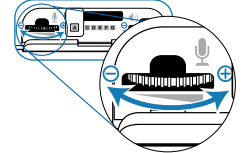

Set desk phone speaking volume to 2