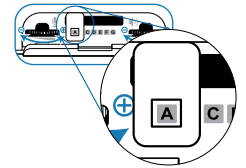

### SET UP INFORMATION

For a complete set up list please refer to the user guide.

Set desk phone speaking volume to 2

Configuration switch

Set desk phone listening volume to 3