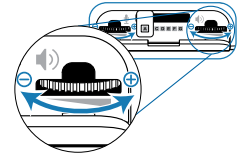

### SET UP INFORMATION

For a complete set up list please refer to the user guide.

Set desk phone speaking volume to 2

Configuration switch

Set desk phone listening volume to 3