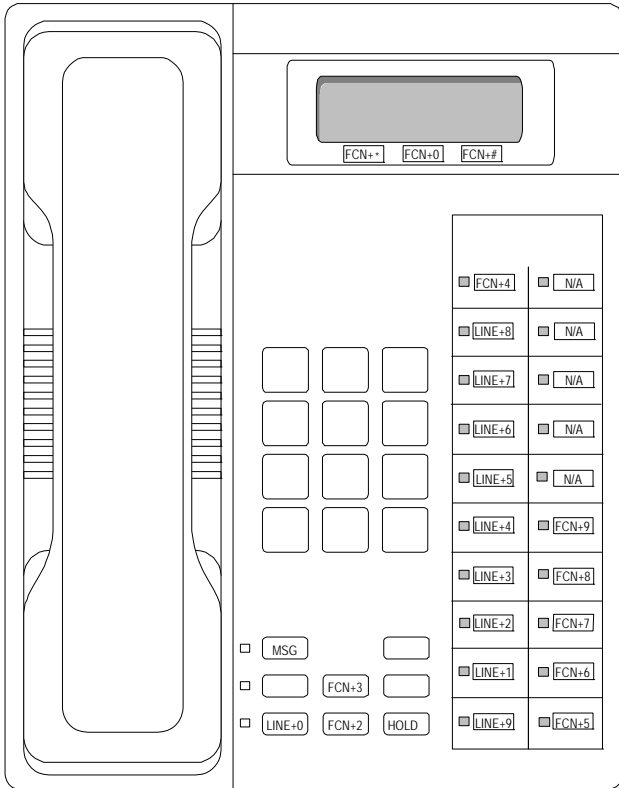

Wireless Telephone Quick Reference Guide

Toshiba Strata DK/CTX 2020-SD Station Set

2020-SD Station Set

The figure above shows the mapping of the 2020-SD display set to the SpectraLink Wireless Telephone

Pressing **LINE** followed by a digit (**1-8**) on the Wireless Telephone is equivalent to pressing one of the line keys on the 2020-SD. **LINE** followed by **9** accesses the intercom.

FCN followed by digits **1** through **9** accesses the programmable desk set feature keys as seen in the chart below. **FCN** followed by *****, **0** and **#** are equal to using the 2020-SD soft keys below the LCD screen.