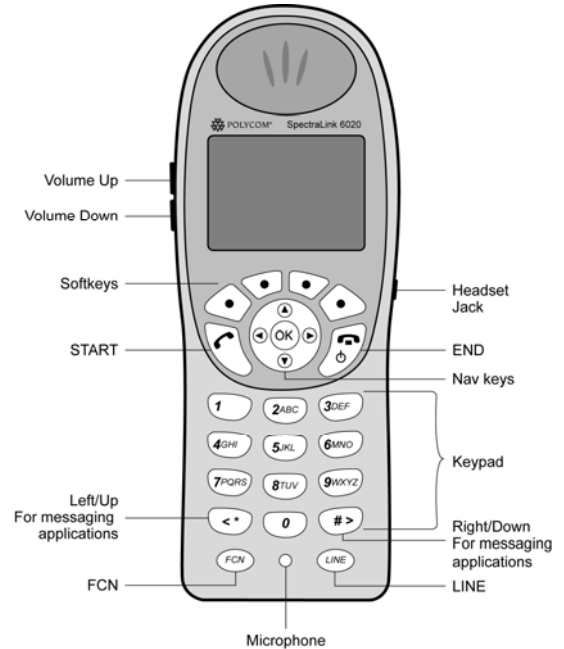

SpectraLink 6020 Wireless Telephone

- **On/Off** Press and hold **END**. Two chirps on, one chirp off
- **Make a call** Press **START** to get dial tone.
- **Hang up** Press **END**. Be sure to do this at the end of each call.
- **Answer call** Press **START**. Line indicator comes on steady when the call is answered.
- **Answer second call** Press **HOLD** to put your current call on hold, or **END** to hang up. Press **LINE** + the digit that is flashing.
- **Hold** Press **HOLD**
- **Take off Hold** Press **LINE** followed by the digit for the line on hold, which will be flashing.
- **Mute On/Off** Press the **MUTE** softkey.
- **Function** Pressing **FCN** while off hook allows you to scroll through menu screens.
- **User Options** Press the **CFG** softkey while on hook to change handset settings.

For information on Battery Pack charging and setting user preferences, see the Wireless Telephone User Guide.