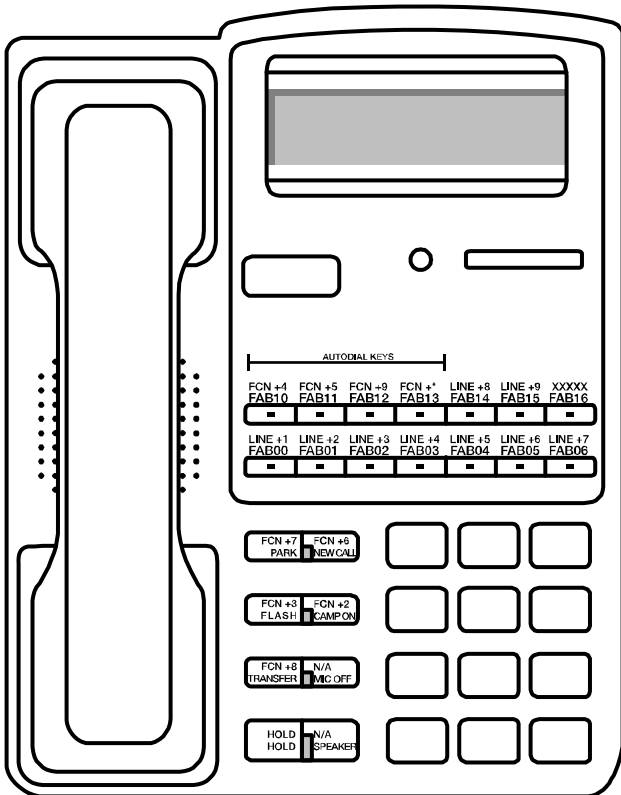

# Wireless Telephone Quick Reference Guide

Fujitsu F9600

DT14DS

## DT14DS

The diagram above shows how the DT14DS keypad corresponds to the Wireless Telephone.

Pressing **LINE** followed by a digit (1-8) on the Wireless Telephone is equivalent to pressing one of the Feature Access buttons on the DT14DS. **LINE + 1** is reserved as the prime line appearance and **LINE + 9** is reserved for message waiting and cannot be used for any other feature.