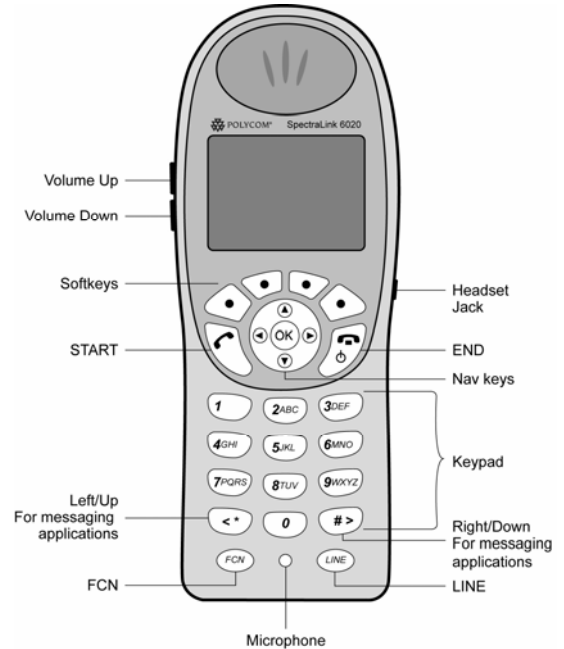

SpectraLink 6020 Wireless Telephone

On/Off Press and hold **END**. Two chirps on, one chirp off

Make a call Press **START** to get dial tone.

Hang up Press **END**. Be sure to do this at the end of each call.

Answer call Press **START**. Line indicator comes on steady when the call is answered.

Answer second call Press **HOLD** to put your current call on hold, or **END** to hang up. Press **LINE** + the digit that is flashing.

Hold Press **HOLD**

Take off Hold Press **LINE** followed by the digit for the line on hold, which will be flashing.

Mute On/Off Press the **MUTE** softkey.

Function Pressing **FCN** while off hook allows you to scroll through menu screens.

User Options Press the **CFG** softkey while on hook to change handset settings.

For information on Battery Pack charging and setting user preferences, see the Wireless Telephone User Guide.