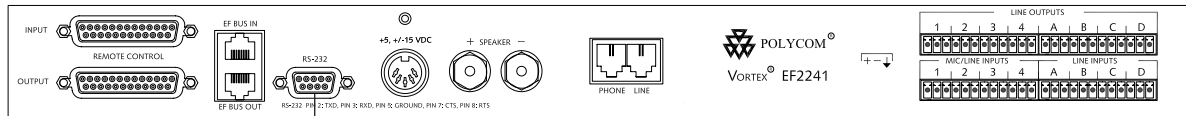

Typical Installation and Button Layout

Polycom Vortex EF-IR11 Technical Specifications

Dimensions - Transmitter

- 7.56" H x 2.25" W x 0.94" D (19.2 cm x 5.71 cm x 2.38 cm)

Dimensions - Receiver

- 1.00" H x 2.38" W x 2.25" D (2.54 cm x 6.03 cm x 5.71 cm)

Weight

- 0.57 lb. (0.26 kg) dry, 1 lb. (0.45 kg) shipping

Connectors - Receiver

- RS-232: DB9M with 6' (1.83 m) cable

Power - Transmitter

- 4 AAA batteries; est. life 1 year

Power - Receiver

- External supply (provided); 120 VAC, 60 Hz

Transmitter Frequency

- 38 kHz Infrared

Receiver Data

- Baud Rate 9600 bps; no flow control

System Range

- Maximum 50' (15.2 m) between transmitter and receiver

Angle of Acceptance

- 90 - 120 degrees

©2003 Polycom, Inc. All rights reserved.