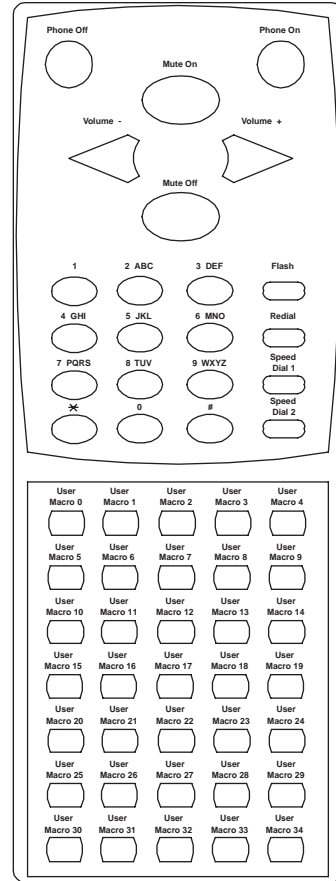

Typical Installation and Button Layout

Polycom Vortex EF-IR11 Technical Specifications

Dimensions - Transmitter

- 7.56" H x 2.25" W x 0.94" D (19.2 cm x 5.71 cm x 2.38 cm)

Dimensions - Receiver

- 1.00" H x 2.38" W x 2.25" D (2.54 cm x 6.03 cm x 5.71 cm)

Weight

- 0.57 lb. (0.26 kg) dry, 1 lb. (0.45 kg) shipping

Connectors - Receiver

- RS-232: DB9M with 6' (1.83 m) cable

Power - Transmitter

- 4 AAA batteries; est. life 1 year

Power - Receiver

- External supply (provided); 120 VAC, 60 Hz

Transmitter Frequency

- 38 kHz Infrared

Receiver Data

- Baud Rate 9600 bps; no flow control

System Range

- Maximum 50' (15.2 m) between transmitter and receiver

Angle of Acceptance

- 90 - 120 degrees

©2003 Polycom, Inc. All rights reserved.