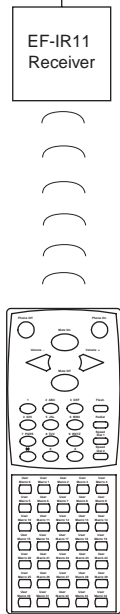

Typical Installation and Button Layout

Polycom Vortex EF-IR11 Technical Specifications

Dimensions - Transmitter

- 7.56" H x 2.25" W x 0.94" D (19.2 cm x 5.71 cm x 2.38 cm)

Dimensions - Receiver

- 1.00" H x 2.38" W x 2.25" D (2.54 cm x 6.03 cm x 5.71 cm)

Weight

- 0.57 lb. (0.26 kg) dry, 1 lb. (0.45 kg) shipping

Connectors - Receiver

- RS-232: DB9M with 6' (1.83 m) cable

Power - Transmitter

- 4 AAA batteries; est. life 1 year

Power - Receiver

- External supply (provided); 120 VAC, 60 Hz

Transmitter Frequency

- 38 kHz Infrared

Receiver Data

- Baud Rate 9600 bps; no flow control

System Range

- Maximum 50' (15.2 m) between transmitter and receiver

Angle of Acceptance

- 90 - 120 degrees

©2003 Polycom, Inc. All rights reserved.