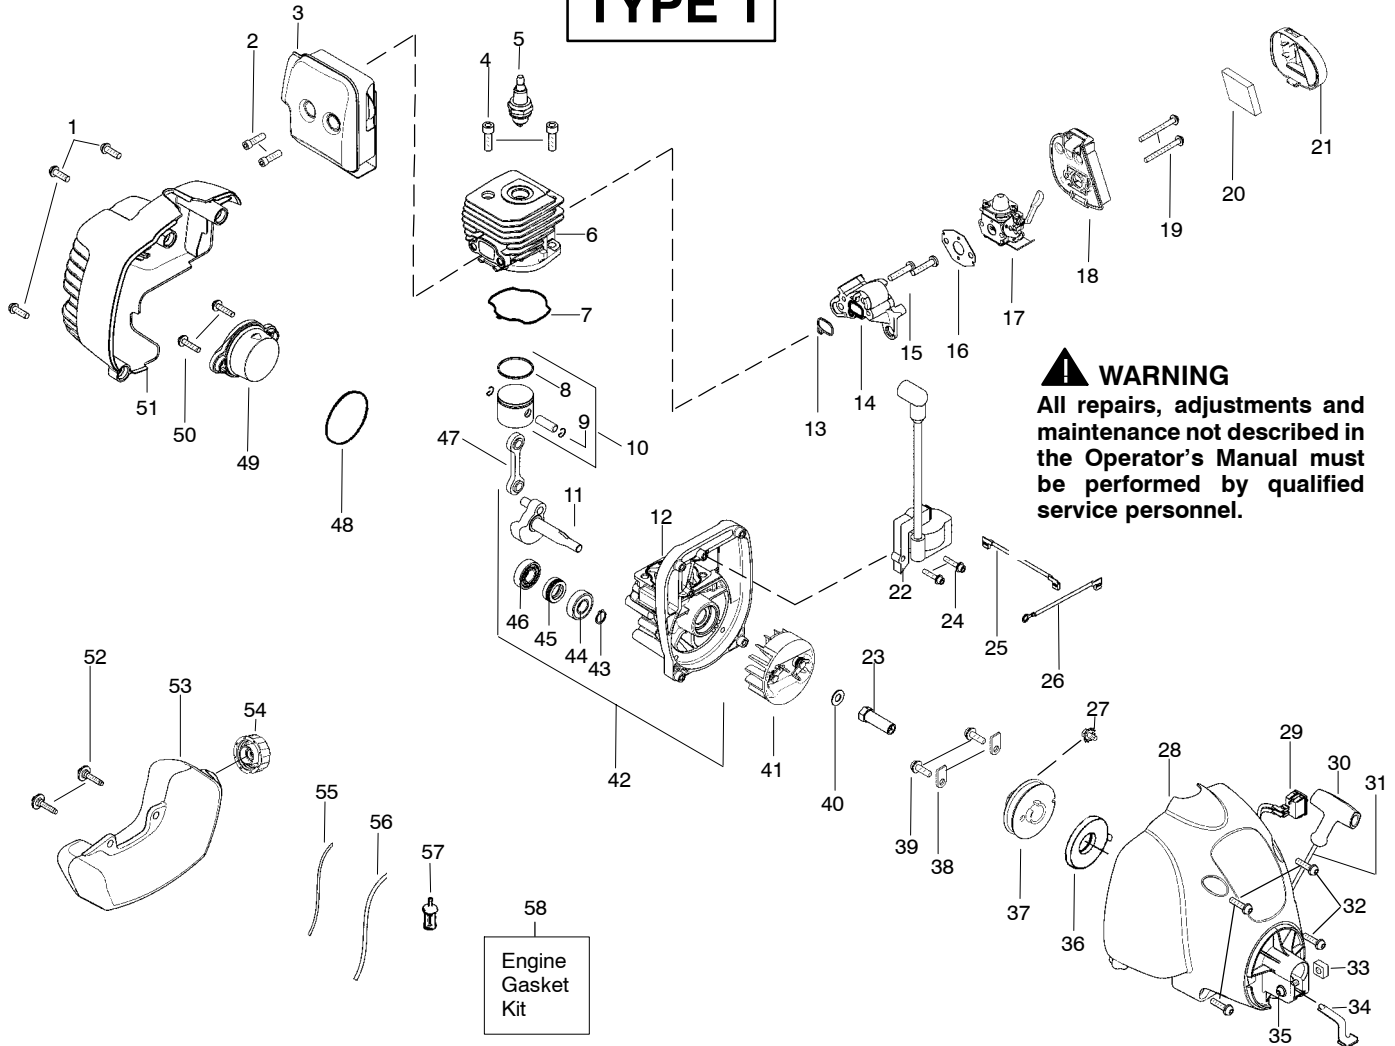

TYPE 1

Ref.	Part No.	Description	Ref.	Part No.	Description	Ref.	Part No.	Description
1.	530015880	Screw	21.	530057584	Cover-Air Box	45.	530019264	Seal-C'case
2.	530058982	Bolt-Muffler	22.	530039223	Ignition Module	46.	530032125	Inner Bearing
3.	530057863	Assy-Muffler/Shield (Incl. 2)	23.	530038604	Coupling-Drive	47.	530069945	Assy-Connecting Rod
4.	530015953	Screw-Cylinder	24.	530016357	Screw	48.	530071750	O-Ring-C'case (kit)
5.	952030249	Spark Plug (RCJ 6Y)	25.	530014663	Assy-Leadwire	49.	530057954	Assy-Plug (incl.48)
6.	530012541	Cylinder	26.	530014662	Assy-Ground Wire	50.	530016386	Screw
7.	530071750	Seal-Cylinder (kit)	27.	530016392	Screw	51.	530057580	Screw
8.	530055120	Piston Ring	28.	530058600	Assy.-Fan Hsg	52.	530016431	Retainer-Tank
9.	530015162	Retainer-Piston Pin	29.	530071356	Kit-Switch	53.	530058582	Assy-Fuel Tank (incl. filter, lines & fuel cap)
10.	530071357	Kit - Piston (Incl. 8, 9)	30.	530027569	Handle-Starter	54.	530014347	Assy-Fuel Cap
11.	530057829	Assy-Crankshaft	31.	530071767	Kit - Rope	55.	530069247	Kit-Fuel Line (Small)
12.	530012542	Assy-Crankcase (Incl. 44-46)	32.	530015810	Screw	56.	530069216	Kit-Fuel Line (Large)
13.	530071750	Seal-Cyl/Carb.(kit)	33.	530016124	Nut	57.	530095646	Assy-Fuel Pickup
14.	530057547	Adapter-Carb.	34.	530057588	Clip-Spring	58.	530071750	Kit-Engine Gasket (Incl. 7,13,16,48)
15.	530016309	Screw	35.	530016430	Screw			
16.	530071750	Gasket-Carb. (kit)	36.	530042085	Spring-Starter			
17.	530071752	Kit-Carb.(C1U-W18)	37.	530071786	Kit-Pulley-Starter			
(Note: Repair kits are not available for this carburetor)			38.	530027523	Retainer-Pulley			
18.	530057585	Air Box	39.	530015775	Screw			
19.	530016429	Screw	40.	530015828	Washer-Flat			
20.	530057781	Foam-Air Filter	41.	530054115	Assy-Flywheel			
			42.	530071768	Assy-C'case & C'shaft (Incl. 11,12,43)			
			43.	530015941	Retain. Ring-C'shaft			
			44.	530055728	Outer Bearing			

✓ = NEW PART NUMBER FOR THIS IPL   * = REFER TO THE SERVICE REFERENCE INDICATED FOR MORE INFORMATION. (LOCATED AT END OF IPL)