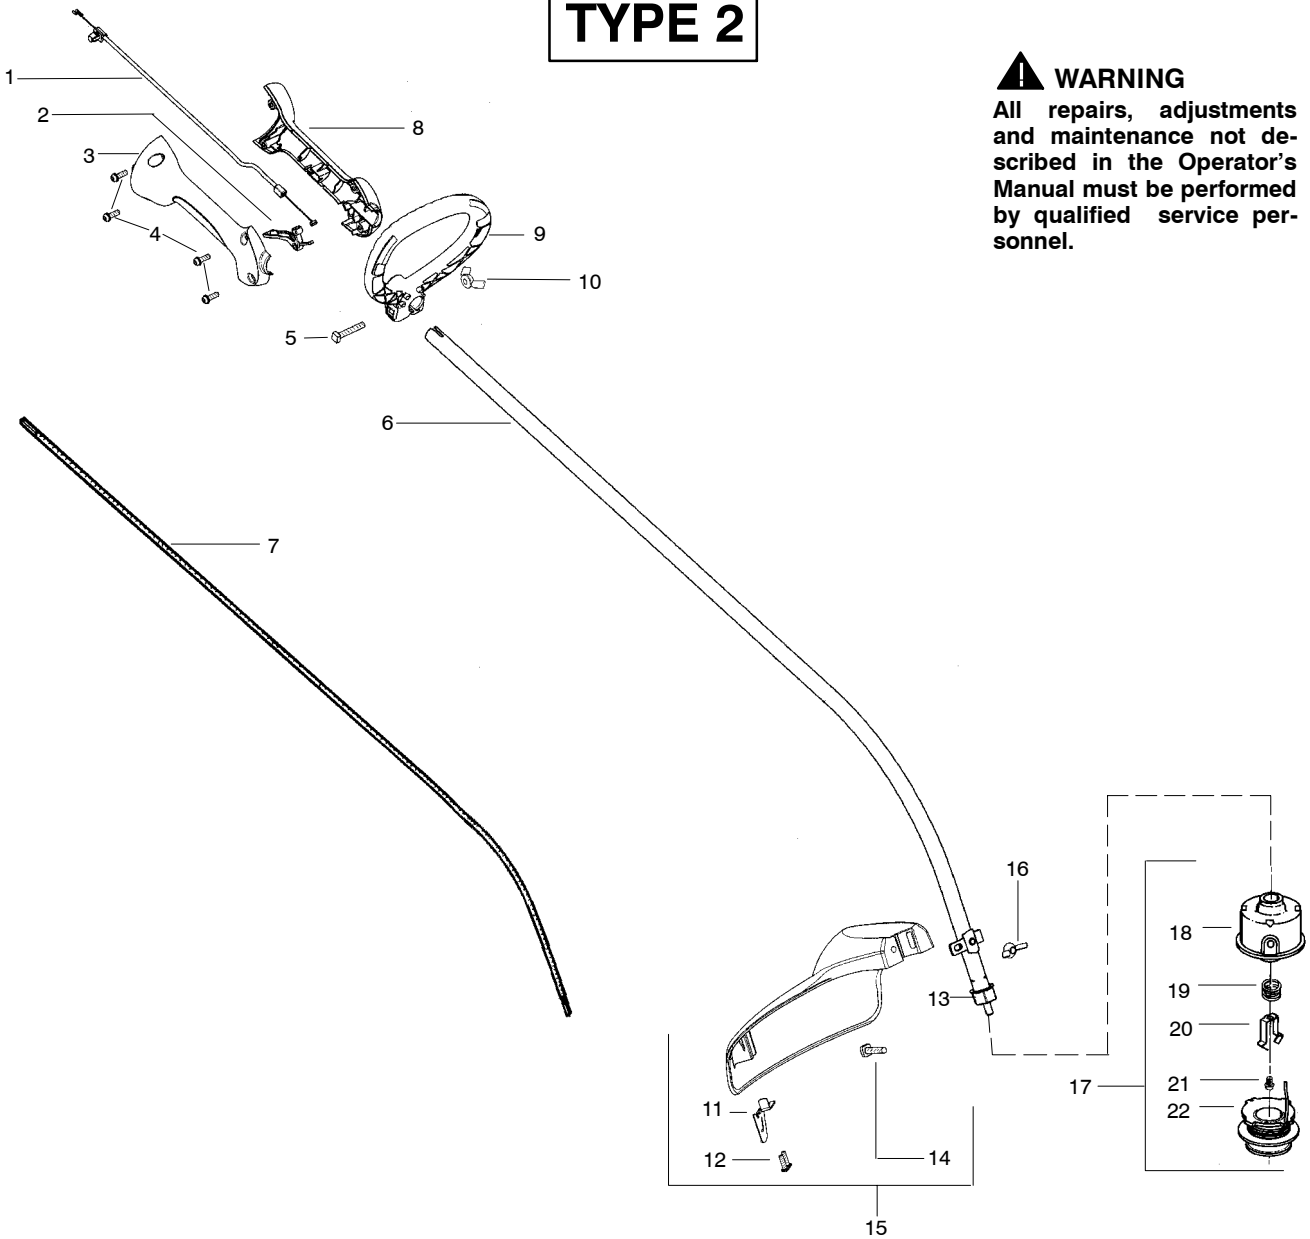

TYPE 1

⚠ WARNING
All repairs, adjustments and maintenance not described in the Operator's Manual must be performed by qualified service personnel.

Ref.	Part No.	Description	Ref.	Part No.	Description
1.	530057991	Assy - Throttle Cable	15.	530071772	Kit - Shield Assy (Incl. 11,12,14,16)
2.	530058000	Trigger	16.	530016152	Wingnut
3.	530057582	Throttle Hsg. (Right)	17.	952701666	Accy - TNG IV Cutting Head (Incl. 18 - 22)
4.	530015880	Screw - Throttle Hsg.	18.	530069690	Assy - Hub
5.	530015821	Bolt	19.	530401464	Spring - Compression
6.	530071773	Assy - Drive Shaft Hsg.	20.	530401466	Clip - Retainer - Head
7.	530095242	Shaft - Flex	21.	530401467	Screw
8.	530057581	Throttle Hsg. (Left)	22.	952711527	Accy - Spool w/Line
9.	530057587	Handle - Assist			Not Shown
10.	530016152	Wingnut		530163883	Operator Manual
11.	530052287	Line Limiter		530057720	Decal - Start Inst.
12.	530015966	Screw - Line Limiter		530055350	Decal - Shaft Warning
13.	530095563	Dust Cup			
14.	530015820	Bolt			

Ref.	Part No.	Description	Ref.	Part No.	Description
1.	530057991	Assy - Throttle Cable	15.	530071772	Kit - Shield Assy (Incl. 11,12,14,16)
2.	530058000	Trigger	16.	530016152	Wingnut
3.	530057582	Throttle Hsg. (Right)	17.	952701666	Accy - TNG IV Cutting Head (Incl. 18-22)
4.	530015880	Screw - Throttle Hsg.	18.	530069690	Assy - Hub
5.	530015821	Bolt	19.	530401464	Spring - Compression
6.	530071874	Assy - Drive Shaft Hsg.	20.	530401466	Clip - Retainer - Head
7.	530096275	Shaft - Flex	21.	530401467	Screw
8.	530057581	Throttle Hsg. (Left)	22.	952711527	Accy - Spool w/Line
9.	530058580	Assy - Handle (Incl. 5,10)			Not Shown
10.	530016152	Wingnut			Operator Manual
11.	545081862	Kit - Line Limiter (Incl. 12)			Decal - Shaft Warning
12.	530015966	Screw - Line Limiter			
13.	530095563	Dust Cup			
14.	530015820	Bolt			