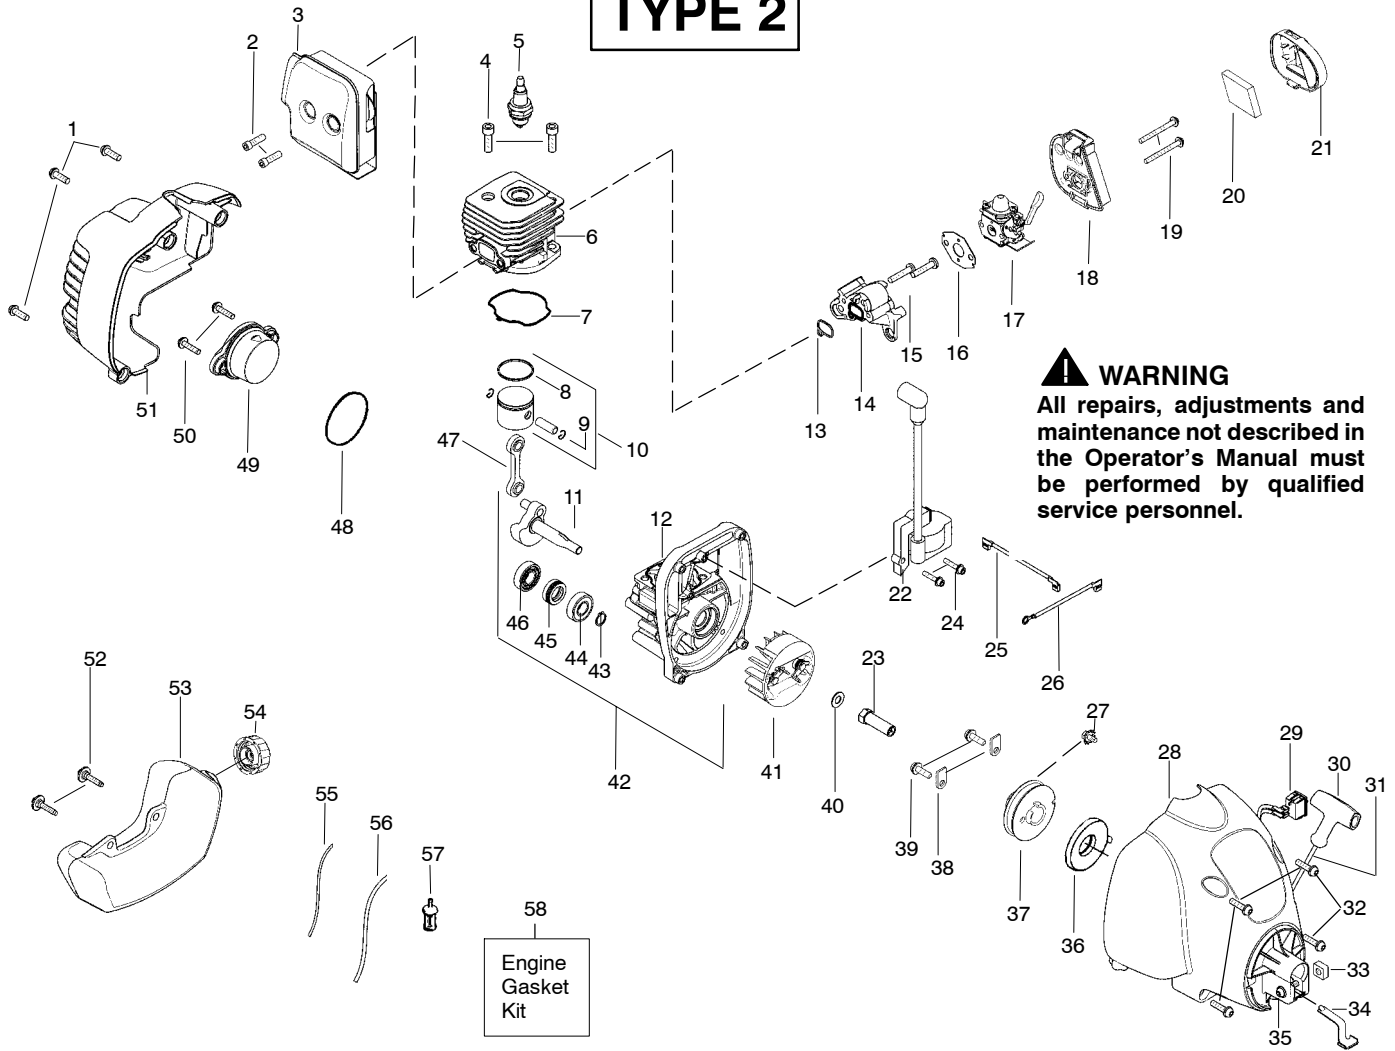

TYPE 2

⚠ WARNING
All repairs, adjustments and maintenance not described in the Operator's Manual must be performed by qualified service personnel.

Engine Gasket Kit

Ref.	Part No.	Description	Ref.	Part No.	Description	Ref.	Part No.	Description
1.	530015880	Screw	21.	530057584	Cover-Air Box	45.	530019264	Seal-C'case
2.	530058982	Bolt-Muffler	22.	545024901	Ignition Module	46.	530032125	Inner Bearing
3.	530057863	Assy-Muffler/Shield (Incl. 2)	23.	530038604	Coupling-Drive	47.	530069945	Assy-Connecting Rod
4.	530015953	Screw-Cylinder	24.	530016357	Screw	48.	530071750	O-Ring-C'case (kit)
5.	952030249	Spark Plug (RCJ 6Y)	25.	530014663	Assy-Leadwire	49.	530057954	Assy-Plug (incl.48)
6.	530012541	Cylinder	26.	530014662	Assy-Ground Wire	50.	530016386	Screw
7.	530071750	Seal-Cylinder (kit)	27.	530016392	Screw	51.	----	Shroud-Rear
8.	530055120	Piston Ring	28.	530058600	Assy.-Fan Hsg		530057580	Green
9.	530015162	Retainer-Piston Pin	29.	530081869	Kit-Switch		545011004	Black
10.	530071357	Kit - Piston (Incl. 8, 9)	30.	530027569	Handle- Starter	52.	530016445	Retainer-Tank
11.	530057829	Assy-Crankshaft	31.	530071767	Kit - Rope	53.	545104102	Assy-Fuel Tank (incl. filter, lines & fuel cap)
12.	530012582	Assy-Crankcase (Incl. 44-46)	32.	530016386	Screw	54.	530014347	Assy-Fuel Cap
13.	530071750	Seal-Cyl/Carb.(kit)	33.	530016124	Nut	55.	530069247	Kit-Fuel Line (Small)
14.	530057547	Adapter-Carb.	34.	530057588	Clip-Spring	56.	530069216	Kit-Fuel Line (Large)
15.	530016441	Screw	35.	530016430	Screw	57.	530095646	Assy-Fuel Pickup
16.	530071750	Gasket-Carb. (kit)	36.	530042085	Spring-Starter	58.	530071750	Kit-Engine Gasket (Incl. 7,13,16,48)
17.	----	Kit-Carb.	37.	530071786	Kit-Pulley-Starter			Not Shown
	530071752	Zama (C1U-W18)	38.	530027523	Retainer-Pulley		530057827	Choke Lever - Zama
	545081808	Walbro (WT-669)	39.	530015775	Screw		530058662	Choke Lever - Walbro
			40.	530015828	Washer-Flat		530058709	Bulb-Purge
			41.	545005101	Assy-Flywheel			
			42.	530071768	Assy-C'case & C'shaft (Incl. 11,12,43)			
			43.	530015941	Retain. Ring-C'shaft			
			44.	530055728	Outer Bearing			

(Note: Repair kits are not available for this carburetor)

↗ = NEW PART NUMBER FOR THIS IPL   ★ = REFER TO THE SERVICE REFERENCE INDICATED FOR MORE INFORMATION. (LOCATED AT END OF IPL)