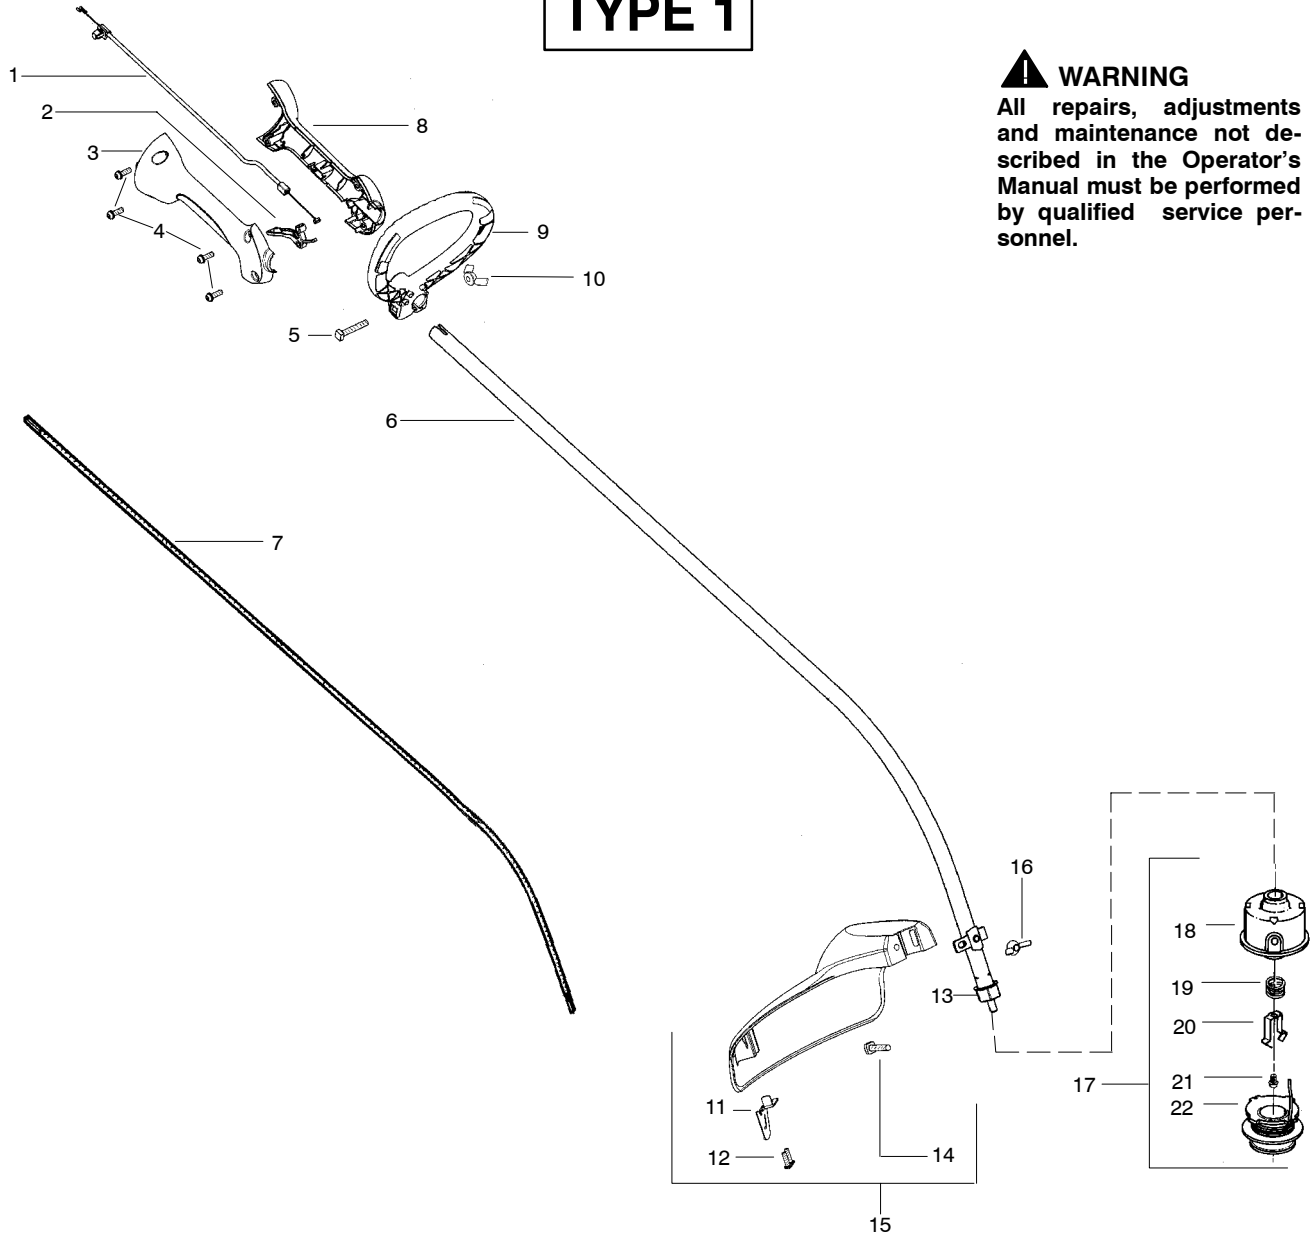

TYPE 1

⚠ WARNING
All repairs, adjustments and maintenance not described in the Operator's Manual must be performed by qualified service personnel.

Ref.	Part No.	Description	Ref.	Part No.	Description
1.	530057991	Assy - Throttle Cable	15.	530071772	Kit - Shield Assy (Incl. 11,12,14,16)
2.	530058000	Trigger	16.	530016152	Wingnut
3.	530057582	Throttle Hsg. (Right)	17.	952701666	Accy - TNG IV Cutting Head (Incl. 18 - 22)
4.	530015880	Screw - Throttle Hsg.	18.	530069690	Assy - Hub
5.	530015821	Bolt	19.	530401464	Spring - Compression
6.	530071773	Assy - Drive Shaft Hsg.	20.	530401466	Clip - Retainer - Head
7.	530095242	Shaft - Flex	21.	530401467	Screw
8.	530057581	Throttle Hsg. (Left)	22.	952711527	Accy - Spool w/Line
9.	530057587	Handle - Assist			Not Shown
10.	530016152	Wingnut		530163883	Operator Manual
11.	530052287	Line Limiter		530057720	Decal - Start Inst.
12.	530015966	Screw - Line Limiter		530055350	Decal - Shaft Warning
13.	530095563	Dust Cup			
14.	530015820	Bolt			

Ref.	Part No.	Description	Ref.	Part No.	Description
1.	530057991	Assy - Throttle Cable	15.	530071772	Kit - Shield Assy (Incl. 11,12,14,16)
2.	530058000	Trigger	16.	530016152	Wingnut
3.	530057582	Throttle Hsg. (Right)	17.	952701666	Accy - TNG IV Cutting Head (Incl. 18-22)
4.	530015880	Screw - Throttle Hsg.	18.	530069690	Assy - Hub
5.	530015821	Bolt	19.	530401464	Spring - Compression
6.	530071874	Assy - Drive Shaft Hsg.	20.	530401466	Clip - Retainer - Head
7.	530096275	Shaft - Flex	21.	530401467	Screw
8.	530057581	Throttle Hsg. (Left)	22.	952711527	Accy - Spool w/Line
9.	530058580	Assy - Handle (Incl. 5,10)			Not Shown
10.	530016152	Wingnut			Operator Manual
11.	545081862	Kit - Line Limiter (Incl. 12)			Decal - Shaft Warning
12.	530015966	Screw - Line Limiter			
13.	530095563	Dust Cup			
14.	530015820	Bolt			