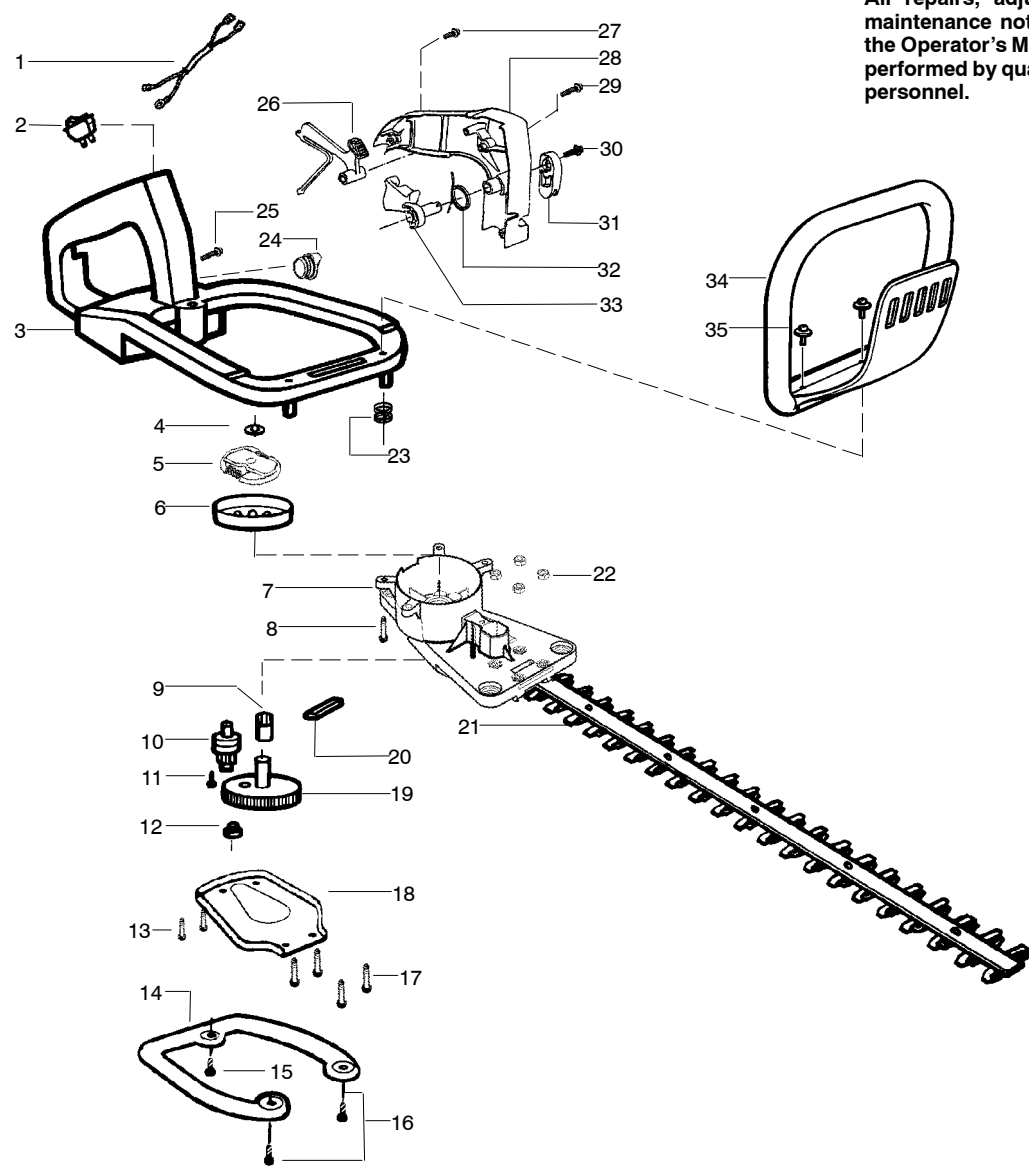

TYPE 3

WARNING
All repairs, adjustments and maintenance not described in the Operator's Manual must be performed by qualified service personnel.

Ref.	Part No.	Description	Ref.	Part No.	Description
1.	530054133	Assy-Leadwire/Switch (Incl.#2)	19.	530071690	Kit-Drive Gear Ass'y. (Incl. #12)
2.	530029954	Switch-Ignition	20.	530029948	Seal-Blade (Felt)
3.	530071656	Assy-Rear Handle & Tank	21.	530403228	Assy-Blade 19"
4.	530015828	Washer-Clutch	22.	545009101	Nut
5.	530014396	Kit-Clutch Assy.	23.	530029946	Spring
6.	530056069	Assy-Drum	24.	530014871	Assy-Fuel Cap
7.	530071931	Assy-Gear Box (incl.# 9-11,13,17,22)	25.	530016406	Screw
8.	530015886	Screw	26.	530053900	Lockout-Throttle
9.	530016013	Bearing-Gear	27.	530015934	Screw
10.	530096009	Assy-Pinion	28.	545008001	Kit-Handle Cover
11.	530015805	Screw	29.	530015940	Screw
12.	530032121	Bushing-Blade	30.	530015775	Screw
13.	530015940	Screw	31.	530057818	Lever-Trigger
14.	530036046	Plate-Isolator	32.	530036123	Spring-Trigger
15.	530015849	Screw	33.	530053884	Trigger
16.	530015934	Screw	34.	530094992	Handle-Front
17.	530016472	Screw	35.	530015955	Screw
18.	530029916	Cover-Gear Box Plate			

✓ = NEW PART NUMBER FOR THIS IPL   * = REFER TO THE SERVICE REFERENCE INDICATED FOR MORE INFORMATION. (LOCATED AT END OF IPL)
● = THESE PARTS ARE ILLUSTRATED FOR CLARITY. ORDER COMPLETE ASSEMBLY.