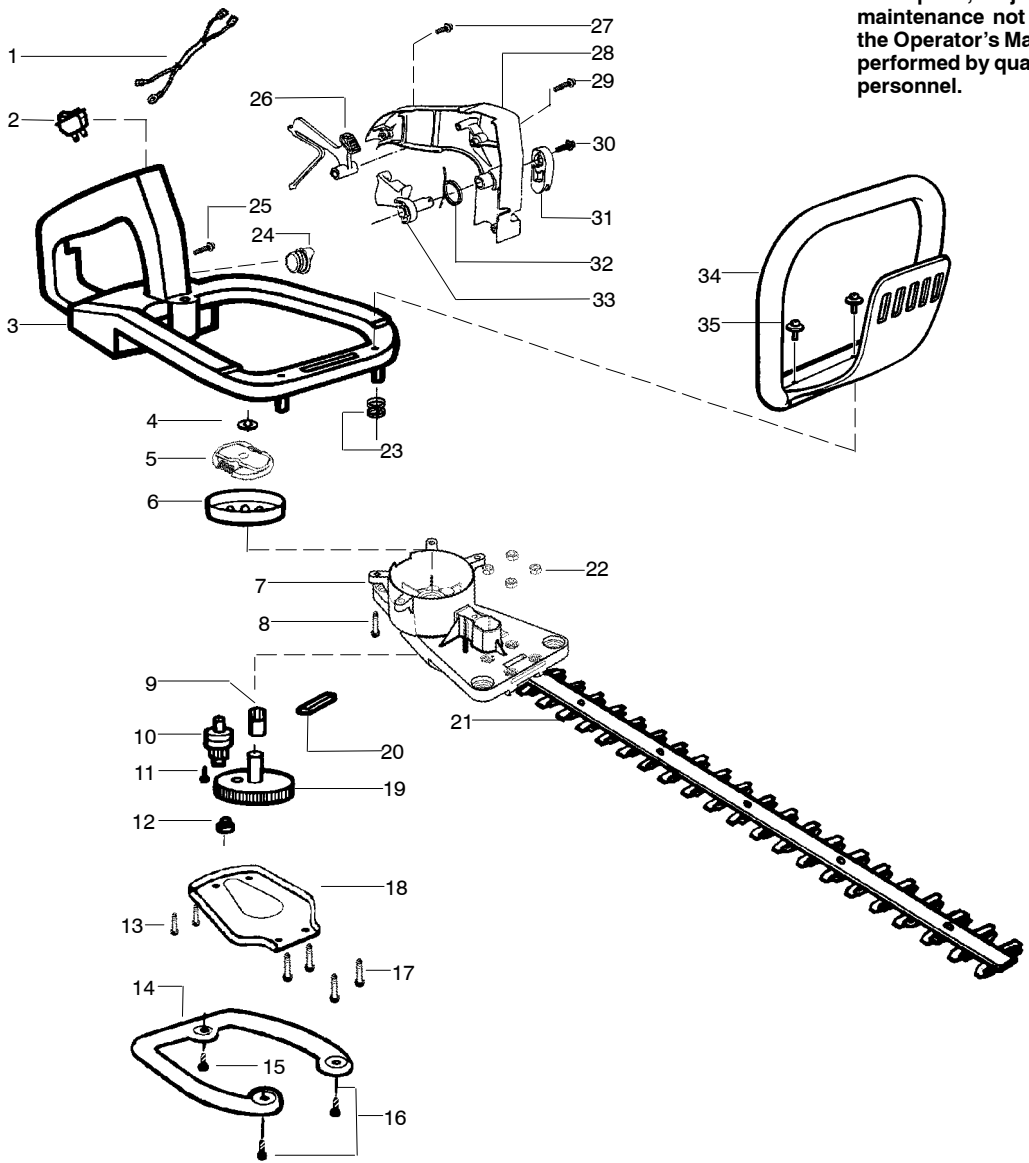

TYPE 4

⚠ WARNING
All repairs, adjustments and maintenance not described in the Operator's Manual must be performed by qualified service personnel.

Ref.	Part No.	Description	Ref.	Part No.	Description
1.	530054133	Assy-Leadwire/Switch (Incl.#2)	19.	530071690	Kit-Drive Gear Ass'y. (Incl. #12)
2.	530029954	Switch-Ignition	20.	530029948	Seal-Blade (Felt)
3.	530071656	Assy-Rear Handle & Tank	21.	530403228	Assy-Blade 19"
4.	530015611	Washer-Clutch	22.	545009101	Nut
5.	530071803	Kit-Clutch Assy.	23.	530029946	Spring
6.	530150583	Assy-Drum	24.	530014871	Assy-Fuel Cap
7.	530071931	Assy-Gear Box (incl.# 9-11,13,17,22)	25.	530016406	Screw
8.	530015886	Screw	26.	530053900	Lockout-Throttle
9.	530016013	Bearing-Gear	27.	530015934	Screw
10.	530096009	Assy-Pinion	28.	545008001	Kit-Handle Cover
11.	530015805	Screw	29.	530015940	Screw
12.	530032121	Bushing-Blade	30.	530015775	Screw
13.	530015940	Screw	31.	530057818	Lever-Trigger
14.	530036046	Plate-Isolator	32.	530036123	Spring-Trigger
15.	530015849	Screw	33.	530053884	Trigger
16.	530015934	Screw	34.	530094992	Handle-Front
17.	530016472	Screw	35.	530015955	Screw
18.	530029916	Cover-Gear Box Plate			

✓ = NEW PART NUMBER FOR THIS IPL   * = REFER TO THE SERVICE REFERENCE INDICATED FOR MORE INFORMATION. (LOCATED AT END OF IPL)
● = THESE PARTS ARE ILLUSTRATED FOR CLARITY.   ORDER COMPLETE ASSEMBLY.