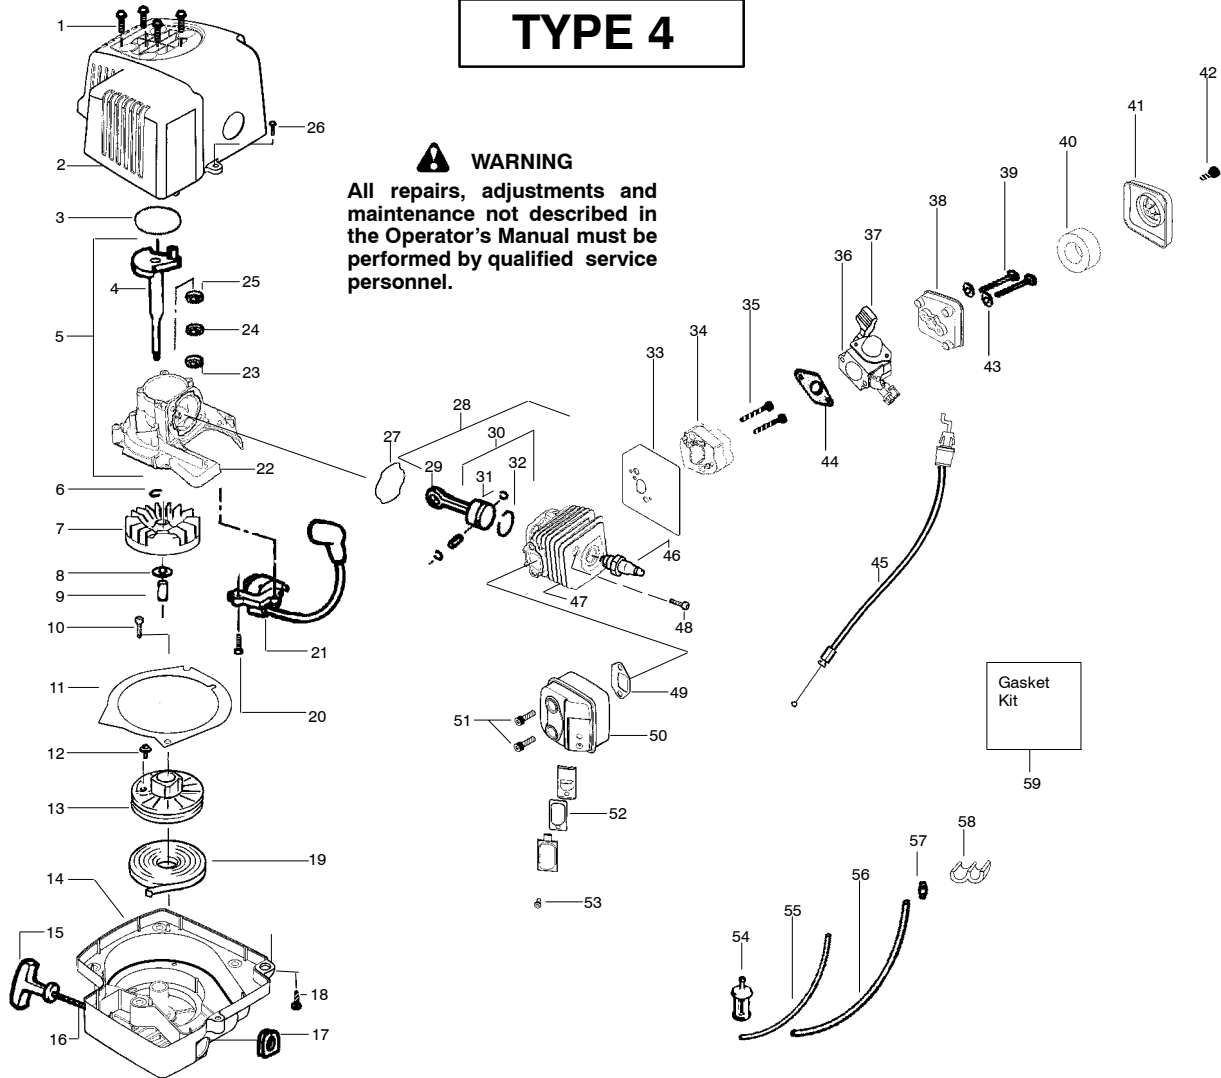

TYPE 4

Ref.	Part No.	Description	Ref.	Part No.	Description	Ref.	Part No.	Description
1.	530016386	Screw	24.	530019264	Seal-Crankcase	47.	530012500	Cylinder
2.	530058573	Assy-Shroud/H'shield	25.	530032125	Bearing-Inner	48.	530015953	Screw
3.	530071486	O-Ring-C'case (kit)	26.	530015934	Screw	49.	530071486	Gasket-Muffler (kit)
4.	530012571	Assy-Crankshaft	27.	530071486	Seal-Cylinder (kit)	50.	530071682	Kit-Muffler (incl. # 49,51,52,53)
5.	530071681	Assy-C/case-C/shaft (Incl. #4,6 & 22-25)	28.	530071785	Kit-Piston/Rod Assy. (Incl. 29 & 30)	51.	530016338	Bolt-Muffler
6.	530015941	Ring-Retainer-C'shaft	29.	530069945	Assy-Connecting Rod	52.	530071544	Kit-Spark Arrestor
7.	530071487	Assy-Flywheel	30.	530071833	Kit-Piston (Incl. 31 & 32)	53.	530015241	Screw
8.	530015828	Washer-Flat	31.	530015162	Retainer-Piston Pin	54.	530095992	Assy-Pick-up
9.	530055729	Spacer-Flywheel	32.	530055120	Ring-Piston	55.	530069247	Kit-Fuel Line(small)
10.	530015496	Screw	33.	530071486	Gasket-Carb. Adapt.(kit)	56.	530069216	Kit-Fuel Line(large)
11.	530055681	Plate-Baffle	34.	530057634	Adapter-Carburetor	57.	530023877	Fitting-Fuel Line
12.	530015882	Screw	35.	530016309	Screw	58.	530016103	Clip-Retainer
13.	530069353	Kit-Starter Pulley (Incl.# 12)	36.	530071633	Kit-Carburetor Ass'y. (C1U-W13A)	59.	530071486	Kit-Gasket (Incl. #3,27,33,44,49)
14.	545037404	Assy-Fan Housing	37.	530071718	Kit-Choke Lever			
15.	530027569	Handle-Starter	38.	530055680	Air Box			
16.	530069232	Kit-Rope	39.	530016429	Screw			
17.	530019182	Grommet-Ignition Module	40.	530047932	Air Filter Foam			
18.	530016386	Screw-(f/hsg to shrd)	41.	530055679	Air Filter Cover			
19.	530042085	Spring-Starter	42.	530015957	Screw			
20.	530016357	Screw	43.	530015158	Washer			
21.	530054137	Ignition Module	44.	530071486	Gasket-Carburetor(kit)	✓	545186732	Operator Manual
22.	530012510	Assy-Crankcase	45.	530058756	Assy-Throttle Cable			
23.	530055728	Bearing-Outer	46.	952030249	Spark Plug(RCJ-6Y)			