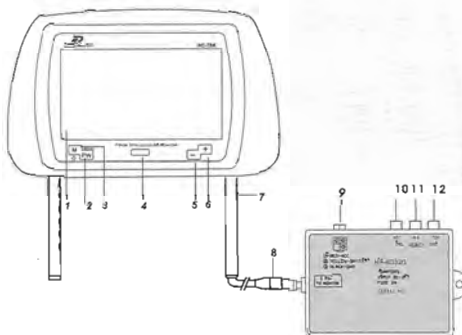

Adjustable Universal Headrest

HD-7BG (Beige) HD-7BK (Black) HD-7GR (Gray)

**“A” GRADE SCREEN CONSTITUTE NO MORE THAN 3 MIXING PIXELS
YOU’RE NOW READY FOR MORE FUN ON THE ROAD THAN EVER BEFORE**

- Please read the manual in detail before using this product.
- This product is made of precision components, keep it away from moisture.

Structure

1. Color Lcd Screen
 4. Remote Control
 7. Stainless steel
 10. VIDEO In1

2. Power On/off Key
 5. Down
 8. Monitor Connector
 11. VIDEO In2

3. Menu Key
 6. Up
 9. DC 12V
 12. VIDEO OUT

You may adjust the stainless steel by adjusting the tube until the headrest indicator can fit on the back seat. (Maximum adjustment width is 4CM)

Installation instructions

- 1.Remove the headrest from the seat.
- 2.Replace the headrest monitor, You may adjust the stainless steel adjusting tube until the headrest monitor can be easily fitted into the seat. (Maximum adjusting width is 4cm)
- 3.The electric circuit of the headrest monitor can be connected easily. You can connect it to the 12V power of the car. (Red to +, Black to -), then connect the Video's signal from your driving source.
- 4.After you correctly install the headrest monitor, press the on/off, Power button to make sure it's getting power and video signal. You may need to adjust Brightness, Contrast and Color.