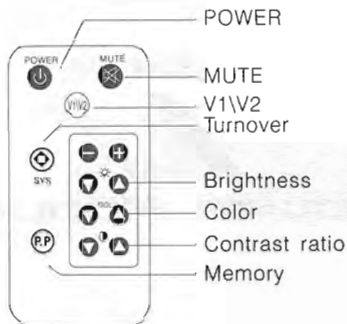

Adjustable Universal Headrest

HD-7BG (Beige) HD-7BK (Black) HD-7GR (Gray)

**“A” GRADE SCREEN CONSTITUTE NO MORE THAN 3 MIXING PIXELS
YOU’RE NOW READY FOR MORE FUN ON THE ROAD THAN EVER BEFORE**

- Please read the manual in detail before using this product.
- This product is made of precision components, keep it away from moisture.

Structure

1. Color Lcd Screen
 4. Remote Control
 7. Stainless steel
 10. VIDEO In1

2. Power On/off Key
 5. Down
 8. Monitor Connector
 11. VIDEO In2

3. Menu Key
 6. Up
 9. DC 12V
 12. VIDEO OUT

You may adjust the stainless steel by adjusting the tube until the headrest indicator can fit on the back seat. (Maximum adjustment width is 4CM)

Installation instructions

- 1.Remove the headrest from the seat.
- 2.Replace the headrest monitor, You may adjust the stainless steel adjusting tube until the headrest monitor can be easily fitted into the seat. (Maximum adjusting width is 4cm)
- 3.The electric circuit of the headrest monitor can be connected easily. You can connect it to the 12V power of the car. (Red to +, Black to -), then connect the Video's signal from your driving source.
- 4.After you correctly install the headrest monitor, press the on/off, Power button to make sure it's getting power and video signal. You may need to adjust Brightness, Contrast and Color.

SPECIFICATION:

System Type:NTSC/PAL

Resolution: 480 X 234 X RGB

Power Supply: + 12V

Power: 6 W

Usage Environment: -20 C to + 50 C

Free Manuals Download Website

<http://myh66.com>