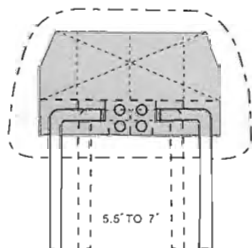

Structure

1. Color Lcd Screen
 4. Remote Control
 7. Stainless steel
 10. VIDEO In1

2. Power On/off Key
 5. Down
 8. Monitor Connector
 11. VIDEO In2

3. Menu Key
 6. Up
 9. DC 12V
 12. VIDEO OUT

You may adjust the stainless steel by adjusting the tube until the headrest indicator can fit on the back seat. (Maximum adjustment width is 4CM)

Installation instructions

- 1.Remove the headrest from the seat.
- 2.Replace the headrest monitor, You may adjust the stainless steel adjusting tube until the headrest monitor can be easily fitted into the seat. (Maximum adjusting width is 4cm)
- 3.The electric circuit of the headrest monitor can be connected easily. You can connect it to the 12V power of the car. (Red to +, Black to -), then connect the Video's signal from your driving source.
- 4.After you correctly install the headrest monitor, press the on/off, Power button to make sure it's getting power and video signal. You may need to adjust Brightness, Contrast and Color.