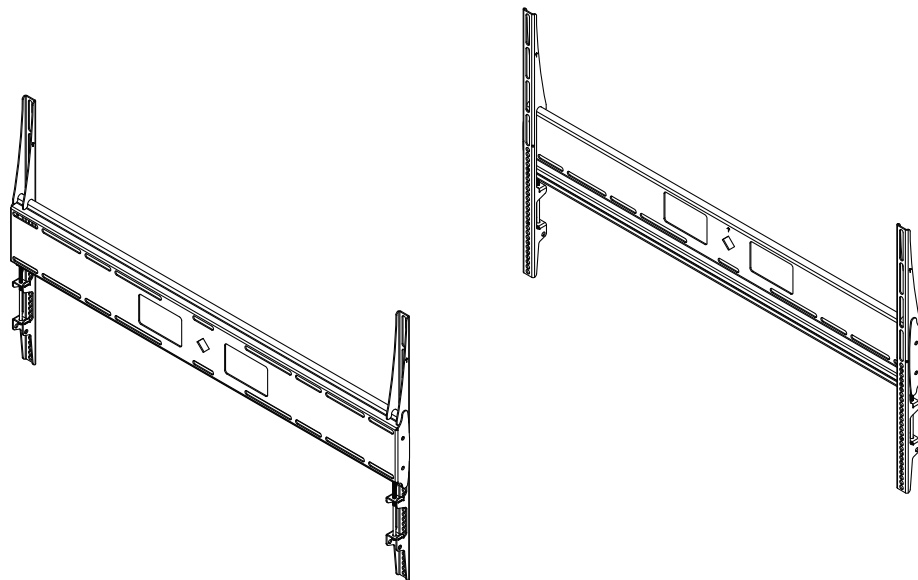

FM3

Universal Flat-Panel Mount

For a low-profile wall mount that can hold some of the biggest flat-panel displays on the market today, look no further than the FM3. Designed to accommodate most 60"-80" displays up to 300 lbs., the FM3 features an unobtrusive low profile design, lateral shift for precise placement and multiple stud slots for added mounting flexibility. Open design allows ample space below, above and in the center for power/signal integration.

- Fits most 60"-80" flat-panels
- Fits mounting points up to 1100mm x 650mm (W x H)
- Low-profile design only 1.7" deep
- Built-in lateral shift for precise placement
- Multiple stud slots for added flexibility
- Max weight: 300 lbs.
- Lifetime warranty
- Color: Black

Model	Display Size	Max. Wt.
FM3	60"-80"	300 lbs.

SPECIFICATIONS

Dimensions are in inches and millimeters [mm].
Drawings are subject to change without notice.

800.368.9700 | www.mounts.com

Free Manuals Download Website