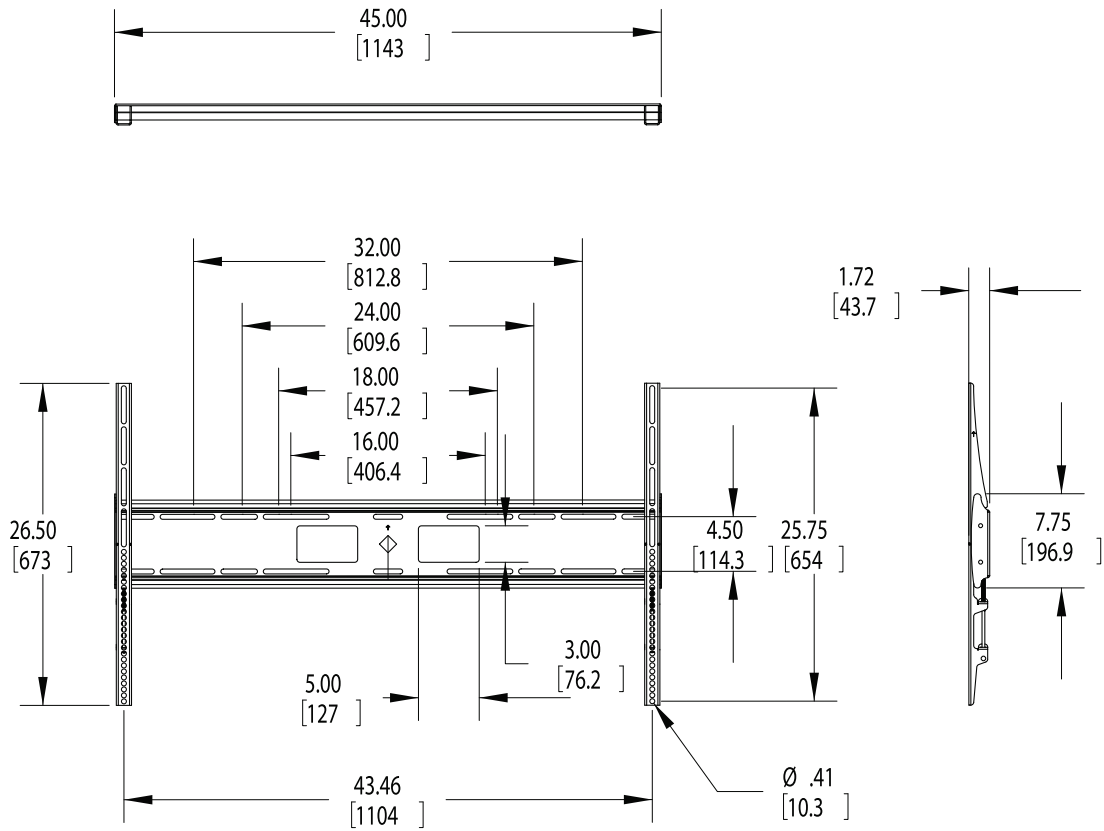

FM3

Universal Flat-Panel Mount

For a low-profile wall mount that can hold some of the biggest flat-panel displays on the market today, look no further than the FM3. Designed to accommodate most 60"-80" displays up to 300 lbs., the FM3 features an unobtrusive low profile design, lateral shift for precise placement and multiple stud slots for added mounting flexibility. Open design allows ample space below, above and in the center for power/signal integration.

- Fits most 60"-80" flat-panels
- Fits mounting points up to 1100mm x 650mm (W x H)
- Low-profile design only 1.7" deep
- Built-in lateral shift for precise placement
- Multiple stud slots for added flexibility
- Max weight: 300 lbs.
- Lifetime warranty
- Color: Black

Model	Display Size	Max. Wt.
FM3	60"-80"	300 lbs.

SPECIFICATIONS

Dimensions are in inches and millimeters [mm].
Drawings are subject to change without notice.

800.368.9700 | www.mounts.com

Free Manuals Download Website