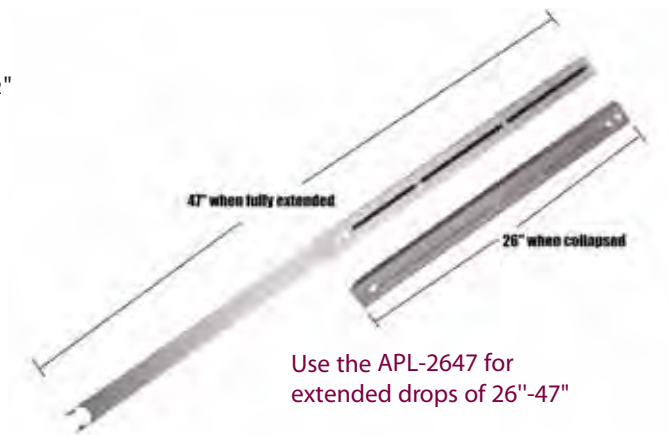

## Projector Mount

Unique PBL universal mounts design can mate with an adjustable height-suspension adapter (APL-2647) to extend the length of the channel up to 47" from the ceiling. Cables can be routed inside the channel for a neat appearance. It fits most projectors up to 60 lbs. and features four double-jointed support arms that allow flexible positioning to reach any mounting point. Plus, it's backed by our industry-leading lifetime warranty.

- Fits projectors up to 60 lbs.
- +/- 20° tilt and roll
- 360° rotation
- Mounts to walls and traditional, vaulted, or cathedral ceilings
- Adjustable height channel extends from 9" - 12 1/2"
- Low-profile design (2 1/2" from ceiling)
- OSHPD tested (OPA-1636)
- Lifetime warranty
- Color: Black and White

Model	Max. Wt.
PBL-UMS	60 lbs. (27 kgs.)
PBL-UMW	60 lbs. (27 kgs.)
PP-CVR	

Use the APL-2647 for extended drops of 26"-47"

PBL-UMW shown with PP-CVR.

For added protection, add our PP-SEC security device