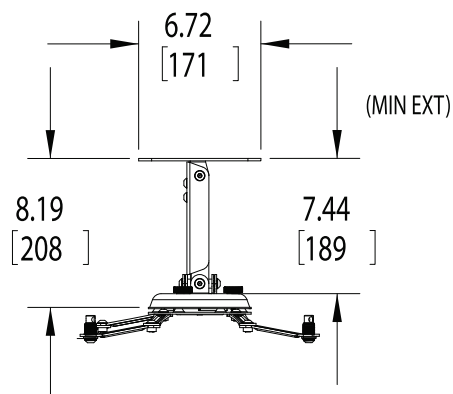

- Fits projectors up to 60 lbs.
- +/- 20° tilt and roll
- 360° rotation
- Mounts to walls and traditional, vaulted, or cathedral ceilings
- Adjustable height channel extends from 9" - 12 1/2"
- Low-profile design (2 1/2" from ceiling)
- OSHPD tested (OPA-1636)
- Lifetime warranty
- Color: Black and White

Model	Max. Wt.
PBL-UMS	60 lbs. (27 kgs.)
PBL-UMW	60 lbs. (27 kgs.)
PP-CVR	

Use the APL-2647 for extended drops of 26"-47"

PBL-UMW shown with PP-CVR.

For added protection, add our PP-SEC security device

# SPECIFICATIONS

Dimensions are in inches and millimeters [mm].  
Drawings are subject to change without notice.

800.368.9700 | [www.mounts.com](http://www.mounts.com)