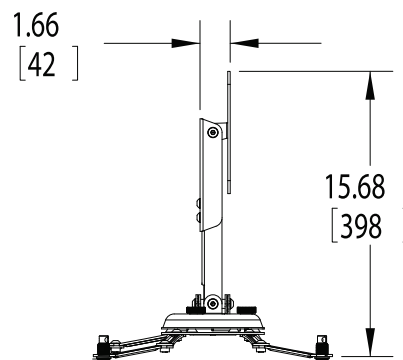

- Fits projectors up to 60 lbs.
- +/- 20° tilt and roll
- 360° rotation
- Mounts to walls and traditional, vaulted, or cathedral ceilings
- Adjustable height channel extends from 9" - 12 1/2"
- Low-profile design (2 1/2" from ceiling)
- OSHPD tested (OPA-1636)
- Lifetime warranty
- Color: Black and White

Model	Max. Wt.
PBL-UMS	60 lbs. (27 kgs.)
PBL-UMW	60 lbs. (27 kgs.)
PP-CVR	

Use the APL-2647 for extended drops of 26"-47"

PBL-UMW shown with PP-CVR.

For added protection, add our PP-SEC security device

# SPECIFICATIONS

Dimensions are in inches and millimeters [mm].  
Drawings are subject to change without notice.

800.368.9700 | [www.mounts.com](http://www.mounts.com)