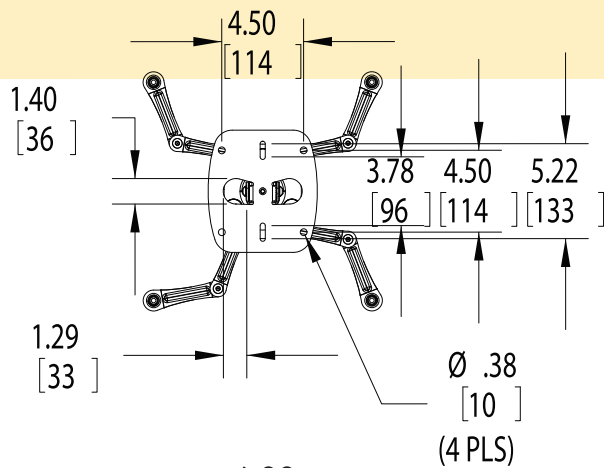

- Fits projectors up to 60 lbs.
- +/- 20° tilt and roll
- 360° rotation
- Mounts to walls and traditional, vaulted, or cathedral ceilings
- Adjustable height channel extends from 9" - 12 1/2"
- Low-profile design (2 1/2" from ceiling)
- OSHPD tested (OPA-1636)
- Lifetime warranty
- Color: Black and White

Model	Max. Wt.
PBL-UMS	60 lbs. (27 kgs.)
PBL-UMW	60 lbs. (27 kgs.)
PP-CVR	

Use the APL-2647 for extended drops of 26"-47"

PBL-UMW shown with PP-CVR.

For added protection, add our PP-SEC security device

# SPECIFICATIONS

Dimensions are in inches and millimeters [mm].  
Drawings are subject to change without notice.

800.368.9700 | [www.mounts.com](http://www.mounts.com)