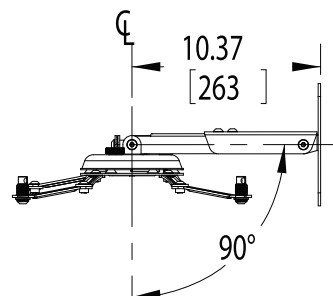

- Fits projectors up to 60 lbs.
- +/- 20° tilt and roll
- 360° rotation
- Mounts to walls and traditional, vaulted, or cathedral ceilings
- Adjustable height channel extends from 9" - 12 1/2"
- Low-profile design (2 1/2" from ceiling)
- OSHPD tested (OPA-1636)
- Lifetime warranty
- Color: Black and White

Model	Max. Wt.
PBL-UMS	60 lbs. (27 kgs.)
PBL-UMW	60 lbs. (27 kgs.)
PP-CVR	

Use the APL-2647 for extended drops of 26"-47"

PBL-UMW shown with PP-CVR.

For added protection, add our PP-SEC security device

# SPECIFICATIONS

Dimensions are in inches and millimeters [mm].  
Drawings are subject to change without notice.

800.368.9700 | [www.mounts.com](http://www.mounts.com)