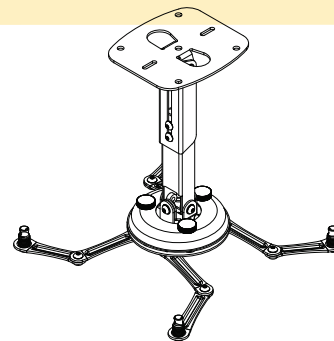

## Projector Mount

Unique PBL universal mounts design can mate with an adjustable height-suspension adapter (APL-2647) to extend the length of the channel up to 47" from the ceiling. Cables can be routed inside the channel for a neat appearance. It fits most projectors up to 60 lbs. and features four double-jointed support arms that allow flexible positioning to reach any mounting point. Plus, it's backed by our industry-leading lifetime warranty.

- Fits projectors up to 60 lbs.
- +/- 20° tilt and roll
- 360° rotation
- Mounts to walls and traditional, vaulted, or cathedral ceilings
- Adjustable height channel extends from 9" - 12 1/2"
- Low-profile design (2 1/2" from ceiling)
- OSHPD tested (OPA-1636)
- Lifetime warranty
- Color: Black and White

Model	Max. Wt.
PBL-UMS	60 lbs. (27 kgs.)
PBL-UMW	60 lbs. (27 kgs.)
PP-CVR	

Use the APL-2647 for extended drops of 26"-47"

PBL-UMW shown with PP-CVR.

For added protection, add our PP-SEC security device

# SPECIFICATIONS

Dimensions are in inches and millimeters [mm].  
Drawings are subject to change without notice.

800.368.9700 | [www.mounts.com](http://www.mounts.com)