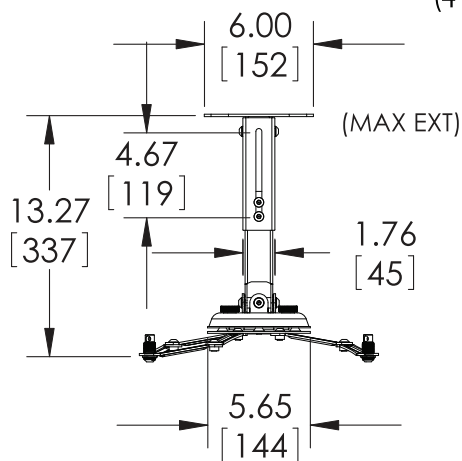

- Fits projectors up to 60 lbs.
- +/- 20° tilt and roll
- 360° rotation
- Mounts to walls and traditional, vaulted, or cathedral ceilings
- Adjustable height channel extends from 9" - 12 1/2"
- Low-profile design (2 1/2" from ceiling)
- OSHPD tested (OPA-1636)
- Lifetime warranty
- Color: Black and White

Model	Max. Wt.
PBL-UMS	60 lbs. (27 kgs.)
PBL-UMW	60 lbs. (27 kgs.)
PP-CVR	

Use the APL-2647 for extended drops of 26"-47"

PBL-UMW shown with PP-CVR.

For added protection, add our PP-SEC security device

# SPECIFICATIONS

Dimensions are in inches and millimeters [mm].  
Drawings are subject to change without notice.

800.368.9700 | [www.mounts.com](http://www.mounts.com)