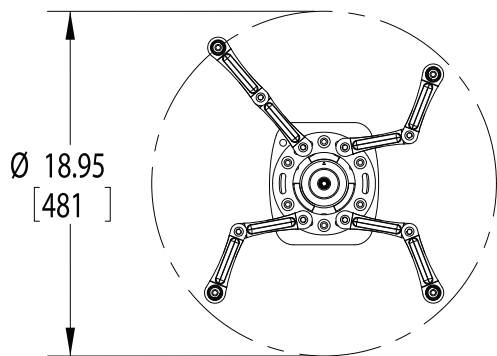

## Projector Mount

Unique PBL universal mounts design can mate with an adjustable height-suspension adapter (APL-2647) to extend the length of the channel up to 47" from the ceiling. Cables can be routed inside the channel for a neat appearance. It fits most projectors up to 60 lbs. and features four double-jointed support arms that allow flexible positioning to reach any mounting point. Plus, it's backed by our industry-leading lifetime warranty.

- Fits projectors up to 60 lbs.
- +/- 20° tilt and roll
- 360° rotation
- Mounts to walls and traditional, vaulted, or cathedral ceilings
- Adjustable height channel extends from 9" - 12 1/2"
- Low-profile design (2 1/2" from ceiling)
- OSHPD tested (OPA-1636)
- Lifetime warranty
- Color: Black and White

Model	Max. Wt.
PBL-UMS	60 lbs. (27 kgs.)
PBL-UMW	60 lbs. (27 kgs.)
PP-CVR	

Use the APL-2647 for extended drops of 26"-47"

PBL-UMW shown with PP-CVR.

For added protection, add our PP-SEC security device

# SPECIFICATIONS

Dimensions are in inches and millimeters [mm].  
Drawings are subject to change without notice.

800.368.9700 | [www.mounts.com](http://www.mounts.com)