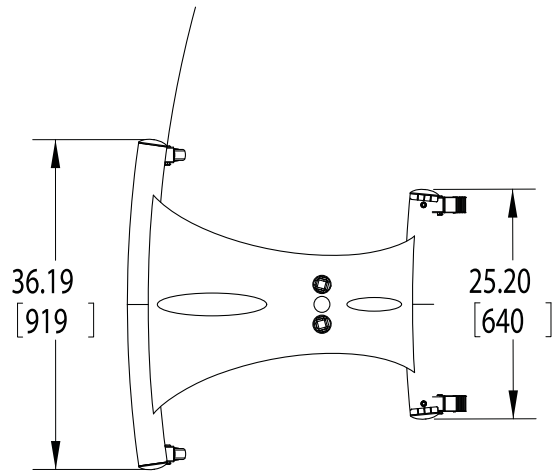

EB Series

Carts & Stands

Available as either a static stand or mobile display cart, the EB Series provides the best of both worlds.

- Elegant Black base with polished Chrome or Black poles
- Cable management
- Add optional cover packs to conceal poles (CPB) and match the base
- Fits 26"- 61" displays depending on mount (sold separately)
- Optional shelf accommodates laptop, DVD and more (PSD-SHB)
- Standard model is used as a static stand
- "C" Model can be used as a stand and includes casters for excellent maneuverability as a cart
- 60"- 84" poles available for a variety of viewing heights
- Lifetime warranty
- Base Color: Black
- Pole Color: Black or Chrome

PSD-EB60 shown with optional PSD-SHB shelf.

PSD-EB72C shown with optional PSD-SHB shelf.

PSD-EB60 has two locking casters.

Choose Your Mount

UFA Flat	CTM Tilt	USA Swivel	RTM Rotary
-------------	-------------	---------------	---------------

Model	Description	Max. Wt.
PSD-EB60	Elliptical floor stand with 60" poles and glides	200 lbs. (91 kgs.)
PSD-EB72	Elliptical floor stand with 72" poles and glides	200 lbs. (91 kgs.)
PSD-EB84	Elliptical floor stand with 84" poles and glide	200 lbs. (91 kgs.)
PSD-EB60C	Elliptical mobile cart w/ 60" poles and casters	200 lbs. (91 kgs.)
PSD-EB72C	Elliptical mobile cart w/ 72" poles and casters	200 lbs. (91 kgs.)

Model	Description
CAST	Four heavy duty casters (2 locking, 2 non-locking)

To order black poles, simply place a "B" at the end of model # (PSD-EB60B, for example)

SPECIFICATIONS

Dimensions are in inches and millimeters [mm].
Drawings are subject to change without notice.