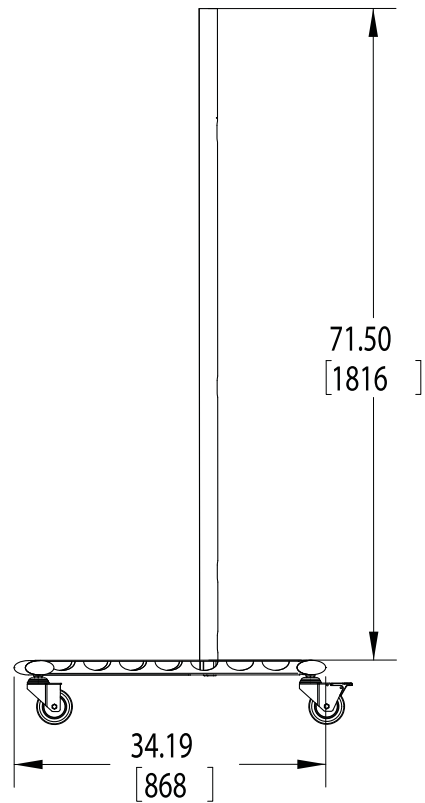

EB Series

Carts & Stands

Available as either a static stand or mobile display cart, the EB Series provides the best of both worlds.

- Elegant Black base with polished Chrome or Black poles
- Cable management
- Add optional cover packs to conceal poles (CPB) and match the base
- Fits 26"- 61" displays depending on mount (sold separately)
- Optional shelf accommodates laptop, DVD and more (PSD-SHB)
- Standard model is used as a static stand
- "C" Model can be used as a stand and includes casters for excellent maneuverability as a cart
- 60"- 84" poles available for a variety of viewing heights
- Lifetime warranty
- Base Color: Black
- Pole Color: Black or Chrome

PSD-EB60 shown with optional PSD-SHB shelf.

PSD-EB72C shown with optional PSD-SHB shelf.

PSD-EB60 has two locking casters.

Choose Your Mount

UFA Flat	CTM Tilt	USA Swivel	RTM Rotary
-------------	-------------	---------------	---------------

Model	Description	Max. Wt.
PSD-EB60	Elliptical floor stand with 60" poles and glides	200 lbs. (91 kgs.)
PSD-EB72	Elliptical floor stand with 72" poles and glides	200 lbs. (91 kgs.)
PSD-EB84	Elliptical floor stand with 84" poles and glide	200 lbs. (91 kgs.)
PSD-EB60C	Elliptical mobile cart w/ 60" poles and casters	200 lbs. (91 kgs.)
PSD-EB72C	Elliptical mobile cart w/ 72" poles and casters	200 lbs. (91 kgs.)

Model	Description
CAST	Four heavy duty casters (2 locking, 2 non-locking)

To order black poles, simply place a "B" at the end of model # (PSD-EB60B, for example)

SPECIFICATIONS

Dimensions are in inches and millimeters [mm].
Drawings are subject to change without notice.