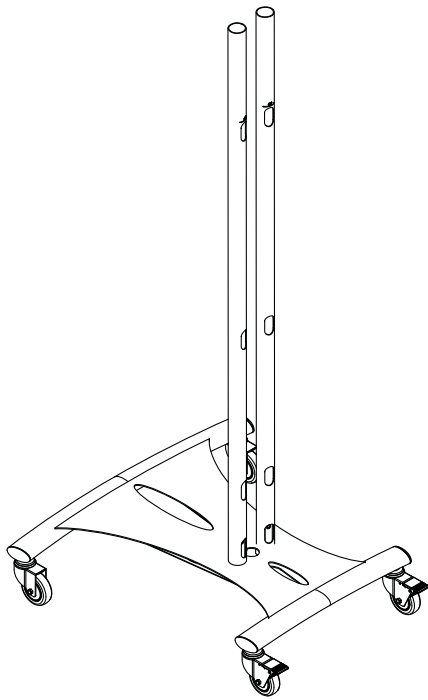

EB Series

Carts & Stands

Available as either a static stand or mobile display cart, the EB Series provides the best of both worlds.

- Elegant Black base with polished Chrome or Black poles
- Cable management
- Add optional cover packs to conceal poles (CPB) and match the base
- Fits 26"- 61" displays depending on mount (sold separately)
- Optional shelf accommodates laptop, DVD and more (PSD-SHB)
- Standard model is used as a static stand
- "C" Model can be used as a stand and includes casters for excellent maneuverability as a cart
- 60"- 84" poles available for a variety of viewing heights
- Lifetime warranty
- Base Color: Black
- Pole Color: Black or Chrome

PSD-EB60 shown with optional PSD-SHB shelf.

PSD-EB72C shown with optional PSD-SHB shelf.

PSD-EB60 has two locking casters.

Choose Your Mount

UFA Flat	CTM Tilt	USA Swivel	RTM Rotary
-------------	-------------	---------------	---------------

Model	Description	Max. Wt.
PSD-EB60	Elliptical floor stand with 60" poles and glides	200 lbs. (91 kgs.)
PSD-EB72	Elliptical floor stand with 72" poles and glides	200 lbs. (91 kgs.)
PSD-EB84	Elliptical floor stand with 84" poles and glide	200 lbs. (91 kgs.)
PSD-EB60C	Elliptical mobile cart w/ 60" poles and casters	200 lbs. (91 kgs.)
PSD-EB72C	Elliptical mobile cart w/ 72" poles and casters	200 lbs. (91 kgs.)

Model	Description
CAST	Four heavy duty casters (2 locking, 2 non-locking)

To order black poles, simply place a "B" at the end of model # (PSD-EB60B, for example)

SPECIFICATIONS

Dimensions are in inches and millimeters [mm].
Drawings are subject to change without notice.