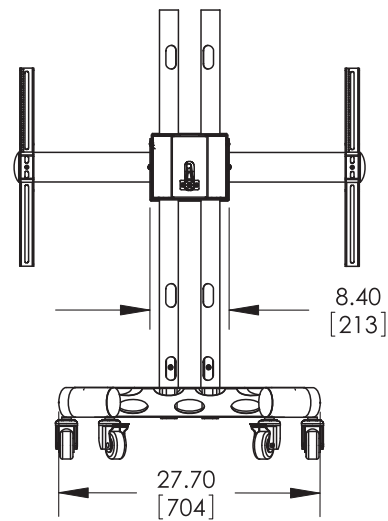

- Fits 37"- 61" displays
- 360° rotation with lockable setting
- 35° upward-tilt; 10° downward-tilt
- Heavy-duty lockable rolling casters
- 360° rotation allows for vertical and horizontal placement
- Full height is 47.6"
- Fits mounting patterns from 200x200mm up to 800x400mm
- Lifetime warranty
- Color: Black

Model	Max. Wt.
PSD-VPS	160 lbs. (73 kgs.)

PSD-VPS combines our Rotary Series mount with our Nesting Cart giving you nearly unlimited flexibility and space savings in one SKU.

PSD-VPS is ideal for video-prompt use as it can tilt upward 35° and rotate from portrait to landscape to accommodate any situation.

PREMIER MOUNTS®

SPECIFICATIONS

Dimensions are in inches and millimeters [mm].
Drawings are subject to change without notice.

800.368.9700 | www.mounts.com

Free Manuals Download Website

<http://myh66.com>

<http://usermanuals.us>