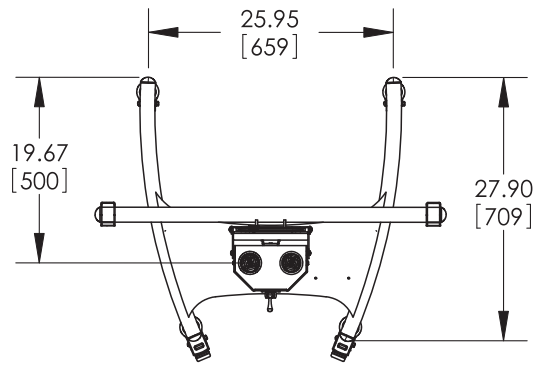

- Fits 37"- 61" displays
- 360° rotation with lockable setting
- 35° upward-tilt; 10° downward-tilt
- Heavy-duty lockable rolling casters
- 360° rotation allows for vertical and horizontal placement
- Full height is 47.6"
- Fits mounting patterns from 200x200mm up to 800x400mm
- Lifetime warranty
- Color: Black

Model	Max. Wt.
PSD-VPS	160 lbs. (73 kgs.)

PSD-VPS combines our Rotary Series mount with our Nesting Cart giving you nearly unlimited flexibility and space savings in one SKU.

PSD-VPS is ideal for video-prompt use as it can tilt upward 35° and rotate from portrait to landscape to accommodate any situation.

PREMIER MOUNTS®

SPECIFICATIONS

Dimensions are in inches and millimeters [mm].
Drawings are subject to change without notice.

800.368.9700 | www.mounts.com

Free Manuals Download Website

<http://myh66.com>

<http://usermanuals.us>