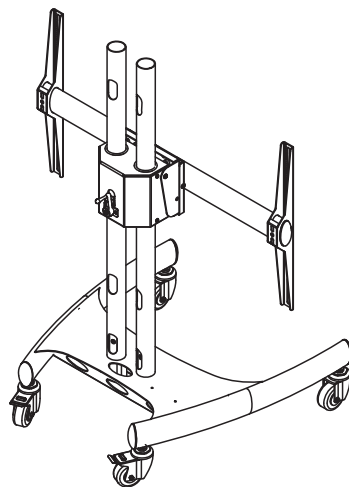

SPECIFICATIONS

Dimensions are in inches and millimeters [mm].
Drawings are subject to change without notice.

800.368.9700 | www.mounts.com