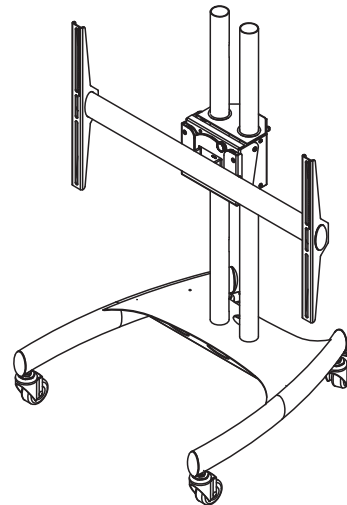

PSD-VPS

Low Profile Monitor Cart

This digital signage cart is the perfect solution for presentation and broadcasting environments. The included Rotary Series Mount (RTM-L) fits displays from 37"- 61". Integrated 360° rotation allows for horizontal and vertical placement of the display. Locking rolling casters allow for easy mobility and secure placement when needed.

- Fits 37"- 61" displays
- 360° rotation with lockable setting
- 35° upward-tilt; 10° downward-tilt
- Heavy-duty lockable rolling casters
- 360° rotation allows for vertical and horizontal placement
- Full height is 47.6"
- Fits mounting patterns from 200x200mm up to 800x400mm
- Lifetime warranty
- Color: Black

Model	Max. Wt.
PSD-VPS	160 lbs. (73 kgs.)

PSD-VPS combines our Rotary Series mount with our Nesting Cart giving you nearly unlimited flexibility and space savings in one SKU.

PSD-VPS is ideal for video-prompt use as it can tilt upward 35° and rotate from portrait to landscape to accommodate any situation.

PREMIER MOUNTS®

SPECIFICATIONS

Dimensions are in inches and millimeters [mm].
Drawings are subject to change without notice.

800.368.9700 | www.mounts.com

Free Manuals Download Website

<http://myh66.com>

<http://usermanuals.us>