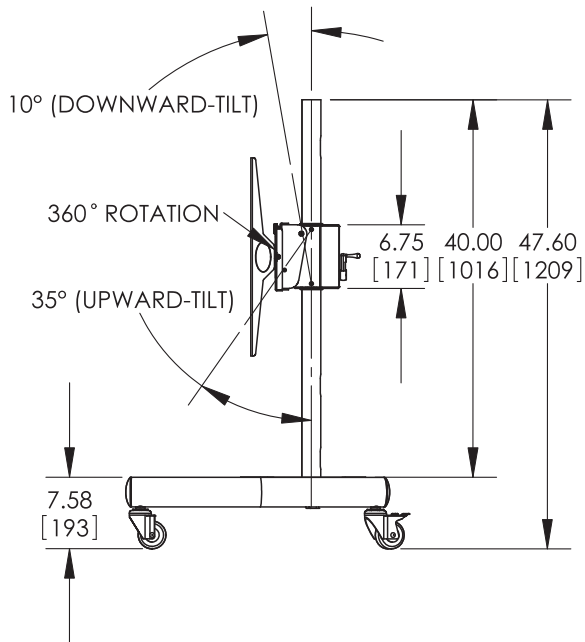

PSD-VPS

Low Profile Monitor Cart

This digital signage cart is the perfect solution for presentation and broadcasting environments. The included Rotary Series Mount (RTM-L) fits displays from 37"- 61". Integrated 360° rotation allows for horizontal and vertical placement of the display. Locking rolling casters allow for easy mobility and secure placement when needed.

- Fits 37"- 61" displays
- 360° rotation with lockable setting
- 35° upward-tilt; 10° downward-tilt
- Heavy-duty lockable rolling casters
- 360° rotation allows for vertical and horizontal placement
- Full height is 47.6"
- Fits mounting patterns from 200x200mm up to 800x400mm
- Lifetime warranty
- Color: Black

Model	Max. Wt.
PSD-VPS	160 lbs. (73 kgs.)

PSD-VPS combines our Rotary Series mount with our Nesting Cart giving you nearly unlimited flexibility and space savings in one SKU.

PSD-VPS is ideal for video-prompt use as it can tilt upward 35° and rotate from portrait to landscape to accommodate any situation.

PREMIER MOUNTS®

SPECIFICATIONS

Dimensions are in inches and millimeters [mm].
Drawings are subject to change without notice.

800.368.9700 | www.mounts.com

Free Manuals Download Website

<http://myh66.com>

<http://usermanuals.us>