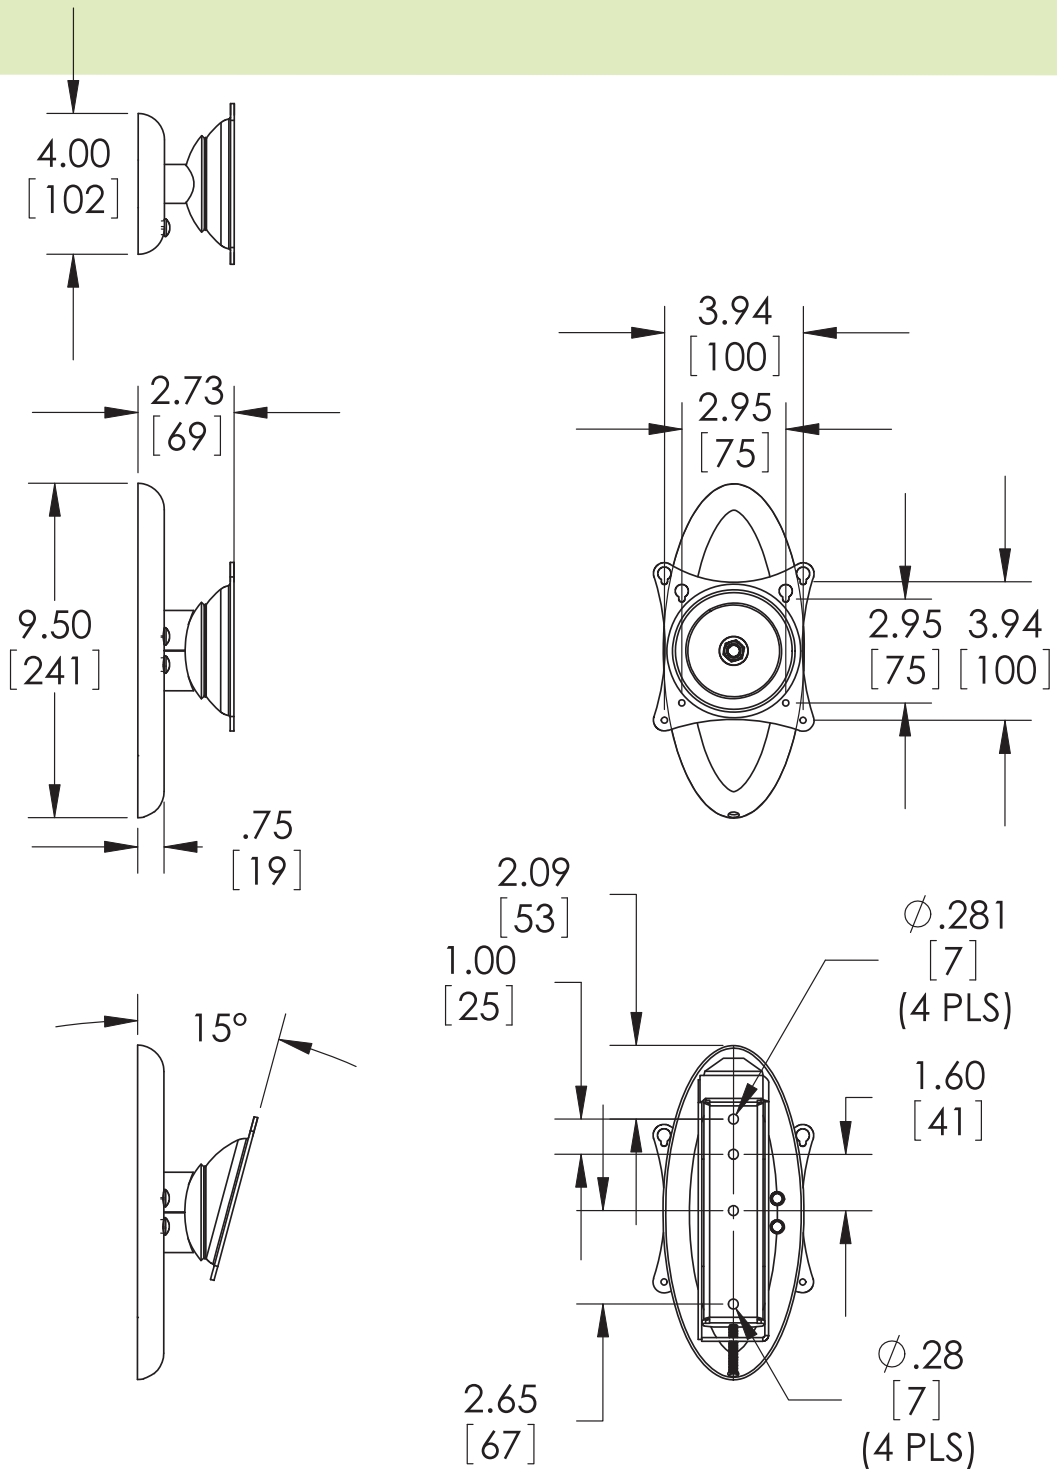

PTM

Tilt/Pivot Flat-Panel Mount

Enjoy great flat-panel integration with a mount that offers surprising viewing flexibility.

- Fits 10" - 37" flat-panel displays
- Compatibility: VESA 75/100/200 x100mm
- +/-15° tilt and pivot
- 360° rotation
- Just 2³/₄" deep
- Cable routing directly into the wall
- Radial Glide Technology™ (patent-pending)
- OSHPD tested (OPA-1680)
- Color: Black or Silver

Model	Display Size	Max. Wt.
PTM	10"-37"	50 lbs. (23 kgs.)
PTM-B	10"-37"	50 lbs. (23 kgs.)

We offer a host of adapter plates for larger VESA and non-VESA mounting patterns. Call 1-800-368-9700 to order.

PTM-B Black

PTM Silver

PREMIER MOUNTS®

SPECIFICATIONS

Dimensions are in inches and millimeters [mm].
Drawings are subject to change without notice.

800.368.9700 | www.mounts.com

Free Manuals Download Website