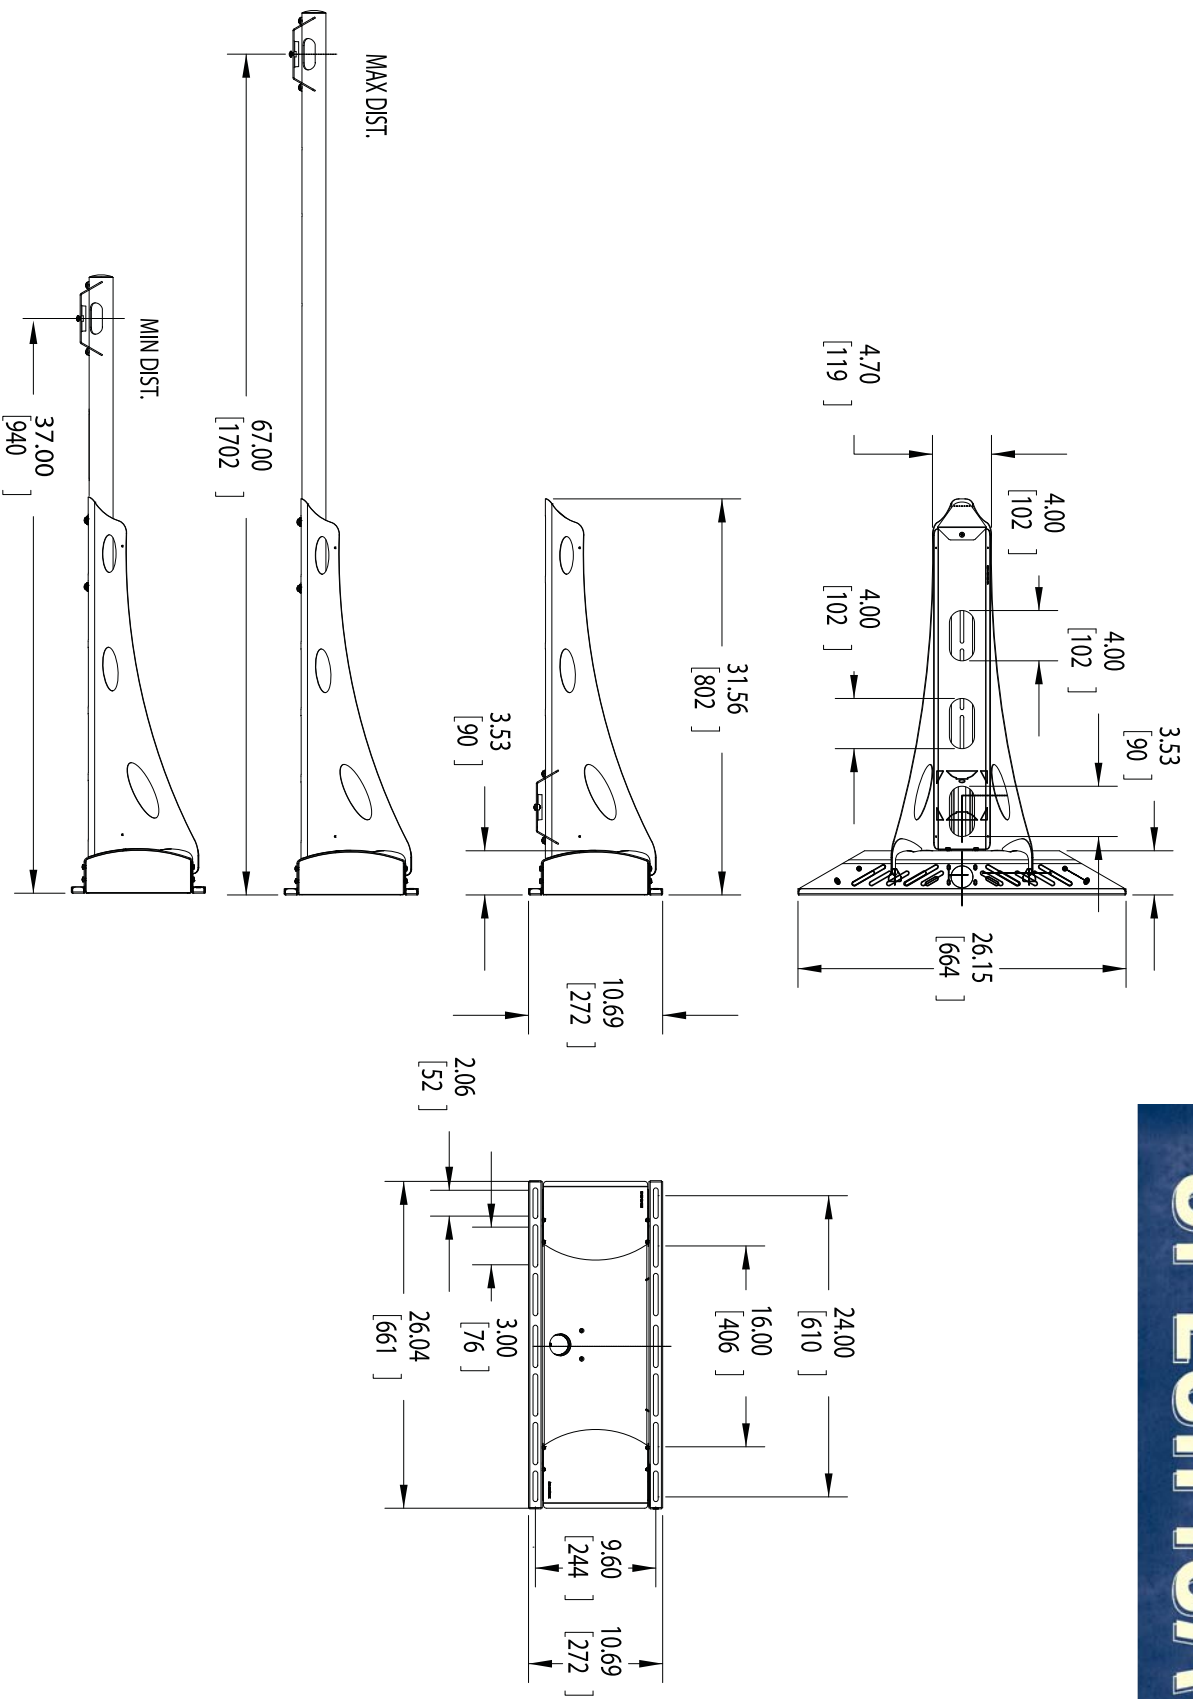

SPECIFICATIONS

Universal Short-Throw Projector Arm
Model: UNI-STA