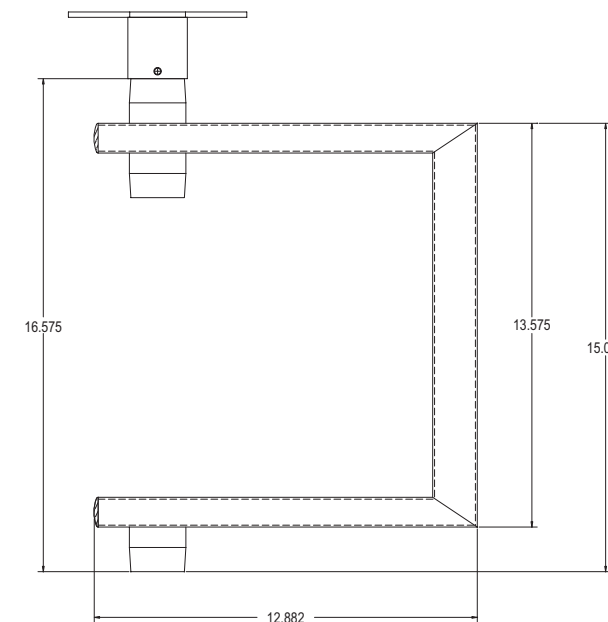

PP-STKR

All measurements are in inches (mm).