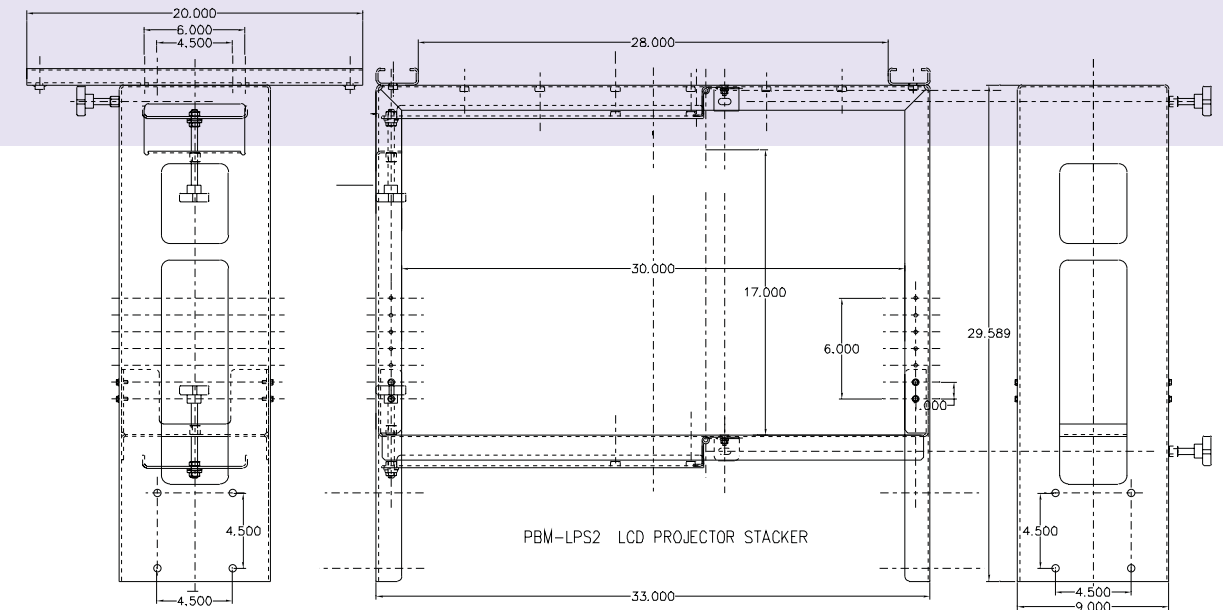

Accessories & Adapters

Dual-Stacker for Large Projectors

- Accommodates larger projectors up to 30" wide
- Allows maximum ventilation
- Mounts to the ceiling or rests on a tabletop
- Adjustable feet provided for tabletop placement
- Fits PDS Series projector mount (not included)

Model	Max. Wt.	Retail
PBM-LPS2	250 lbs.	$824.99

PBM-LPS2

Dual-Stacker for Mid-Sized Projectors

- Accommodates medium projectors up to 18" wide
- Allows maximum ventilation
- Mounts to the ceiling or rests on a tabletop
- Adjustable feet provided for table top placement
- Fits PDS Series projector mount (not included)

Model	Max. Wt.	Retail
PBM-LPS1	250 lbs.	$649.99

Dual-Stacker For Smaller Projectors

- Mounts to the ceiling
- Allows maximum ventilation
- 180° projector rotation for precise placement
- Accommodates medium projectors up to 9¹/₂" tall (with mount)
- Requires PDS Series or PDS **Plus** Mounts (not included)

Model	Max. Wt.	Retail
PP-STKR	100 lbs.	$194.99

All measurements are in inches (mm).