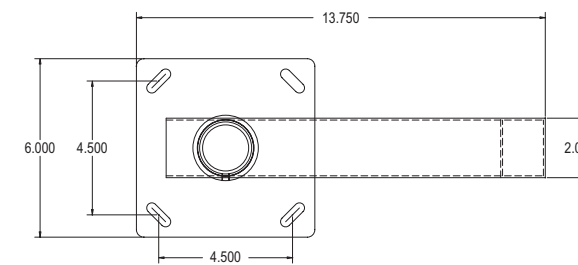

Dual-Stacker For Smaller Projectors

- Mounts to the ceiling
- Allows maximum ventilation
- 180° projector rotation for precise placement
- Accommodates medium projectors up to 9¹/₂" tall (with mount)
- Requires PDS Series or PDS **Plus** Mounts (not included)

Model	Max. Wt.	Retail
PP-STKR	100 lbs.	$194.99