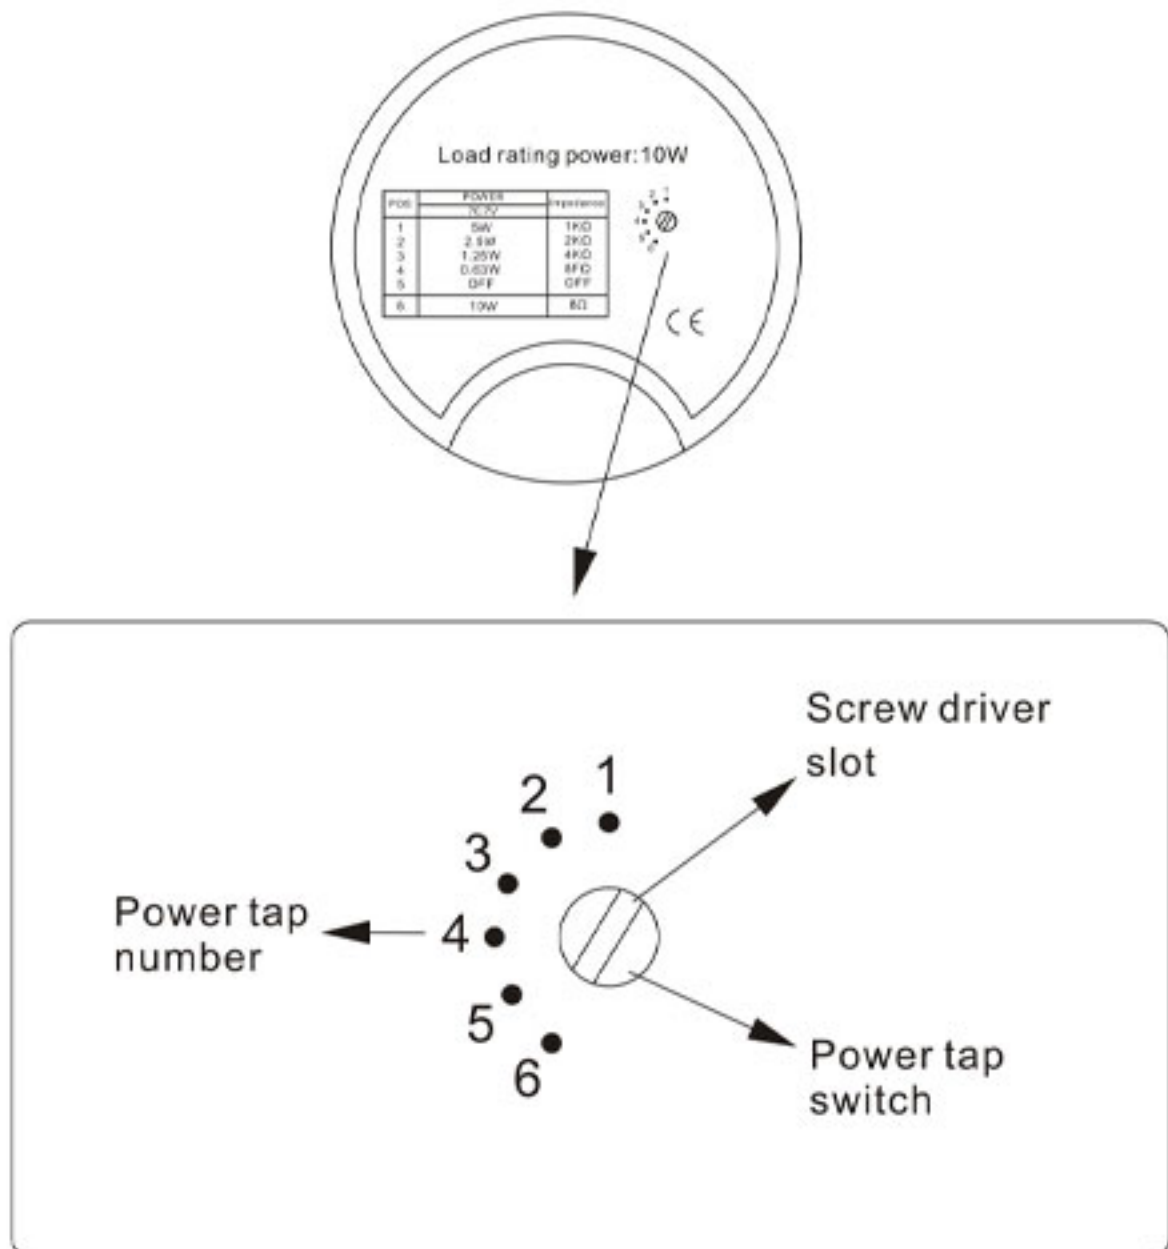

5. When setting the power tap switch, be certain to use the proper positions for either 70V systems, to prevent horn damage.
  (FOR PHSP10TA, PHSP15TA, PHSP30TA)

Change Impedance

*See instructions on HORN LABEL