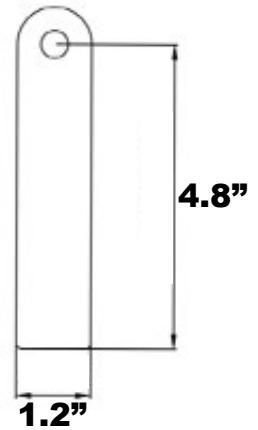

## Speaker

**PHSP10TA - 5.6" x 5.6" x 8.3"**

**PHSP15TA - 8.2" x 8.2" x 10.8"**

**PHSP30TA - 9.4" x 9.4" x 12"**

## Bracket

## Specifications

Technical data	PHSP10TA	PHSP15TA	PHSP30TA
Load rating	10W	15W	30W
Nominal impedance	8 ohms	8 ohms	8 ohms
Transformer tapings	10/5/2.5/1.25W	15/7.5/3.75/1.85W	30/15/7.5/3.75W
Frequency range	400Hz-10KHz	400Hz-10KHz	400Hz-10KHz
SPL(@1W/m)	105 dB	106 dB	108 dB
Dimension Ø×D(mm)	Ø143×210mm	Ø208×273mm	Ø240×303mm
Material	ABS	ABS	ABS