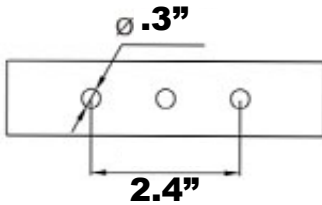

## Speaker

**PHSP10TA - 5.6" x 5.6" x 8.3"**

**PHSP15TA - 8.2" x 8.2" x 10.8"**

**PHSP30TA - 9.4" x 9.4" x 12"**

## Specifications

Technical data	PHSP10TA	PHSP15TA	PHSP30TA
Load rating	10W	15W	30W
Nominal impedance	8 ohms	8 ohms	8 ohms
Transformer tapings	10/5/2.5/1.25W	15/7.5/3.75/1.85W	30/15/7.5/3.75W
Frequency range	400Hz-10KHz	400Hz-10KHz	400Hz-10KHz
SPL(@1W/m)	105 dB	106 dB	108 dB
Dimension Ø×D(mm)	Ø143×210mm	Ø208×273mm	Ø240×303mm
Material	ABS	ABS	ABS