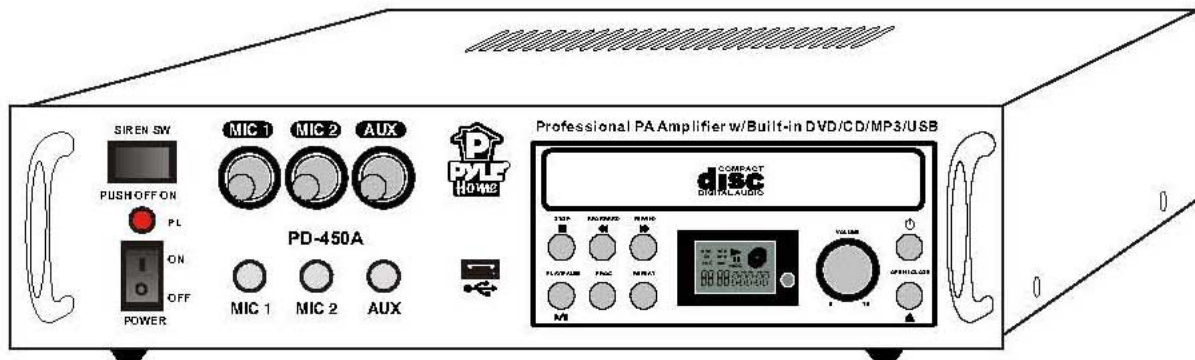

Owners Manual

PD450A

Professional PA Amplifier w/ Built in DVD/CD/MP3/USB & 70V Output

www.pyleaudio.com