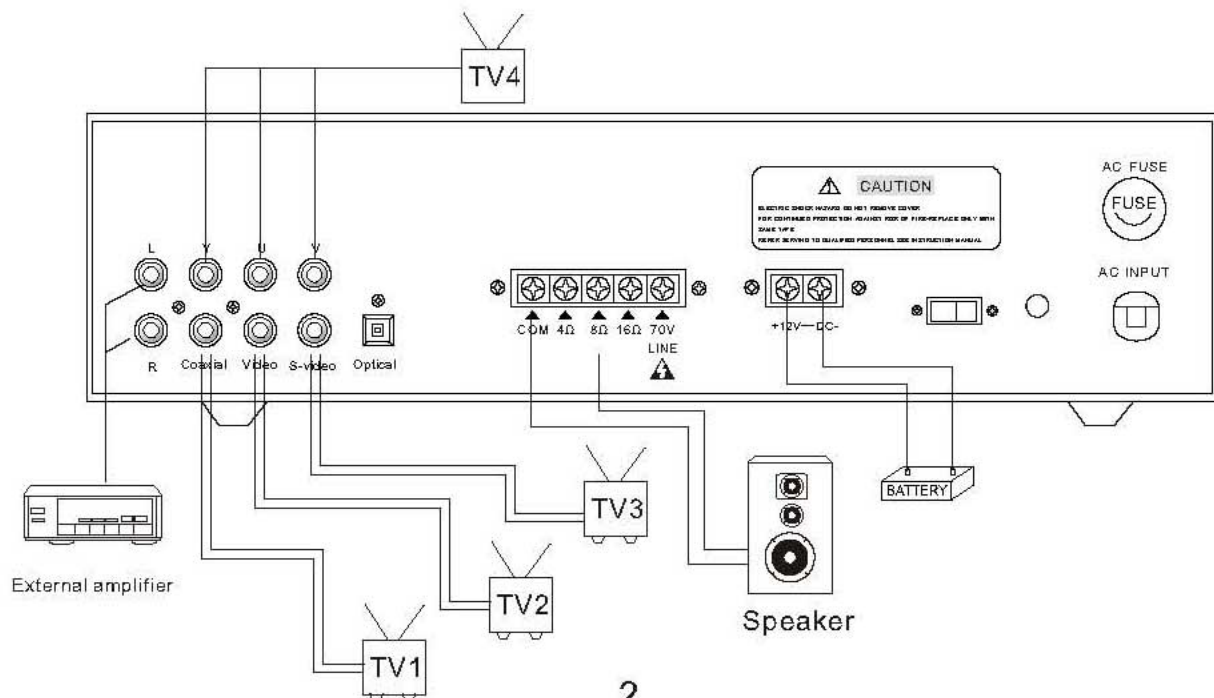

EXAMPLE OF POSSIBLE CONNECTIONS