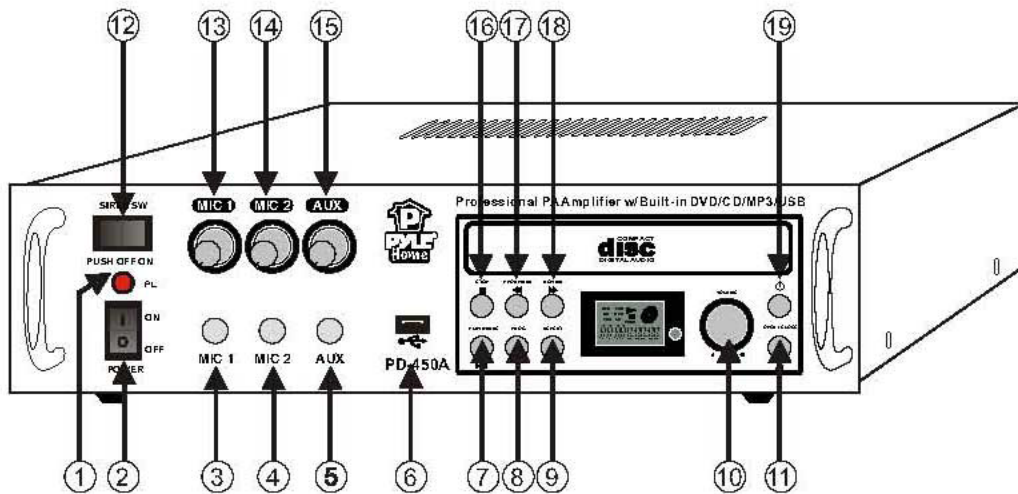

Please read the installation and operation instructions in this manual, and keep it for reference.

SPECIFICATIONS

PD450A

- Professional PA Amplifier
- With USB port, DVD player(Anti-shock)
- Compatibility with DVD,CD, CD-R,CD-RW,MP3
- Output regulation:Less than 2db no load to full load
- Speaker output: 4 Ω(20V) 8 Ω(28.3V) 16 Ω(40V)
- 70V, line out:1V+/-0.3V
- Frequency Response:20Hz20KHz
- Harmonic distortion:1%
- S/N rotie:<75db
- Peak Power:400 WATTS
- 2 Mic input with volume control
- 1 AUX input with volume control
- DVD/AUX volume control
- Indicator: LED output level meter
- AC power supply 110-127/220-240 AC 50/60Hz
- DC power supply:12V battery
- Dimension of Unit:12.20" x 11.81" x 3.94"

FRONT PANEL

- | | |
|----------------------|--------------------------|
| 1. Power Light | 10. Volume Control |
| 2. Power Switch | 11. Open/close Button |
| 3. MIC-1 Phone Jack | 12. Siren Switch |
| 4. MIC-2 Phone Jack | 13. MIC-1 Volume Control |
| 5. AUX IN Phone Jack | 14. MIC-2 Volume Control |
| 6. USB Port | 15. AUX Volume Control |
| 7. Play/pause Button | 16. STOP Button |
| 8. Menu | 17. Backward Button |
| 9. Replay | 18. Forward Button |
| | 19. DVD Power Switch |

REAR PANEL

DVD/CD OUTPUT SECTION

1. RCA jack, Y component output
2. RCA jack, Left/Right Audio output, connect to external amplifier
3. coaxial output, connect to TV
4. RCA jack, Video output, connect to TV
5. S-Video jack, connect to TV
6. The fiber optical output, connect to TV
7. RCA jack, V component output
8. RCA jack, U component output
9. SPEAKER output, low & high impedance
10. Voltage selector 110V 60Hz/220V 50Hz
11. The screw for grounding cover
12. AC FUSE
13. AC INPUT.