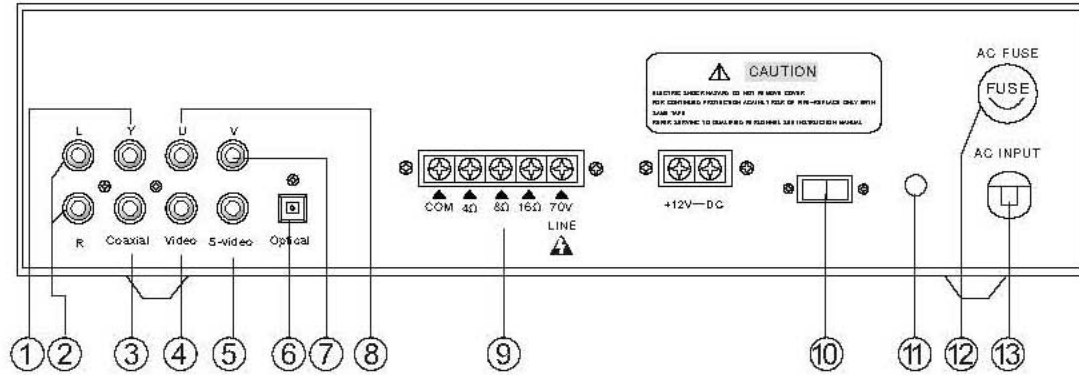

Please read the installation and operation instructions in this manual, and keep it for reference.

SPECIFICATIONS

PD450A

- Professional PA Amplifier
- With USB port, DVD player(Anti-shock)
- Compatibility with DVD,CD, CD-R,CD-RW,MP3
- Output regulation:Less than 2db no load to full load
- Speaker output: 4 Ω(20V) 8 Ω(28.3V) 16 Ω(40V)
- 70V, line out:1V+/-0.3V
- Frequency Response:20Hz20KHz
- Harmonic distortion:1%
- S/N rotie:<75db
- Peak Power:400 WATTS
- 2 Mic input with volume control
- 1 AUX input with volume control
- DVD/AUX volume control
- Indicator: LED output level meter
- AC power supply 110-127/220-240 AC 50/60Hz
- DC power supply:12V battery
- Dimension of Unit:12.20" x 11.81" x 3.94"

FRONT PANEL

- | | |
|----------------------|--------------------------|
| 1. Power Light | 10. Volume Control |
| 2. Power Switch | 11. Open/close Button |
| 3. MIC-1 Phone Jack | 12. Siren Switch |
| 4. MIC-2 Phone Jack | 13. MIC-1 Volume Control |
| 5. AUX IN Phone Jack | 14. MIC-2 Volume Control |
| 6. USB Port | 15. AUX Volume Control |
| 7. Play/pause Button | 16. STOP Button |
| 8. Menu | 17. Backward Button |
| 9. Replay | 18. Forward Button |
| | 19. DVD Power Switch |

REAR PANEL

DVD/CD OUTPUT SECTION

1. RCA jack, Y component output
2. RCA jack, Left/Right Audio output, connect to external amplifier
3. coaxial output, connect to TV
4. RCA jack, Video output, connect to TV
5. S-Video jack, connect to TV
6. The fiber optical output, connect to TV
7. RCA jack, V component output
8. RCA jack, U component output
9. SPEAKER output, low & high impedance
10. Voltage selector 110V 60Hz/220V 50Hz
11. The screw for grounding cover
12. AC FUSE
13. AC INPUT.