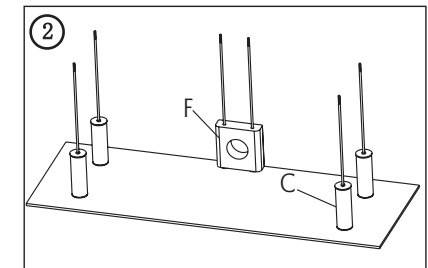

Installation

Please refer to the figures in the process.

Fig ①. Open the box and take out the 6 pieces of Long bolts (A) as well as Top glass panels(K). Put the base glass panel onto some flat floor, note the surface with bolt holes up. Then put the tip of the bolt into the holes.

Fig ②. Insert the short wood lock (F), short joint stick(C) at the showed position.

Fig ③. Carefully attach the Middle glass panel(M) to the right position, then add Long joint stick(D), Long wood block(B).

Fig ④. Put on Connect wood bar(J) against each two long joint sticks on the left and Right side.

Fig ⑤. Attach the Base glass(L) (flat surface up), and add the washers one by one.

Fig ⑥. Install the screw nuts.

Fig ⑦. Install the Foot support(E).

Fig ⑧. Turnover the whole cabinet and finish the whole installation.