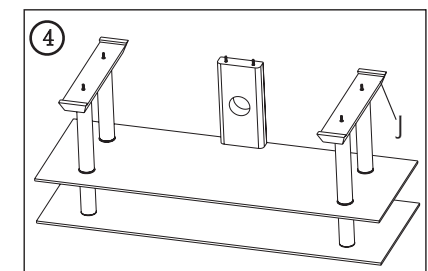

Installation

Please refer to the figures in the process.

Fig ①. Open the box and take out the 6 pieces of Long bolts (A) as well as Top glass panels(K). Put the base glass panel onto some flat floor, note the surface with bolt holes up. Then put the tip of the bolt into the holes.

Fig ②. Insert the short wood lock (F), short joint stick(C) at the showed position.

Fig ③. Carefully attach the Middle glass panel(M) to the right position, then add Long joint stick(D), Long wood block(B).

Fig ④. Put on Connect wood bar(J) against each two long joint sticks on the left and Right side.

Fig ⑤. Attach the Base glass(L) (flat surface up), and add the washers one by one.

Fig ⑥. Install the screw nuts.

Fig ⑦. Install the Foot support(E).

Fig ⑧. Turnover the whole cabinet and finish the whole installation.