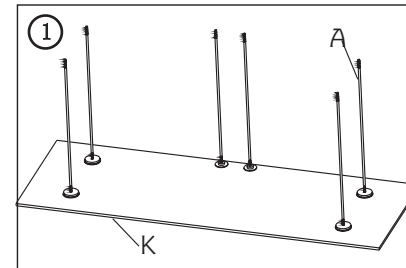

Installation

Please refer to the figures in the process.

Fig ①. Open the box and take out the 6 pieces of Long bolts (A) as well as Top glass panels(K). Put the base glass panel onto some flat floor, note the surface with bolt holes up. Then put the tip of the bolt into the holes.

Fig ②. Insert the short wood lock (F), short joint stick(C) at the showed position.

Fig ③. Carefully attach the Middle glass panel(M) to the right position, then add Long joint stick(D), Long wood block(B).

Fig ④. Put on Connect wood bar(J) against each two long joint sticks on the left and Right side.

Fig ⑤. Attach the Base glass(L) (flat surface up), and add the washers one by one.

Fig ⑥. Install the screw nuts.

Fig ⑦. Install the Foot support(E).

Fig ⑧. Turnover the whole cabinet and finish the whole installation.