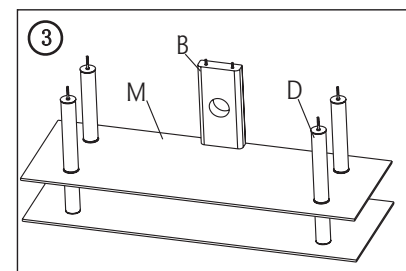

Installation

Please refer to the figures in the process.

Fig ①. Open the box and take out the 6 pieces of Long bolts (A) as well as Top glass panels(K). Put the base glass panel onto some flat floor, note the surface with bolt holes up. Then put the tip of the bolt into the holes.

Fig ②. Insert the short wood lock (F), short joint stick(C) at the showed position.

Fig ③. Carefully attach the Middle glass panel(M) to the right position, then add Long joint stick(D), Long wood block(B).

Fig ④. Put on Connect wood bar(J) against each two long joint sticks on the left and Right side.

Fig ⑤. Attach the Base glass(L) (flat surface up), and add the washers one by one.

Fig ⑥. Install the screw nuts.

Fig ⑦. Install the Foot support(E).

Fig ⑧. Turnover the whole cabinet and finish the whole installation.