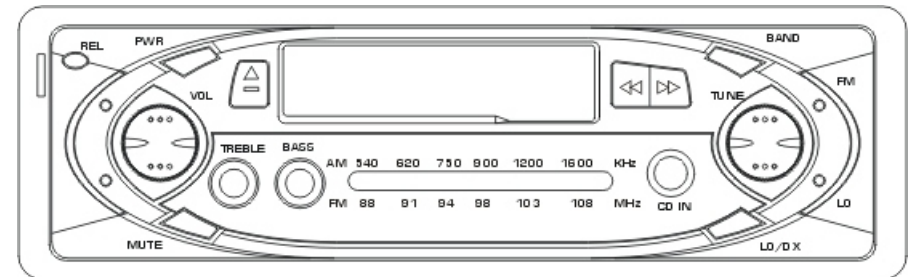

WIRING CONNECTION

SPECIFICATION

GENERAL

Power Supply Requirements.....DC 12Volts. Negative Ground
 Power Output.....40W + 40W MAX
 Chassis Dimensions.....181(W) X 147(D) X 53(H)

FM SECTION

Frequency Range.....88MHz - 108MHz

AM SECTION

Frequency Range.....530KHz - 1700KHz

WWW.pyramidcaraudio.com

PYRAMID

INSTRUCTION MANUAL

**ANTI-THEFT FULL DETACHABLE CAR CASSETTE PLAYER
 WITH AM/FM TUNING RADIO**

MODEL:2702D

LOCATION AND FUNCTION OF CONTROL

1.VOL BUTTON

Rotate it to adjust the volume level.

2.POWER BUTTON

Press it to turn on or off the unit.

3.EJECT BUTTON

Press it to eject the tape.

4.FAST FORWARD/REWIND PROGRAM BUTTON.

5.BAND BUTTON

Press it to get your desired radio band.

6.TUNE BUTTON

Rotate it to get your desired broadcasting station.

7.MUTE BUTTON

Press it to reduce the volume level immediately.

8.TREBLE BUTTON

Rotate it to adjust the treble effect.