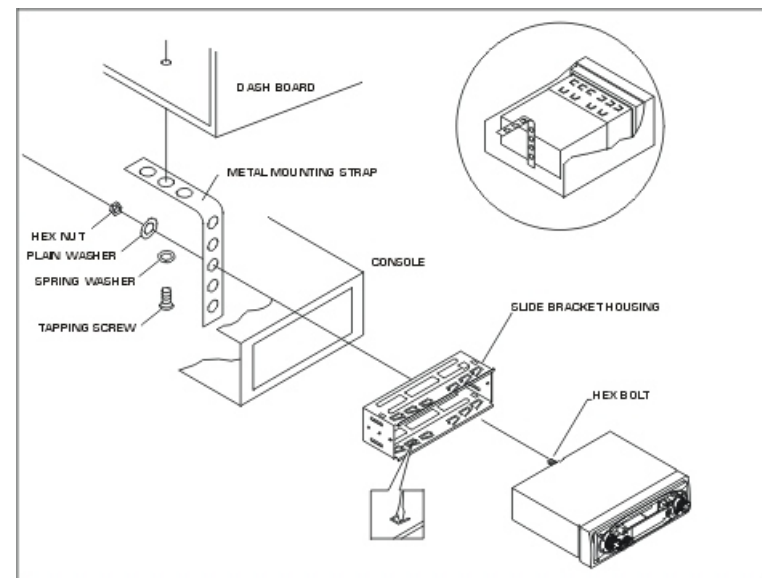

Press it to get your desired radio band.

6.TUNE BUTTON

Rotate it to get your desired broadcasting station.

7.MUTE BUTTON

Press it to reduce the volume level immediately.

8.TREBLE BUTTON

Rotate it to adjust the treble effect.

9.BASS BUTTON

Rotate it to adjust the bass effect.

10.FREQUENCY DISPLAY SCALE

11.CD IN JACK

12.LO/DX BUTTON

Press it for distance reception when you are located at weak signal location.
Depress it for stronger signal.

13.LED INDICATOR

14.REL BUTTON

Press it to release the front panel from the unit.

INSTALLATION

Free Manuals Download Website

<http://myh66.com>

<http://usermanuals.us>

<http://www.somanuals.com>