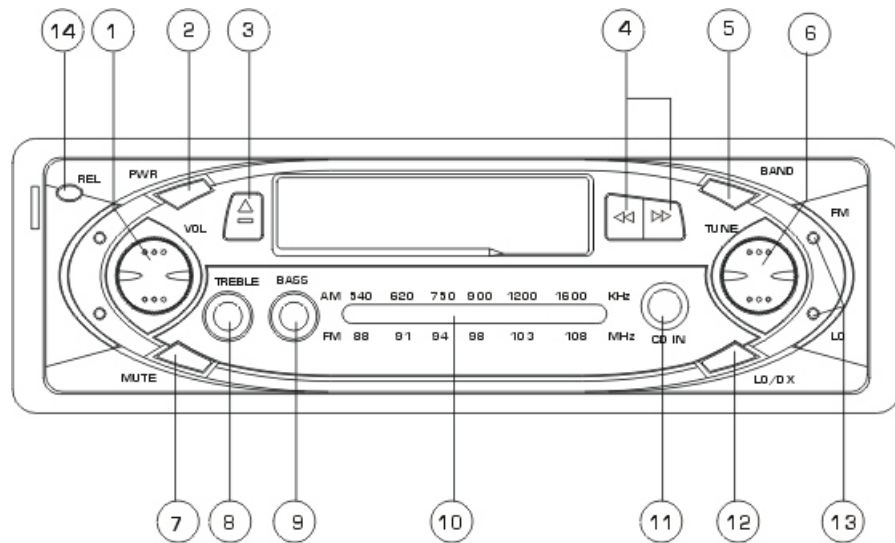

WIRING CONNECTION

SPECIFICATION

GENERAL

Power Supply Requirements.....DC 12Volts. Negative Ground
 Power Output.....40W + 40W MAX
 Chassis Dimensions.....181(W) X 147(D) X 53(H)

FM SECTION

Frequency Range.....88MHz - 108MHz

AM SECTION

Frequency Range.....530KHz - 1700KHz

WWW.pyramidcaraudio.com

PYRAMID

INSTRUCTION MANUAL

**ANTI-THEFT FULL DETACHABLE CAR CASSETTE PLAYER
 WITH AM/FM TUNING RADIO**

MODEL:2702D

LOCATION AND FUNCTION OF CONTROL

1.VOL BUTTON

Rotate it to adjust the volume level.

2.POWER BUTTON

Press it to turn on or off the unit.

3.EJECT BUTTON

Press it to eject the tape.

4.FAST FORWARD/REWIND PROGRAM BUTTON.

5.BAND BUTTON