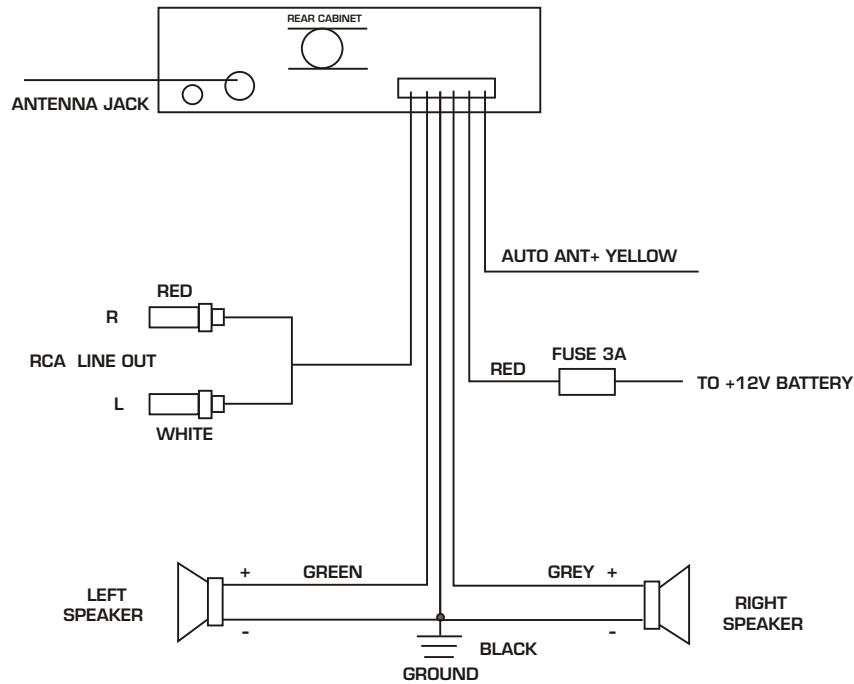

WIRING CONNECTION

SPECIFICATION

GENERAL

Power Supply Requirements.....DC 12Volts. Negative Ground
 Power Output.....40W + 40W MAX
 Chassis Dimensions.....181(W) X 147(D) X 53(H)

FM SECTION

Frequency Range.....88MHz - 108MHz

AM SECTION

Frequency Range.....530KHz - 1700KHz

WWW.pyramidcaraudio.com

PYRAMID

INSTRUCTION MANUAL

**ANTI-THEFT FULL DETACHABLE CAR CASSETTE PLAYER
 WITH AM/FM TUNING RADIO**

MODEL:2702D

LOCATION AND FUNCTION OF CONTROL

1.VOL BUTTON

Rotate it to adjust the volume level.

2.POWER BUTTON

Press it to turn on or off the unit.

3.EJECT BUTTON

Press it to eject the tape.

4.FAST FORWARD/REWIND PROGRAM BUTTON.

5.BAND BUTTON

Press it to get your desired radio band.

6.TUNE BUTTON

Rotate it to get your desired broadcasting station.

7.MUTE BUTTON

Press it to reduce the volume level immediately.

8.TREBLE BUTTON

Rotate it to adjust the treble effect.