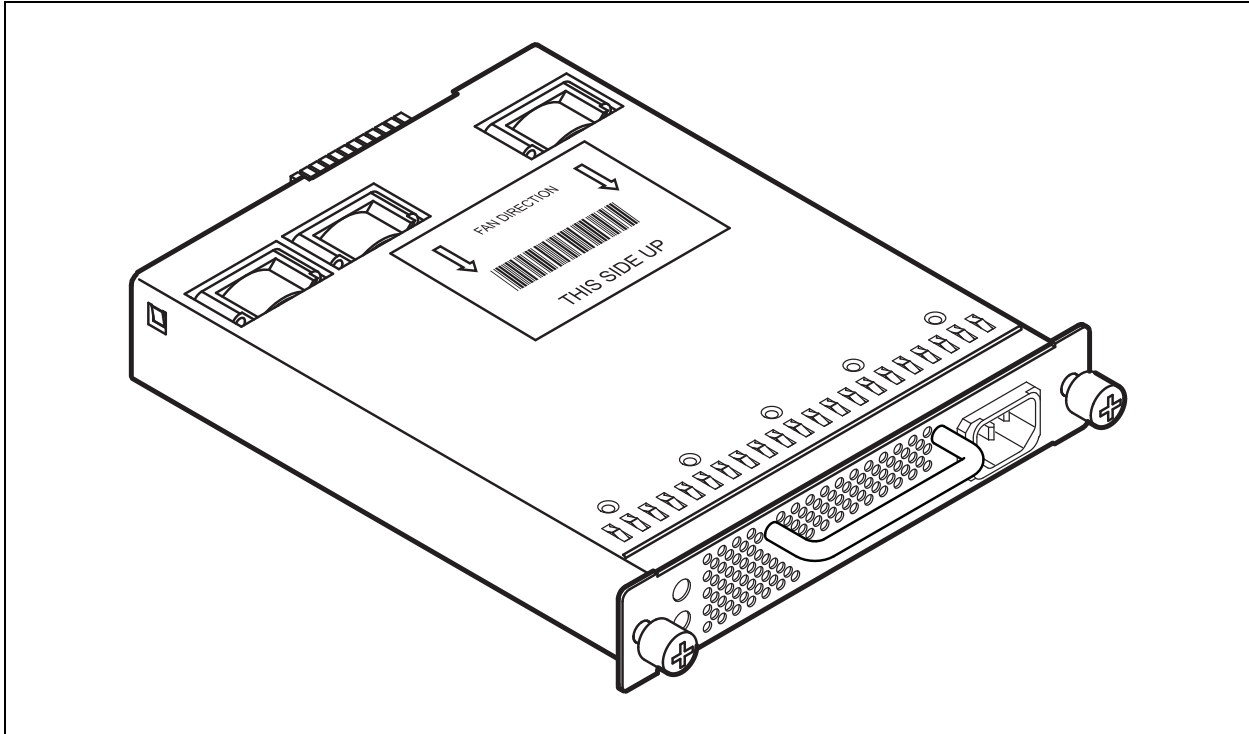

Replacement Guide

Fibre Channel Switch Power Supply

5000 Series, Dual Power Supply Models

1. Power supply (SBPSFANBF, SBPSFANFB, SBPSFAN2BF, SBPSFAN2FB)

Tools Required

Cross-head screw driver, medium

CAUTION!

- Both power supplies must have the same air flow direction to prevent the switch from overheating.
- To avoid overheating, do not operate the switch with one power supply any longer than necessary.

WARNING!!