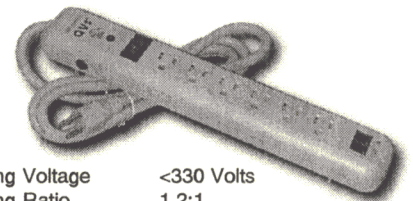

INTERNET-READY
MODEM PROTECTION

SURGE PROTECTOR

POWER PRODUCTS

PP114M FEATURES

- Protect your Equipment Against Power Surge and Spike Damages
- Power ON Master Switch with **Circuit Breaker Reset for Overload Protection**
- EMI & RFI Filtering Minimizes Line Noise with Fax and Phone Protection
- Solder Free Integral Bus Conductor with Six 3-wire Grounded Outlets
- Light Gray with Durable ABS Wall Mountable Plastic Case
- 6ft Heavy Duty Power Cord
- UL 1449 and 497A Listed

SPECIFICATIONS:

Rating	125vAC/15a (1875 Watts)	Max Clamping Voltage	<330 Volts
Max Surge Voltage	6000 Volts	Max Clamping Ratio	1.2:1
Max Spike Current	4500Amps - 25°C	Response Time	<1 Nanosecond
Energy Dissipation	(90 x 3) 270 Joules	Temperature Range	-40°C to +70°C
Energy Dissipation (RJ11)	72 Joules	Voice Rejection	0/5-30MHz
Attenuation	15 - 40dB		