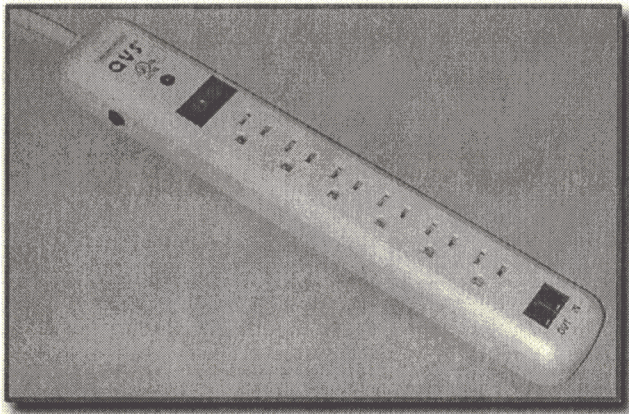

INTERNET-READY
MODEM PROTECTION

SURGE PROTECTOR

POWER PRODUCTS

PP114M FEATURES

- Protect your Equipment Against Power Surge and Spike Damages
- Power ON Master Switch with **Circuit Breaker Reset for Overload Protection**
- EMI & RFI Filtering Minimizes Line Noise with Fax and Phone Protection
- Solder Free Integral Bus Conductor with Six 3-wire Grounded Outlets
- Light Gray with Durable ABS Wall Mountable Plastic Case
- 6ft Heavy Duty Power Cord
- UL 1449 and 497A Listed

SPECIFICATIONS:

Rating	125vAC/15a (1875 Watts)	Max Clamping Voltage	<330 Volts
Max Surge Voltage	6000 Volts	Max Clamping Ratio	1.2:1
Max Spike Current	4500Amps - 25°C	Response Time	<1 Nanosecond
Energy Dissipation	(90 x 3) 270 Joules	Temperature Range	-40°C to +70°C
Energy Dissipation (RJ11)	72 Joules	Voice Rejection	0/5-30MHz
Attenuation	15 - 40dB		