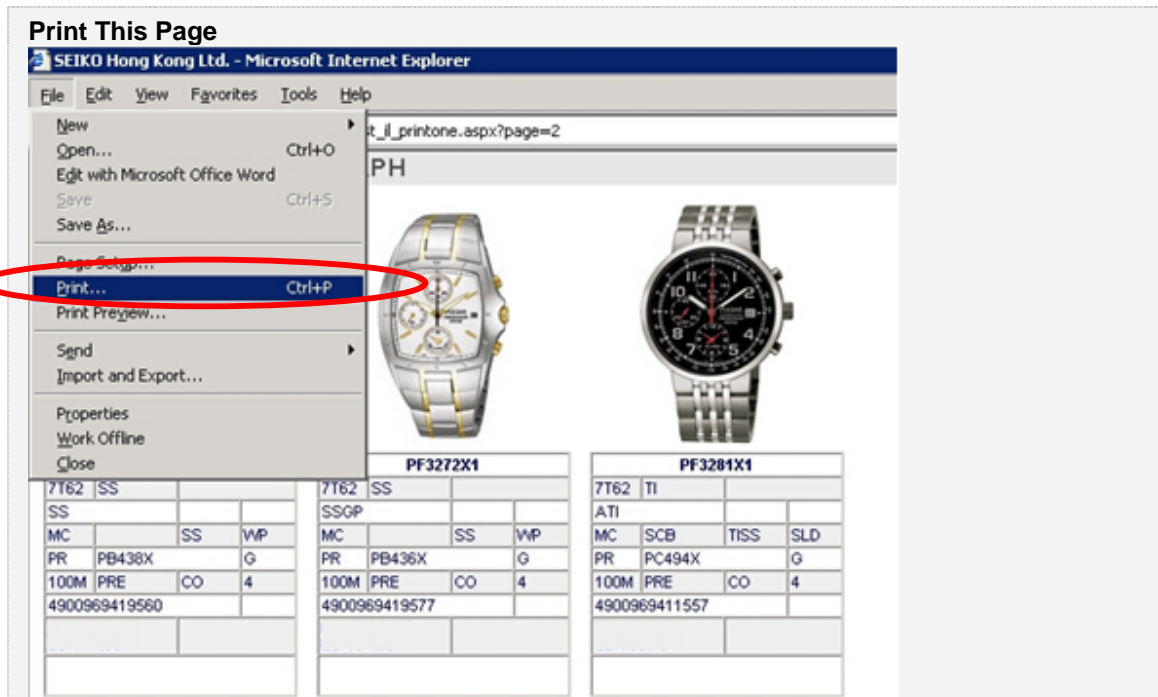

Print Instructions (cont.)

2. Then press "File > Print..." or press "Ctrl + P".