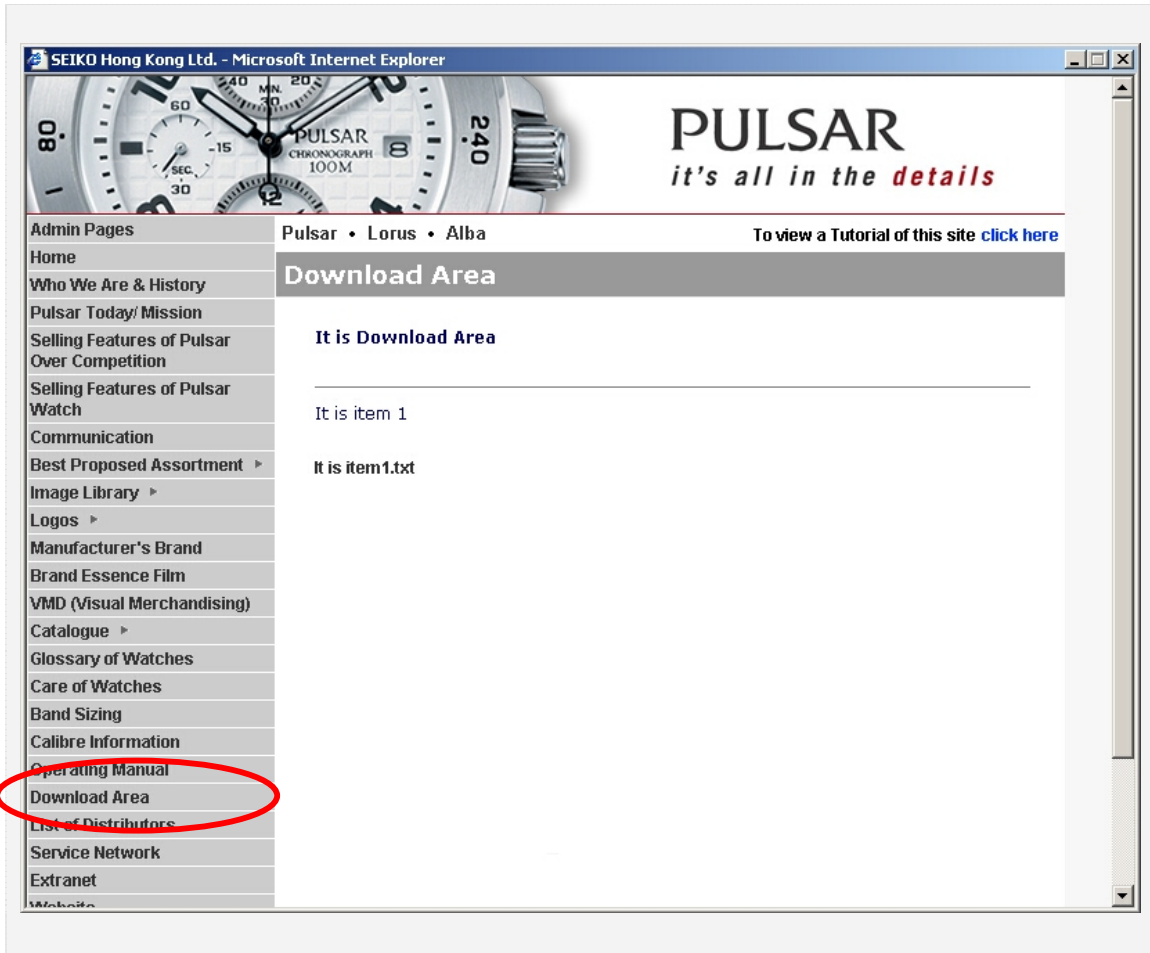

Download Area

Help

Help page provides support on user guide, Internet policy, Abbreviation, File formats and Technical support.

Home

Click "**Home**" to back to the main page of the brand you're currently browsing.