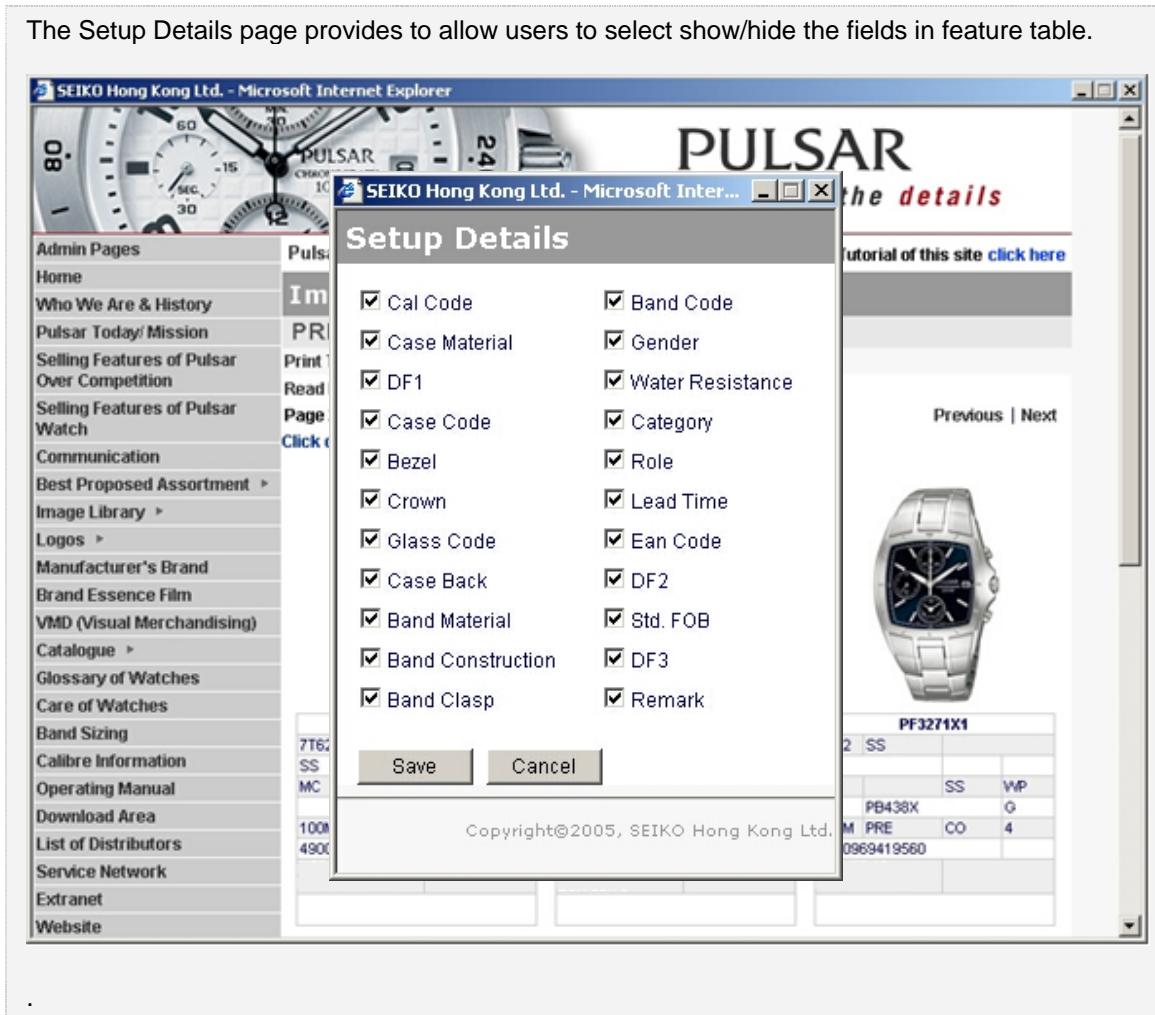

Click "Setup Details" in the above.

Image Library (cont.)

The Setup Details page provides to allow users to select show/hide the fields in feature table.

Image Library (cont.)

Advanced Search

SEIKO Hong Kong Ltd. - Microsoft Internet Explorer