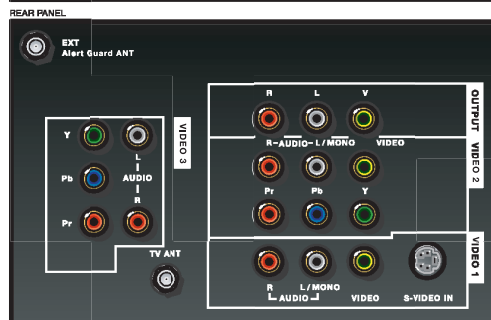

Additional alerts are provided for all 50 states for national, regional and state civil emergencies including high-level federal emergencies, national attack warnings, terrorist attack alerts, bio-warfare alerts, and other immediate life-threatening emergencies. These national security alerts are relayed by the Federal Emergency Management Agency (FEMA), an agency of the U.S. Department of Homeland Security, and are transmitted over the National Oceanic and Atmospheric Administration (NOAA)'s broadcast network.

Weather and other hazard information brought to you by the National Oceanic and Atmospheric Administration (NOAA)