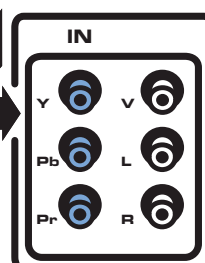

BRAND	RCA
TECHNOLOGY	
Category	SDTV
Tuner	ATSC/NTSC
Comb Filter	2-LINE
PICTURE	
Screen Size	27"
Aspect Ratio	4:3
Adjustable Color Warmth	YES
Preferred Picture Presets	YES, 4 Modes
SOUND	
Sound Logic (Auto Volume Correction)	YES
Sound Type	Broadcast Stereo
Audio Preset Modes	YES, 4 Modes
CONVENIENCE	
On-Screen Menu System	English, Spanish, French
Auto Channel Search	YES
Favorite Channel List	YES
V-Chip	YES
Front Panel Lock	YES
KIDPASS	YES
Time Display	YES
Sleep & Wake Timers	YES
Calendar Mode	YES
On-Screen Notepad	YES
CONNECTIONS	
Side AV Jacks	L + R + V
Video 1 Input	L + R + V & Y Pr Pb
REMOTE CONTROL	
Model Number	RCR130TE1
Type	33 Button, TV Control
Batteries	YES
SUPPLIED ACCESSORIES	
User's Guide	English, Spanish, French
GENERAL	
Finish (Front & Rear)	Silver Diamond/Black
Packaging Size (HxWxD) Inches	27.5 x 35.2 x 24.8
Weight (lbs) (Product/Packaging)	77 / 90

SIDE PANEL

Convenient for video games and cameras

REAR PANEL

Connect to Component (Y-Pb-Pr) for the best performance from your DVD player

SDTV INPUT

Connect your indoor or outdoor antenna or cable for SDTV reception