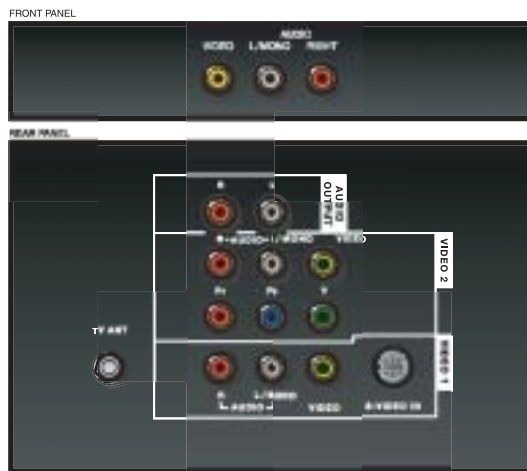

INCLUDED ACCESSORIES

Instruction Book Languages	English/French/Spanish

1 - GUIDE Plus+ and G-LINK are trademarks of Gemstar-TV Guide International Inc.
3 - dbx is a registered trademark of Carillon Electronics Corporation.

©2003 Thomson Inc. Trademark(s) ® Registered Marca(s) Registrada(s)
Photos and features subject to change without notice. Illustration of product finish may vary from actual color.

Revised 10/30/03