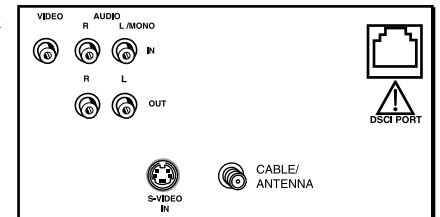

Configuration Menus with Non-Volatile Memory for site-specific specifications and limitations on how televisions can be operated and retained, even when power is lost

Selectable Weak Signal Muting mutes audio, blanks video and provides an on-screen message if signal is weak or lost

Selectable Clock and Scheduler with automatic time set allows TV signal to automatically set time (where available); scheduled turn on/off events can be one-time or recurring

Selectable Automatic Turn-off permits television to turn off automatically after a period of inactivity

IR and Wired Cloning Capabilities allow rapid duplication of configuration information between televisions for ease of installation and maintenance

Front Access A/V Jacks offer convenient connection of external audio or video components

Front Panel Lockout prevents tampering

Commercial Cabinet with Spill-Resistant Back prevents equipment damage and provides integral mounting ability

Decommercialization facilitates after-market resale and allows television investment recovery at the end of service life

Specifications

Lines of Horizontal Resolution: 675*

Inputs: Audio: right & left/monaural
Video: CVBS
S-Video: Y/C
DSCI port for interactivity
Front: video and right & left/monaural audio

Outputs: Audio: right & left/monaural (variable fixed)

front

back

Power Cord: 10-foot, 3-prong grounded

Power Requirements: 120VAC (+/-)10%, 60Hz

Power Consumption: Stand-by: less than 3 watts (Energy Star Certified)
Operating: 125 watts

Cabinet: Construction: high-impact flame-retardant polystyrene, spill-resistant back
Finish: textured dark silver
Dimensions: 21 7/8"H, 24 7/8"W, 18 1/2"D

Remote: User Remote included

Shipping Weight: 75 lbs. (approximate)

Certification: UL Commercial Listing

Limited Warranty: 1 year parts and labor, 2 years picture tube

* Lines per picture width based on EIA measurement criteria.

** Check your cable company's compatibility requirements.

*** This television receiver provides display of television closed-captioning in accordance with §15.119 of the FCC rules. This television does not support color attributes of television closed-captioning.

Optional Accessories

CBX203 ClonePRO™ Remote

This unique accessory developed by RCA significantly reduces installation and programming time, allowing you to program one television and then transfer the same data to all similar sets in just seconds. The more RCA televisions you install, the more efficiency you gain.

Master Remote

The RCA Master Remote maintains control of all setup menus, including audio and video functions.

COMMERCIAL PRODUCTS

©2002 Thomson Inc.

www.rcacommercial.com • Phone: 1-800-333-7221

Commercial Sales and Distribution • MS INH305
10330 North Meridian Street • Indianapolis, Indiana 46290-1024

Trademark(s) ® Registered Marca(s) Registrada(s) Printed in U.S.A. 12/02-5M
TV pictures simulated Specifications subject to change without notice.