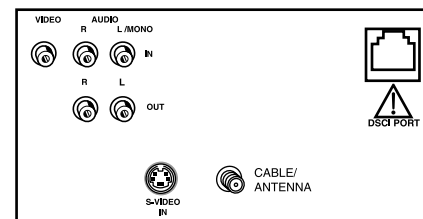

Configuration Menus with Non-Volatile Memory for site-specific specifications and limitations on how televisions can be operated and retained, even when power is lost

Selectable Weak Signal Muting mutes audio, blanks video and provides an on-screen message if signal is weak or lost

Selectable Clock and Scheduler with automatic time set allows TV signal to automatically set time (where available); scheduled turn on/off events can be one-time or recurring

Selectable Automatic Turn-off permits television to turn off automatically after a period of inactivity

IR and Wired Cloning Capabilities allow rapid duplication of configuration information between televisions for ease of installation and maintenance

Front Access A/V Jacks offer convenient connection of external audio or video components

Front Panel Lockout prevents tampering

Commercial Cabinet with Spill-Resistant Back prevents equipment damage and provides integral mounting ability

Decommercialization facilitates after-market resale and allows television investment recovery at the end of service life

Specifications

Lines of Horizontal Resolution: 707*

Inputs: Audio: right & left/monaural

Video: CVBS

S-Video: Y/C

DSCI port for interactivity

Front: video and right & left/monaural audio

Outputs: Audio: right & left/monaural (variable fixed)

front

back

Power Cord: 10-foot, 3-prong grounded

Power Requirements: 120VAC (+/-)10%, 60Hz

Power Consumption: Stand-by: less than 3 watts (Energy Star Certified)

Operating: 142 watts

Cabinet: Construction: high-impact flame-retardant polystyrene, spill-resistant back

Finish: textured dark silver

Dimensions: 30 9/10"H, 33 3/5"W, 24 3/10"D

Remote: User Remote included

Shipping Weight: 190 lbs. (approximate)

Certification: UL Commercial Listing

Limited Warranty: 1 year parts and labor, 2 years picture tube

* Lines per picture width based on EIA measurement criteria.

** Check your cable company's compatibility requirements.

*** This television receiver provides display of television closed-captioning in accordance with §15.119 of the FCC rules. This television does not support color attributes of television closed-captioning.

Optional Accessories

CBX203 ClonePRO™ Remote

This unique accessory developed by RCA significantly reduces installation and programming time, allowing you to program one television and then transfer the same data to all similar sets in just seconds. The more RCA televisions you install, the more efficiency you gain.

Master Remote

The RCA Master Remote maintains control of all setup menus, including audio and video functions.

COMMERCIAL PRODUCTS

©2002 Thomson Inc.

www.rcacommercial.com • Phone: 1-800-333-7221

Commercial Sales and Distribution • MS INH305
10330 North Meridian Street • Indianapolis, Indiana 46290-1024

Trademark(s) ® Registered Marca(s) Registrada(s) Printed in U.S.A. 12/02-5M
TV pictures simulated Specifications subject to change without notice.