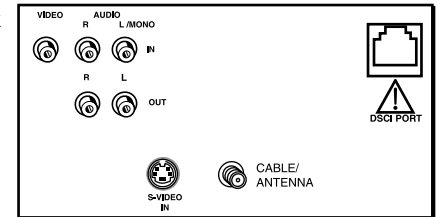

Selectable Automatic Turn-off permits television to turn off automatically after a period of inactivity

IR and Wired Cloning Capabilities allow rapid duplication of configuration information between televisions for ease of installation and maintenance

Front Access A/V Jacks offer convenient connection of external audio or video components

Front Panel Lockout prevents tampering

Commercial Cabinet with Spill-Resistant Back prevents equipment damage and provides integral mounting ability

Decommercialization facilitates after-market resale and allows television investment recovery at the end of service life

COMMERCIAL PRODUCTS

©2002 Thomson Inc.

www.rcacommercial.com • Phone: 1-800-333-7221

Commercial Sales and Distribution • MS INH305
10330 North Meridian Street • Indianapolis, Indiana 46290-1024

Trademark(s) © Registered Marca(s) Registrada(s) Printed in U.S.A. 12/02-5M
TV pictures simulated Specifications subject to change without notice.

Specifications

Lines of Horizontal Resolution: 680*

Inputs: Audio: right & left/monaural
Video: CVBS
S-Video: Y/C
DSCI port for interactivity
Front: video and right & left/monaural audio

Outputs: Audio: right & left/monaural (variable fixed)

front

back

Power Cord: 10-foot, 3-prong grounded

Power Requirements: 120VAC (+/-)10%, 60Hz

Power Consumption: Stand-by: less than 3 watts (Energy Star Certified)

Operating: 125 watts

Cabinet: Construction: high-impact flame-retardant polystyrene, spill-resistant back

Finish: textured dark silver

Dimensions: 23"H, 25 3/8"W, 18 7/8"D

Remote: User Remote included

Shipping Weight: 85 lbs. (approximate)

Certification: UL Commercial Listing

Limited Warranty: 1 year parts and labor, 2 years picture tube

* Lines per picture width based on EIA measurement criteria.

** Check your cable company's compatibility requirements.

*** This television receiver provides display of television closed-captioning in accordance with §15.119 of the FCC rules. This television does not support color attributes of television closed-captioning.

Optional Accessories

CBX203 ClonePRO™ Remote

This unique accessory developed by RCA significantly reduces installation and programming time, allowing you to program one television and then transfer the same data to all similar sets in just seconds. The more RCA televisions you install, the more efficiency you gain.

Master Remote

The RCA Master Remote maintains control of all setup menus, including audio and video functions.