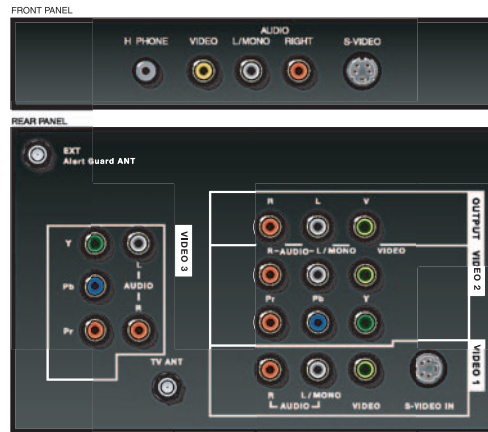

Additional alerts are provided for all 50 states for national, regional and state civil emergencies including high-level federal emergencies, national attack warnings, terrorist attack alerts, bio-warfare alerts, and other immediate life-threatening emergencies. These national security alerts are relayed by the Federal Emergency Management Agency (FEMA), an agency of the U.S. Department of Homeland Security, and are transmitted over the National Oceanic and Atmospheric Administration (NOAA)'s broadcast network.

Weather and other hazard information brought to you by the National Oceanic and Atmospheric Administration (NOAA)