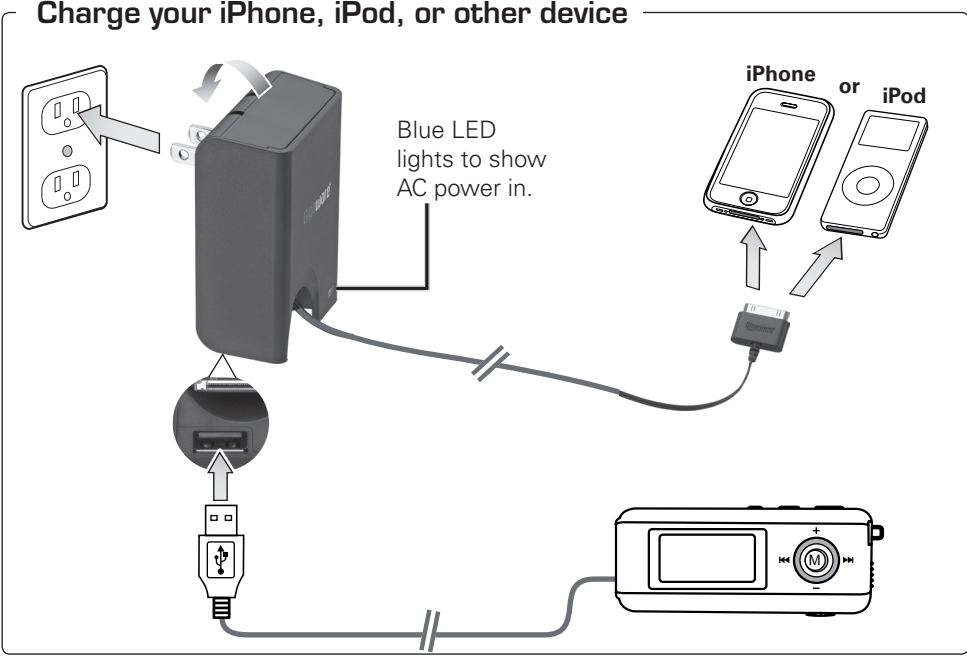

Gigaware
 12-636 Quick Start
**Rapid Home Charger
 for iPod® or iPhone™**
Start Here
 See the User's Guide for complete instructions.

Package contents

Charger

User's Guide

Quick Start

Free Manuals Download Website