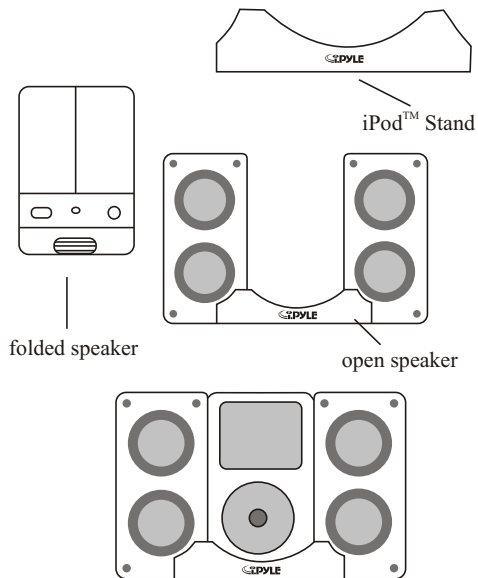

PiP8 layout

i.PYLE

Figure 1

PiP8 instructions

1. Open the battery compartment located on the back of the speaker. Insert 6 AA batteries. Note: you may also power the PiP8 using the included AC adapter.
2. For using the PiP8 with your iPod™ simply attach the included stand to the front of the speakers. The stand will snap into the 2 holes on the front of the speaker. (see figure 1)
3. Move the power switch located on the top of the speaker to the "on" position. The LED will confirm the speaker is powered on.
4. Unwrap the speaker cable from the PiP8 and plug it in to your audio device of choice.
5. Always power the speaker "off", when not in use.
6. For protection, store your PiP8 in the included protective carrying case.

The PiP8 provides high quality sound in a compact, foldable design. The PiP8 is fully compatible with iPod™, iPod™ mini, iPod™ shuffle, MP3, CD players and any other audio device with a 3.5mm mini-jack audio output. Take your portable audio devices wherever you go. PiP8 can be powered using the included AC adapter or take it to go using 6 "AA" batteries. PiP8 brings BIG sound in a compact, travel friendly design.