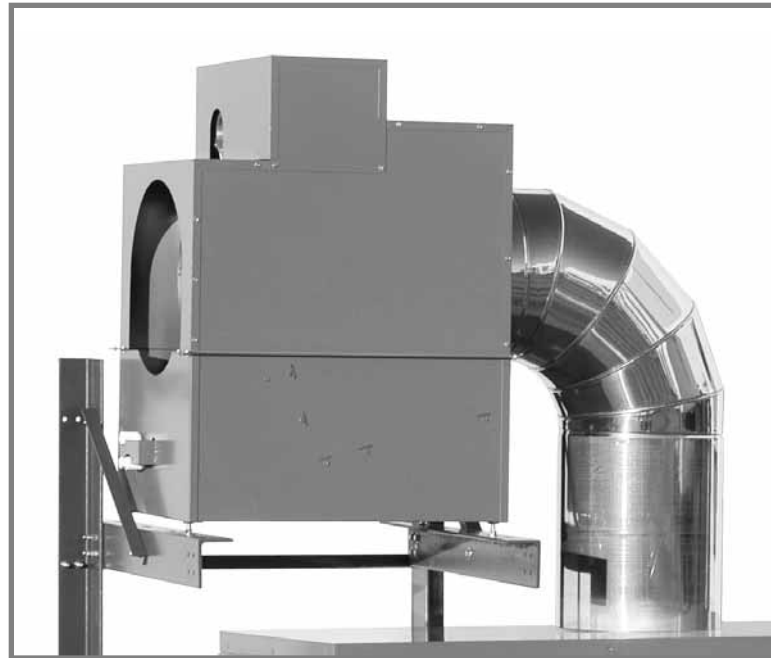

**COMMERCIAL
CHX (CONDENSING HEAT EXCHANGER)**

CATALOG NO. 9300.73
Effective: 07-15-06
Replaces: 05-10-06

RAYPAK ILLUSTRATED PARTS LIST

MODEL SIZES: 500, 750, 1000, 1500

MODEL TYPE: CHX

DATE OF MANUFACTURE: 2004 THRU CURRENT

THE PARTS LISTED ARE FOR STANDARD EQUIPMENT FOR THIS MODEL TYPE. RAYPAK RESERVES THE RIGHT TO SUBSTITUTE, DELETE OR CHANGE ANY PART WITHOUT NOTIFICATION. THE ADDITION OF OPTIONS MAY ALSO CHANGE SOME OF THE PARTS. ORDER REPLACEMENT PARTS FROM ACTUAL HEATER COMPONENTS.

FOR DETAILED INSTRUCTIONS, SEE "HOW TO USE YOUR RAYPAK ILLUSTRATED PARTS LIST",
CATALOG NO. 9001.10

Raypak, Inc., 2151 Eastman Avenue, Oxnard, CA 93030
(805) 278-5300 Fax (800) 872-9725
Litho In U.S.A.