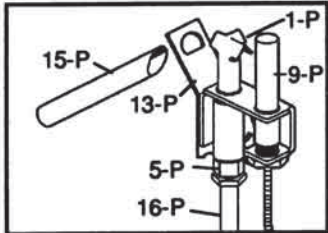

Robertshaw MV