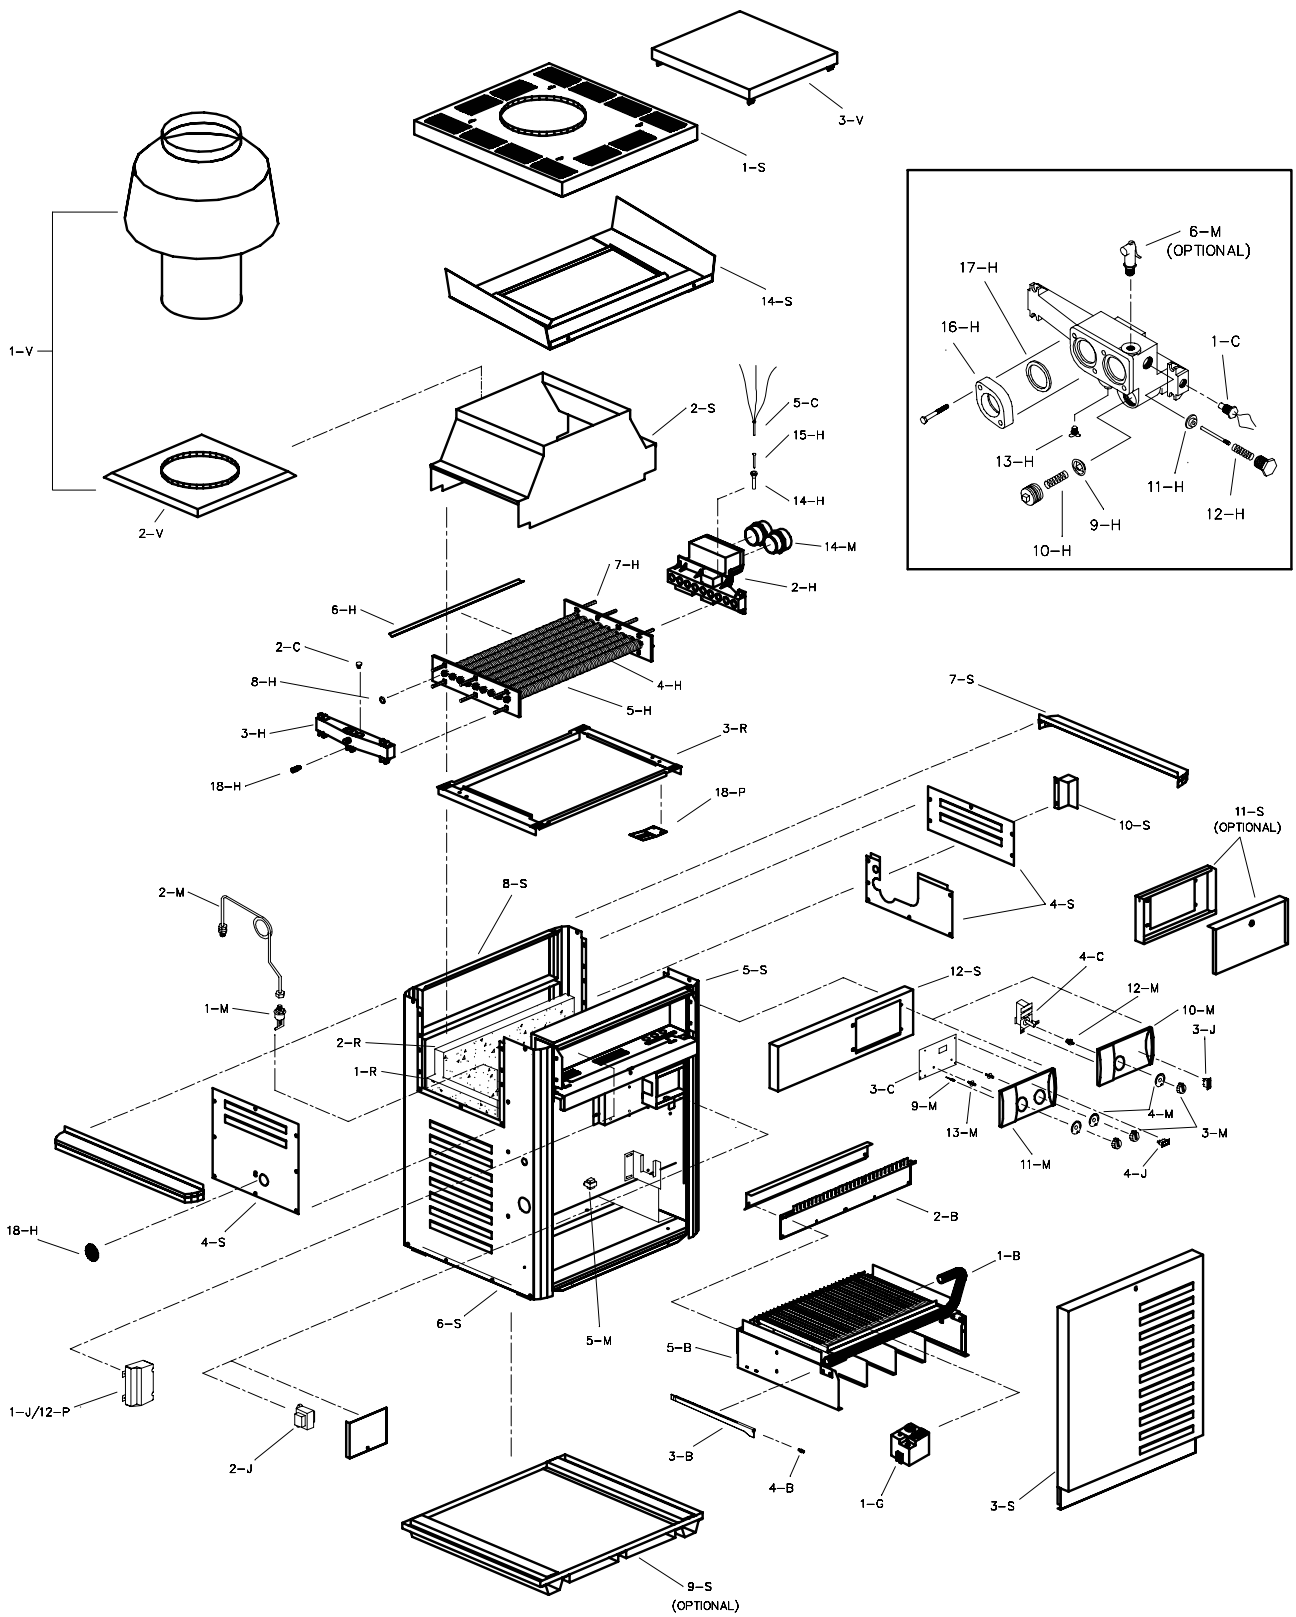

Robertshaw MV