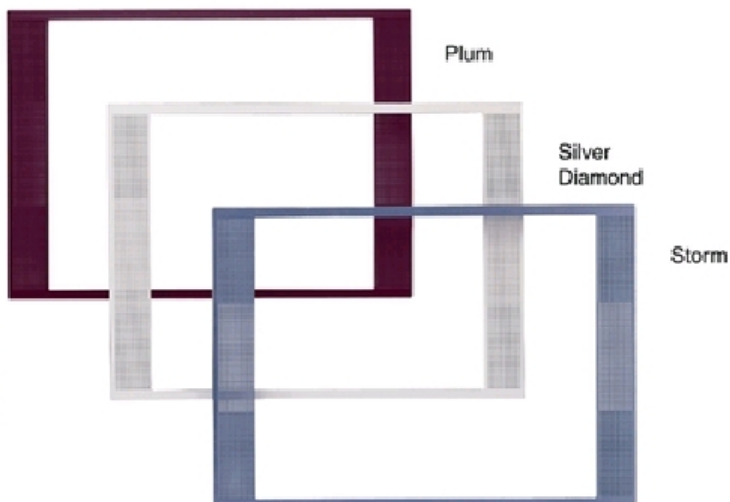

RCA

F20TF30

20" (Diagonal) TruFlat™ Stereo Television with Optional Color-Change Clip'On Frames^{1A}

Features

TruFlat™ Picture Tube

Exclusive RCA VPORT™

YPrPb Component Inputs - For Direct Connection of Video Devices with YPrPb Outputs such as DVD Players, Satellite Receivers, or Digital Cable Boxes

Digital 3-Line Comb Filter

Two Sets of Stereo Audio Video Inputs with S-Video, Component Video Inputs (YPrPb), One Pair Switchable Audio Outputs. And Front Av Inputs with Headphone Jack.

Guide Plus+ GOLD¹ On-Screen Program Guide

Optional Color-Change Clip'On Frame - TV Comes with Graphite Gray Clip'On

Benefits

Reduces peripheral screen reflections & glare by over 60% compared to standard tubes. Offers a wider effective viewing area from any angle. Detail clarity adds realism.