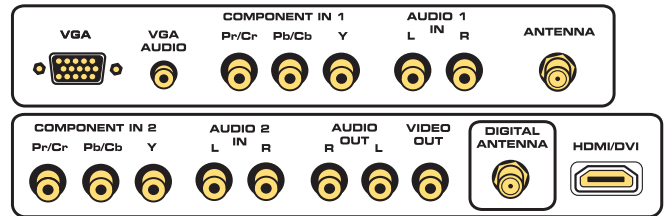

REAR PANEL

SIDE PANEL

S-Video input	1
Audio input for Composite	1 set Phono L/R
VGA (PC input)	1
Audio input for VGA	1 - 3.5mm PC Audio
Component Video Input (YCrCb/YPrPb)	2 set
Audio input for Component Video	2 set Phono L/R
DVI - HDCP or HDMI	1 HDMI *
Audio input for DVI - HDCP or HDMI	1 set Phono L/R for DVI

CONNECTIONS — OUTPUTS

Headphone Jack	Yes
Video Output	1
Audio Output	1 set Phono L/R

REMOTE CONTROL

Model Number	RCR311TBM2S
Type	3-Device Universal

ACCESSORIES SUPPLIED

Users Guide	English, French
Power Cord	Yes

GENERAL

Finish	Satin Silver/Black Border
Detachable base	Yes
Power Supply	Built-in
Packaging Size (HxWxD) inches	32.6 x 46.1 x 16.1
Weight (lbs) (Product/Packaged)	100.2 / 105.2

* SRS, TruSurround, TruSurround XT, SRS WOW and SRS Focus are trademarks or registered trademarks of SRS Labs, Inc.

** HDMI, the HDMI logo and High-Definition Multimedia Interface are trademarks or registered trademarks of HDMI Licensing LLC.

Product features, definitions and physical specifications are subject to change without notice.

RCA and associate marks are trademarks of THOMSON S.A. used under license by TTE CORPORATION.

TTE
TTE Technology, Inc.
Indianapolis, IN USA 46290