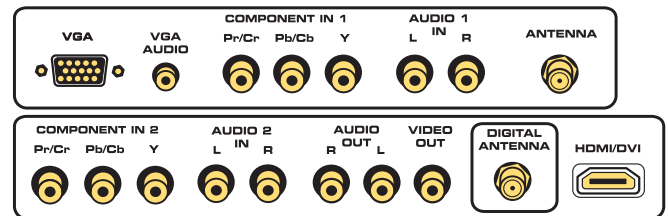

SDTV / EDTV / HDTV Capability
Category
RF Tuning Capability
Analog Video Formats (NTSC/480i)
Digital Video Formats (480p, 720p, 1080i)

HDTV
Plasma
ATSC/NTSC/QAM
AV / S-Vid / Component
Component, HDMI

PICTURE

Display Type
Screen Size
Display Aspect Ratio
Display Resolution
Brightness (cd/m²)
Contrast Ratio
Adjustable Color Temperature
Adjustable Picture Control
Format Control
Gamma Correction
Comb Filter
Reverse 3:2 Pull Down (Film Mode)
Noise Reduction

PDP
42"
16:9
1024x768
1200
10000:1
Yes
bright, cont, sharp, color, tint
4:3, 14:9 Zoom, 16:9 Zoom,
Cinerama, 16:9 Widescreen
Yes
3D/YC
Yes
Yes - 1H only

SOUND

Audio Power (Watts) Front Speakers
Treble, Bass, Balance, Volume, Mute Control
Broadcast Stereo
Second Audio Program (SAP)
Headphone Adjustments
Premium Sound

8 W/CH x 2
Yes
MTS Stereo
Yes
Yes
SRS WOW*

CONVENIENCE

Front Panel Controls
PC Compatibility (via 15 pin d-sub)
Audio in PC mode (Multitask Audio™)
Auto Tune (one-button launch)
Auto Channel Search
Multilingual On-Screen-Display
Channel Labeling
Closed Caption Capability
Parental control (V-Chip)
Picture Reset
Picture Memory Presets
Commercial Skip
Clock
Sleep Timer
Text Input (via USB/Card Reader) - Timed Messages

Power, CH +/-, Vol +/-, Menu
Yes
Yes
Yes
Yes
English, Spanish, French
Yes
Yes
USA & Canada
Yes
Yes
Yes
Yes
Yes

CONNECTIONS — REAR/SIDE INPUTS

RF Input (ATSC/NTSC)
Composite Video input
S-Video input

2
1
1

REAR PANEL

SIDE PANEL

Audio input for Composite
VGA (PC input)
Audio input for VGA
Component Video Input (YCrCb/YPrPb)
Audio input for Component Video
DVI – HDCP or HDMI
Audio input for DVI – HDCP or HDMI

1 set Phono L/R
1
1 - 3.5mm PC Audio
2 set
2 set Phono L/R
1 HDMI **
1 L/R for DVI

CONNECTIONS — OUTPUTS

Headphone Jack
Video Output
Audio Output

Yes
1
1 set Phono L/R

REMOTE CONTROL

Model Number
Type

RCR311TBM2S
3-Device Universal

ACCESSORIES SUPPLIED

Users Guide
Power Cord

English, French
Yes

GENERAL

Finish
Detachable base
Wall Mounting
Power Supply
Packaging Size (HxWxD) inches
Weight (lbs) (Product/Packaging)

Birch Frame w/Cherry Finish / Black Trim
Yes
Requires a "Universal Bracket"
Built-in
39.7 x 46.1 x 16.1
93.2 / 105.2

* SRS WOW is a registered trademark of SRS Labs, Inc.

** HDMI, the HDMI logo and High-Definition Multimedia Interface are trademarks or registered trademarks of HDMI Licensing LLC.

Product features, definitions and physical specifications are subject to change without notice.

RCA and associated marks are trademarks of THOMSON S.A. used under license to TTE CORPORATION.