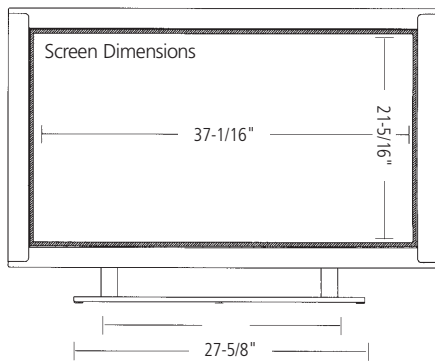

## Optional Attachments

Shown with optional stand and speakers.

Optional Television Stand Model PLB1

Optional Speakers including matching stands (Model SPK42)

- **Speaker Specifications:**

- Passive radiator design
- 2 - 92 mm diameter
- Impedance 6 ohms
- Maximum input rating 10 watts

## Dimensional Drawings

Shown with optional stand.