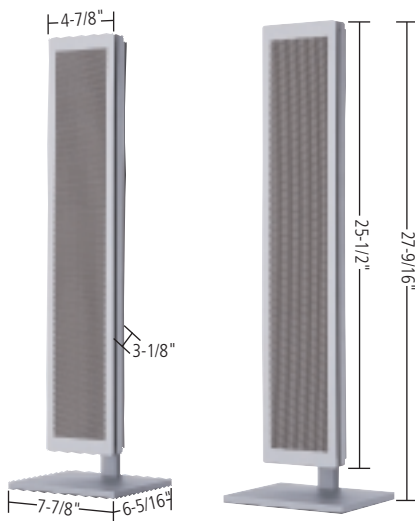

## The RCA HD/Digital Receiver adds to the superior picture quality of plasma.

The RCA HD/Digital Receiver has a built-in DIRECTV receiver and is an essential part of the plasma equation, providing a wide variety of digital programming options. Specifically, the DTC100 accepts all local digital programming, as well as local analog broadcasts and analog cable. When combined with a DSA8900E dish (sold separately), you have access to over 225 channels of digital-quality entertainment from DIRECTV (programming sold separately). The DTC100 and DSA8900E will also provide access to DIRECTV® high-definition programming. The DTC100 digital receiver not only puts digital entertainment possibilities into the plasma picture—it also makes an impact with digital-quality sound. The receiver offers 5.1-channel Dolby Digital<sup>2</sup> Surround Sound capability with up to five full channels and a sixth low-frequency-effects (subwoofer) channel.

## Optional Attachments

Shown with optional stand and speakers.

Optional Television Stand Model PLB1

Optional Speakers including matching stands (Model SPK42)

- **Speaker Specifications:**

- Passive radiator design
- 2 - 92 mm diameter
- Impedance 6 ohms
- Maximum input rating 10 watts