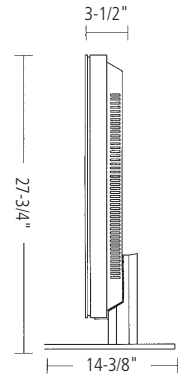

## Optional Attachments

Shown with optional stand and speakers.

Optional Television Stand Model PLB1

Optional Speakers including matching stands (Model SPK42)

- **Speaker Specifications:**

- Passive radiator design
- 2 - 92 mm diameter
- Impedance 6 ohms
- Maximum input rating 10 watts

## Dimensional Drawings

Shown with optional stand.