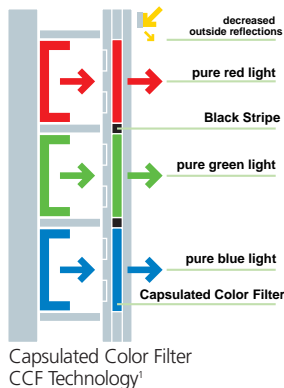

## 42" <sup>diagonal</sup> Digital Plasma Monitor Receiver

- Digital Video Resolution (853H x 480V)
- 500:1 Typical Panel Contrast Ratio
- Plasma Screen CCF Technology (Capsulated Color Filter)
- 160-Degree Viewing Angle
- 3D-Y/C Digital Comb Filter
- Digital TV Mode 720p/1080i
- Built-In Stereo Amp (2x7 Watts Per Channel)
- External Speaker Terminals
- Universal Remote Control
- On-Screen Menu System (English, Spanish, French)
- Picture Controls
- Sound Controls
- Four Picture Modes
- Gold-Plated Jacks
- Anti-Glare Screen

Trapped between two glass plates and electronically activated, the plasma produces a controlled energy that is instantaneously transformed into color images by red, green and blue phosphors. The technique is all the more astonishing when you consider that the layer of gas is only 100 microns thick—one-tenth of a millimeter!

RCA combines this technology with the unique Capsulated Color Filter<sup>1</sup> process: a grid of colored micro-filters positioned on the screen. The fidelity of the colors is so high, they are virtually identical to the colors in nature. In fact, they are indistinguishable.

- **3D Y/C Digital Frame Comb Filter**

The ultimate in color separation—this three-dimensional filter evaluates both current and future video information, eliminating dot and edge crawl while providing for better transitions between scene changes—resulting in a dramatically enhanced picture.