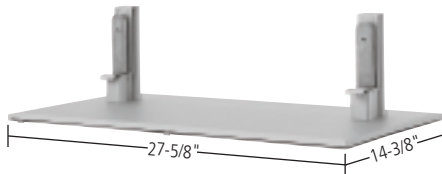

## The RCA HD/Digital Receiver adds to the superior picture quality of plasma.

The RCA HD/Digital Receiver has a built-in DIRECTV receiver and is an essential part of the plasma equation, providing a wide variety of digital programming options. Specifically, the DTC100 accepts all local digital programming, as well as local analog broadcasts and analog cable. When combined with a DSA8900E dish (sold separately), you have access to over 225 channels of digital-quality entertainment from DIRECTV (programming sold separately). The DTC100 and DSA8900E will also provide access to DIRECTV® high-definition programming. The DTC100 digital receiver not only puts digital entertainment possibilities into the plasma picture—it also makes an impact with digital-quality sound. The receiver offers 5.1-channel Dolby Digital<sup>2</sup> Surround Sound capability with up to five full channels and a sixth low-frequency-effects (subwoofer) channel.

## Optional Attachments

Shown with optional stand and speakers.

Optional Television Stand Model PLB1

Optional Speakers including matching stands (Model SPK42)

- **Speaker Specifications:**

- Passive radiator design
- 2 - 92 mm diameter
- Impedance 6 ohms
- Maximum input rating 10 watts