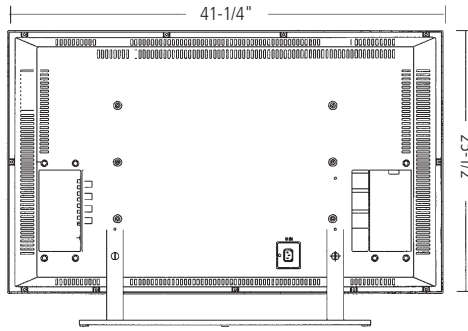

## Optional Attachments

Shown with optional stand and speakers.

Optional Television Stand Model PLB1

Optional Speakers including matching stands (Model SPK42)

- **Speaker Specifications:**

- Passive radiator design
- 2 - 92 mm diameter
- Impedance 6 ohms
- Maximum input rating 10 watts

## Dimensional Drawings

Shown with optional stand.