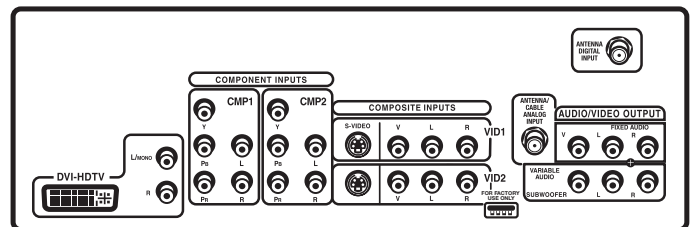

RCA

R52WH76

Product Size (H x W x D) : 51-3/4 x 48-3/4 x 22-3/4 inches

52" Diagonal HDTV Projection Television

Features and Benefits

Built-in HDTV Tuner for Access to High Definition Programming

3-Line Digital Comb Filter Creates a Sharp and Clear Picture

52" Diagonal HDTV Projection Television Specifications

BRAND

RCA

TECHNOLOGY

Category
Screen Size
Screen Type
Tuner
Comb Filter

HDTV
52"
16:9
NTSC/ATSC
3-Line Digital

PICTURE

Adaptive Video Noise Reduction
Adjustable Color Warmth
Adjustable Picture Control
Cinerama
Format Control
Auto Color Balance (AKB)
Auto Color Control
Convergence
Optimum Contrast, High-Resolution Screen
Integrated Shield
Horizontal Viewing Angle (Degrees)
Vertical Viewing Angle (Degrees)
Dynamic Focus
Edge Replacement / SVM
Horizontal Resolution (Picture Width)
Picture Power (Watts)
Reverse 3:2 Pull Down
Picture Presets
Wide Band Video Amplifier
Input Signal Compatibility

10W/CH
5 Band
7 + Personal
2- Full-range
Broadcast Stereo w/ dbx Noise Reduction
Yes
Yes
W/Main volume

CONVENIENCE

Auto Channel Search
Multilingual On-Screen-Display
Auto On + Auto Channel + Auto Volume
Auto Tune
Front Panel Lock
Maximum volume limiter
Commercial Skip
Parental control (V-Chip)
Picture Freeze
Clock, Sleep and Alarm Timers

Yes
English, Spanish, French
Yes
Yes
Yes
Yes
Yes
USA & Canada
Yes
Yes

CONNECTIONS (REAR PANEL)

Composite Video Inputs + S-video + L/R Audio	2
HD Component (YPrPb) Video + L/R Audio	2, SYNCROSCAN
DVI	1
RF Input	2
L/R/Subwoofer Variable Outputs	1
Video + Fixed L/R Audio Out	2