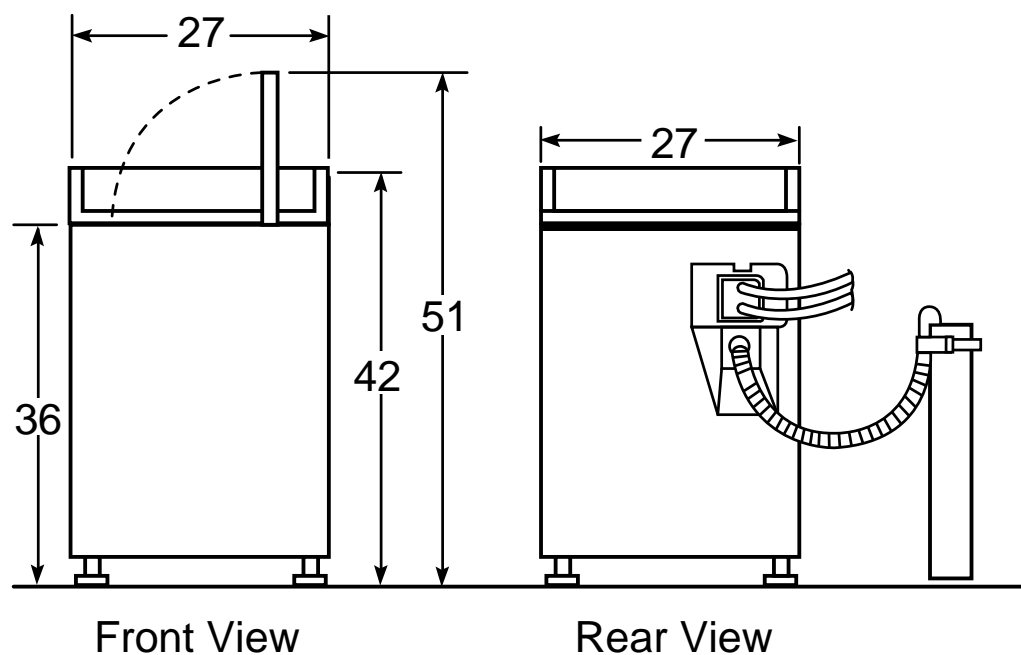

YWSR4100VWW—Super Capacity Washer

Washer Dimensions (in inches)

Circuit Requirements: An individual, properly-grounded branch circuit, with a three-prong grounding-type receptacle, protected by a 15 or 20 amp circuit breaker or a time-delay fuse, is required.

Electrical Rating: 115V, 60Hz, 10 Amps

YWSR4100VWW—Super Capacity Washer

Features and Benefits

- Super (3.2 Cu. Ft.) Capacity
- Balance Pro™ Suspension System
- 7 Wash Cycles
- Cycles: Permanent Press, Knits, Delicates, Cottons Regular with Heavy Soil, Normal Soil, Light Soil, Soak Cycle
- 2 Wash/Spin Speed Combinations
- 3 Wash/Rinse Temperatures
- 3 Water Levels
- Fabric Softener Dispenser
- Bleach Dispenser
- FlexCare™ Agitator
- Self-Cleaning Filter
- Left-Hand Lid Opening
- Tuf Tub™ Basket
- Front Serviceable
- Model YWSR4100VWW-White on White
- Model YWSR4100VAA-Almond on Almond