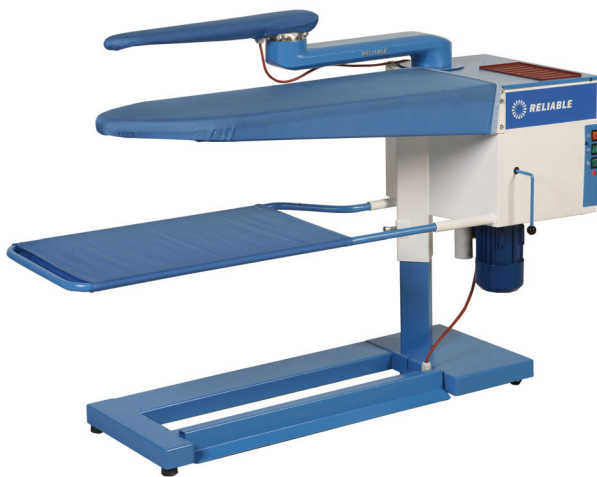

424HAB

Professional Vacuum & Up-Air Pressing Table

Model	424HAB
Electrical	110V
Heated pressing surface	Standard
Functions	Vacuum & up-air
Power consumption	10 amps
Pressing dimensions	43.5" x 14"
Iron rest	Standard
Swing arms	400 series cast arm
Bucks	#100728H 28" sleeve buck
Shipping dimensions	16" x 60" x 24"
Weight	175 Lbs
Warranty	Reliable™ 1 Year Warranty

DESCRIPTION

For the ultimate pressing performance, we suggest the 424HAB - with features that will give you professional results every time.

All our 400 series pressing tables are equipped with the industries strongest (for fast drying time) and fastest (no waiting for the motor to rev up) 3/4 h.p. vacuum motors. The up-air feature reverses the vacuum to create blowing so you can press on a cushion of air. Perfect for those delicate areas that are prone to show marks on the fabric (pocket area on pants, fly front, jacket lining, corduroy, velvet and so on... any area that if you pressed on a hard surface, it would leave an impression or crush the nap of the fabric).

The clothes you press deserves better... with the 424HAB's professional tools (vacuum and up-air), you will notice an immediate improvement in the finish quality of your ironing.

BEST USED FOR

Skirts, blouses, dresses and shirts, children's clothing, general touch-up work

FEATURES

- 3/4 h.p. vacuum & up-air motor
- Heavy-duty #400 series swing double arms and arm holder
- #100728H 28" sleeve buck - heated
- Thermostat to control the heating element temperature
- Height adjustable
- Built-in heating element
- Long-life silicone pad and nylon cover
- Iron rest (adjustable)