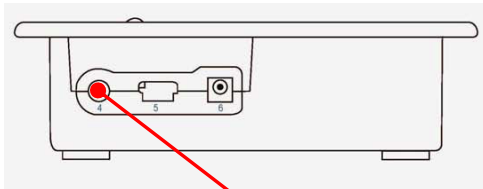

Requirements for connecting systems:

1. Revolabs Single Channel System
2. Tandberg 880 MXP video codec
3. QTY 1 07-STEMIC-PPP Line-to-Mic Interface Cable*

* OPTIONAL FROM REVOLABS

NOTE: IMAGES OF SET UP SCREENS ARE DEFAULT SETTINGS FROM TANDBERG AND ARE PART OF THE TANDBERG MXP ADMINISTRATOR'S GUIDE © MAY 2008

Connecting the Cables

CONNECTING A REVOLABS SINGLE CHANNEL SYSTEM TO TANDBERG EDGE 75/85/95 MXP VIDEO CODEC

1. Connect the 07-STEMIC-PPP cable between the 2.5mm analog output of the Revolabs Single Channel to the MIC 1 input of the Tandberg Edge 75/85/95 MXP

Configuring the Edge 75/85/95 MXP Video Codec

CONFIGURING THE AUDIO MENUS OF THE EDGE MXP VIDEO CODEC

1. Go to **AUDIO SETTINGS**
2. Select **INPUTS**
3. Confirm that **MIC 1** is **ON**

4. Adjust the audio Input Type Level if necessary (recommend +8dB)
5. Speak into the Revolabs microphones that are connected to MIC 1. The audio meter should peak at about 5dB for normal speech.