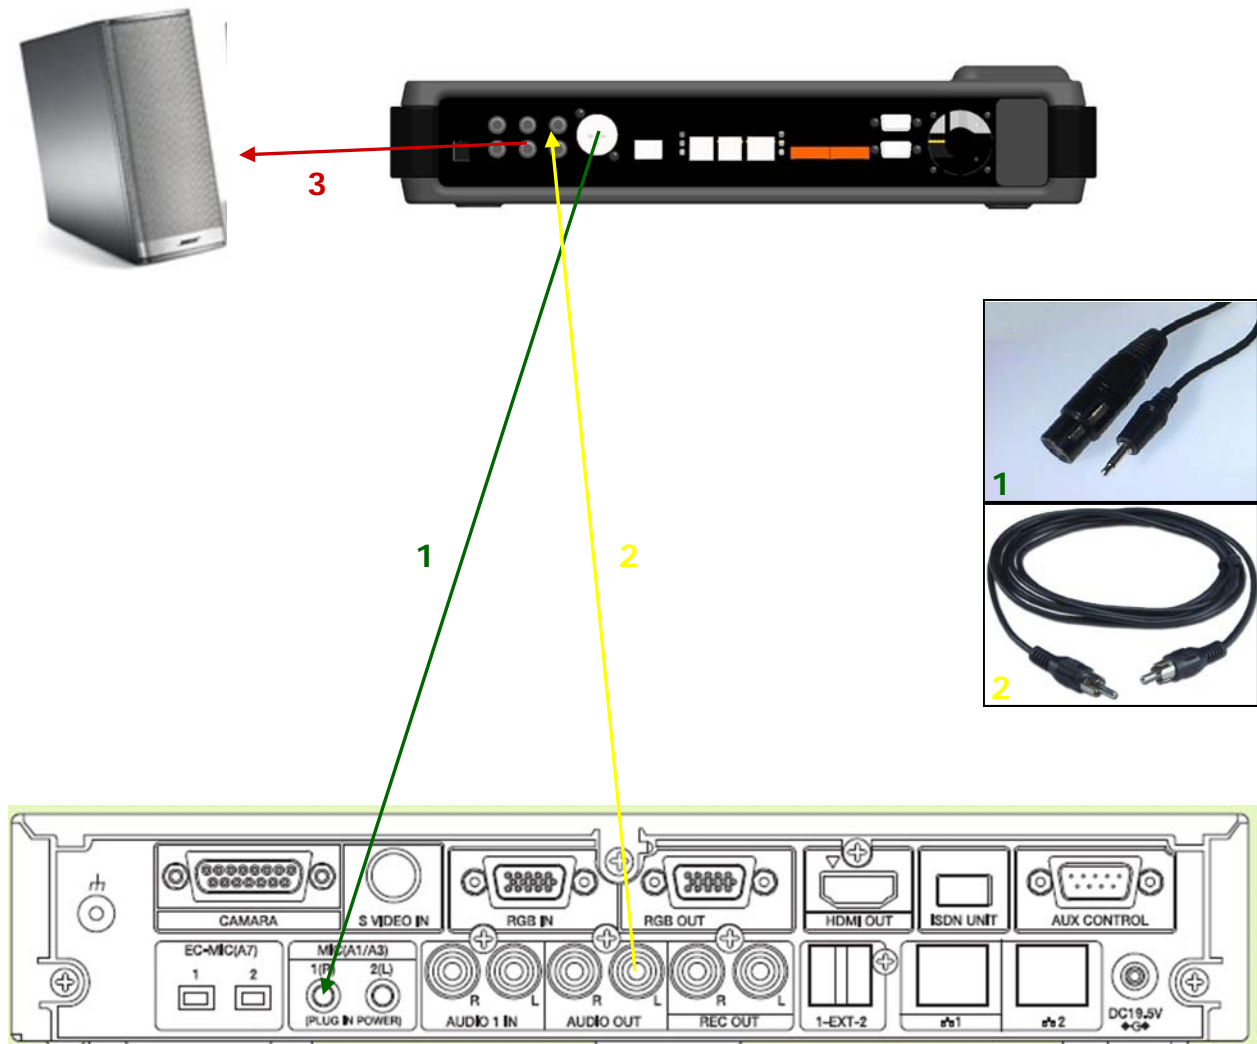

Revolabs Fusion™ Microphone System — Sony XG-80 Setup Guide

This setup guide will guide you through the steps needed to properly connect a Revolabs Fusion Microphone System to a Sony XG-80 video codec.

Requirements for connecting systems:

1. Revolabs Fusion 4 or 8 channel Microphone System
2. Sony XG-80 video codec
3. QTY 1 Female XLR—1/8" mono male cable* (i.e. Calrad 10-144)
4. QTY 1 RCA male — RCA male cable
5. Amplified Speakers

* Optional Item

Connecting the Cables

1. Connect a Female XLR – 1/8" audio cable between the XLR "CONF OUT" port on the Fusion and the "MIC 1" port on the Sony XG-80.
2. Connect a Male RCA-RCA audio cable between the "CONF IN" port on the Fusion and the L "AUDIO OUT" port on the XG-80.
3. Connect a Male RCA audio cable between the "Room Out" port on the Fusion and the Amplified Speakers.