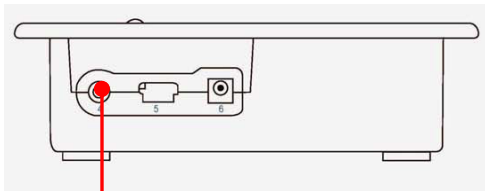

Requirements for connecting systems:

1. Revolabs Single Channel System
2. Tandberg 6000 / 8000 MXP video codec
3. QTY 1 07-STEMIC-PPP Line-to-Mic Interface Cable*

* OPTIONAL FROM REVOLABS

NOTE: IMAGES OF SET UP SCREENS ARE DEFAULT SETTINGS FROM TANDBERG AND ARE PART OF THE TANDBERG MXP ADMINISTRATOR'S GUIDE © MAY 2008

Connecting the Cables

CONNECTING A REVOLABS SINGLE CHANNEL TO TANDBERG 6000 / 8000 MXP VIDEO CODEC

1. Connect the 07-STEMIC-PPP cable between the 2.5mm analog output of the Revolabs Single Channel to the MIC 1 input of the Tandberg 6000 / 8000 MXP