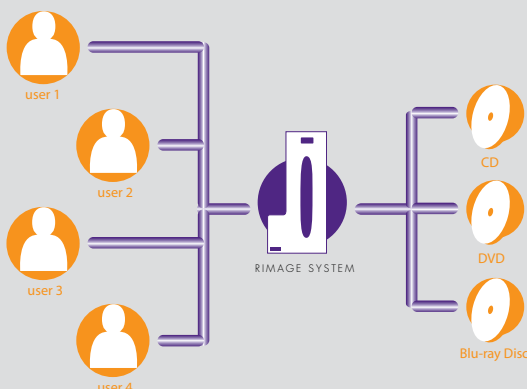

## Rimage Producer Software Suite - Limitless Possibilities

The Rimage Producer Software Suite provides exclusive applications and features that businesses need to manage a successful in-house publishing operation. The Producer Software Suite includes several key components:

Job creation and submission:

**QuickDisc** software for PC workstations

**DiscFlow™** software for Macintosh® workstations

**CD Designer** to help users create custom labels and disc graphics.

**WebRSM** to monitor jobs, change and view settings, and view and acknowledge alerts for all Rimage systems on the network through a web browser.

**AutoDiscovery Server** to automatically "find" Rimage systems on the network.

### Key Software Features Include:

**Disc Spanning.** This exclusive feature allows large data sets to be recorded over any number of CD or DVD discs. Each disc is automatically ordered, numbered, and written with a simple application to re-join files at a later time, no matter the software that is locally available.