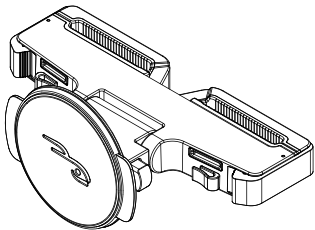

### General description

Congratulations on your purchase of the iPad 2 car mount. The iPad car mount securely holds your iPad 2 for use or display.

### Package contents

Sleeve

Stand with base pre-installed

### Setting up the car mount

1 Open the stand locks.

2 Lift the headrest on the front seat.

3 Rotate the brackets to an angle that will allow the brackets fit through the headrest posts.

4 Slide the brackets through the headrest posts.

8 While pressing the latches on the stand, slide the sleeve into the stand.

9 The stand rotates for 90° viewing your iPad 2 vertically or horizontally. **Caution:** Be very careful and make sure the sleeve is securely mounted to the stand before releasing it.