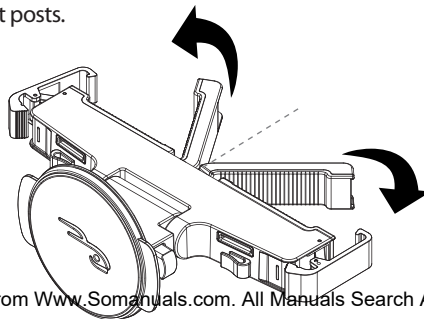

### Setting up the car mount

1 Open the stand locks.

2 Lift the headrest on the front seat.

3 Rotate the brackets to an angle that will allow the brackets fit through the headrest posts.

4 Slide the brackets through the headrest posts.

5 Close the stand's locks.

6 Close the stand locks.

7 Put your iPad 2 into the sleeve by placing the bottom of your iPad 2 into the bottom of the sleeve, then pressing the top of your iPad 2 into the sleeve.

8 While pressing the latches on the stand, slide the sleeve into the stand.

9 The stand rotates for 90° viewing your iPad 2 vertically or horizontally. **Caution:** Be very careful and make sure the sleeve is securely mounted to the stand before releasing it.