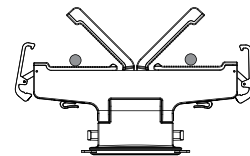

### Setting up the car mount

1 Open the stand locks.

2 Lift the headrest on the front seat.

3 Rotate the brackets to an angle that will allow the brackets fit through the headrest posts.

4 Slide the brackets through the headrest posts.

5 Close the stand's locks.

6 Close the stand locks.

7 Put your iPad 2 into the sleeve by placing the bottom of your iPad 2 into the bottom of the sleeve, then pressing the top of your iPad 2 into the sleeve.