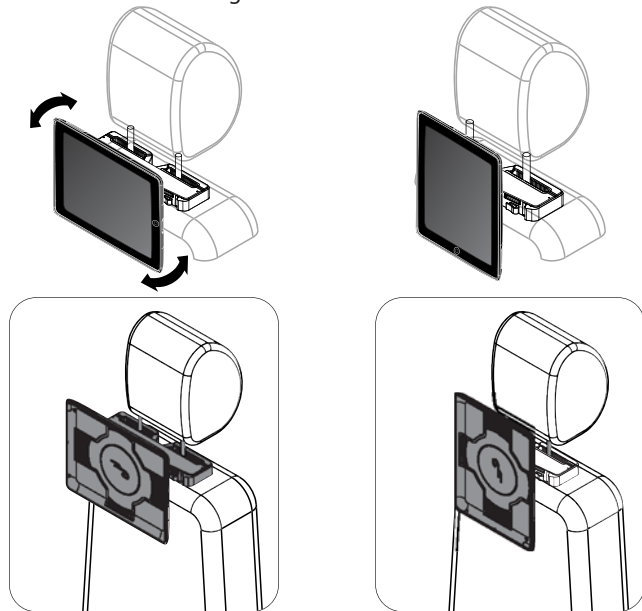

### Setting up the car mount

1 Open the stand locks.

2 Lift the headrest on the front seat.

3 Rotate the brackets to an angle that will allow the brackets fit through the headrest posts.

4 Slide the brackets through the headrest posts.

5 Close the stand's locks.

6 Close the stand locks.

7 Put your iPad 2 into the sleeve by placing the bottom of your iPad 2 into the bottom of the sleeve, then pressing the top of your iPad 2 into the sleeve.

8 While pressing the latches on the stand, slide the sleeve into the stand.

9 The stand rotates for 90° viewing your iPad 2 vertically or horizontally. **Caution:** Be very careful and make sure the sleeve is securely mounted to the stand before releasing it.