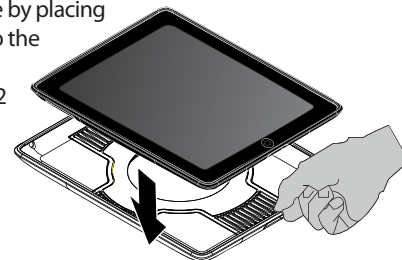

### General description

Congratulations on your purchase of the iPad 2 car mount. The iPad car mount securely holds your iPad 2 for use or display.

### Setting up the car mount

1 Open the stand locks.

2 Lift the headrest on the front seat.

3 Rotate the brackets to an angle that will allow the brackets fit through the headrest posts.

4 Slide the brackets through the headrest posts.

5 Close the stand's locks.

6 Close the stand locks.

7 Put your iPad 2 into the sleeve by placing the bottom of your iPad 2 into the bottom of the sleeve, then pressing the top of your iPad 2 into the sleeve.

8 While pressing the latches on the stand, slide the sleeve into the stand.

9 The stand rotates for 90° viewing your iPad 2 vertically or horizontally. **Caution:** Be very careful and make sure the sleeve is securely mounted to the stand before releasing it.