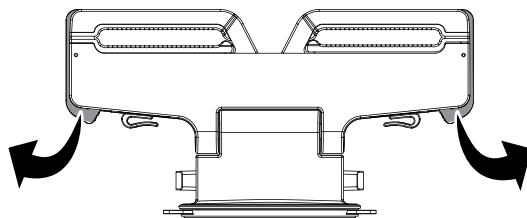

### Package contents

Sleeve

Stand with base pre-installed

### Setting up the car mount

1 Open the stand locks.

2 Lift the headrest on the front seat.

3 Rotate the brackets to an angle that will allow the brackets fit through the headrest posts.

4 Slide the brackets through the headrest posts.

5 Close the stand's locks.

6 Close the stand locks.

7 Put your iPad 2 into the sleeve by placing the bottom of your iPad 2 into the bottom of the sleeve, then pressing the top of your iPad 2 into the sleeve.