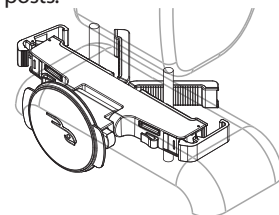

### General description

Congratulations on your purchase of the iPad 2 car mount. The iPad car mount securely holds your iPad 2 for use or display.

### Setting up the car mount

1 Open the stand locks.

2 Lift the headrest on the front seat.

3 Rotate the brackets to an angle that will allow the brackets fit through the headrest posts.

4 Slide the brackets through the headrest posts.

5 Close the stand's locks.

6 Close the stand locks.

7 Put your iPad 2 into the sleeve by placing the bottom of your iPad 2 into the bottom of the sleeve, then pressing the top of your iPad 2 into the sleeve.

8 While pressing the latches on the stand, slide the sleeve into the stand.

9 The stand rotates for 90° viewing your iPad 2 vertically or horizontally. **Caution:** Be very careful and make sure the sleeve is securely mounted to the stand before releasing it.