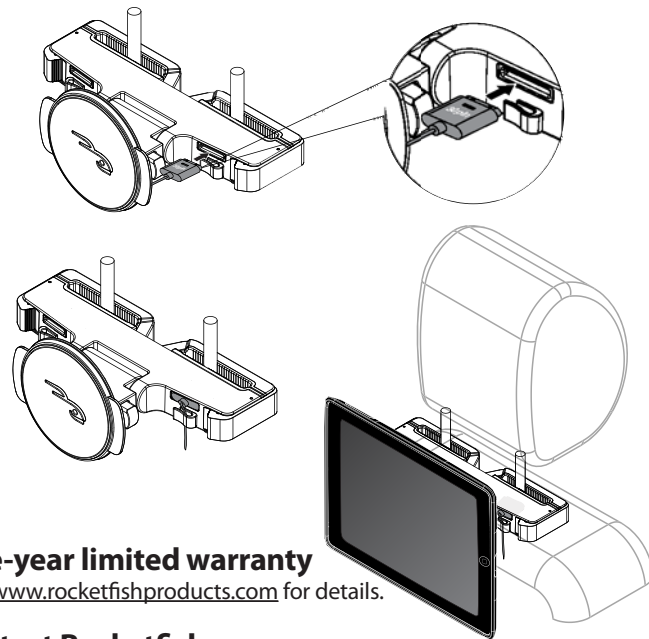

8 While pressing the latches on the stand, slide the sleeve into the stand.

9 The stand rotates for 90° viewing your iPad 2 vertically or horizontally. **Caution:** Be very careful and make sure the sleeve is securely mounted to the stand before releasing it.

**Cable management:**

- Plug the charging cable into the 30-pin slot. Clips also help to hold charging cable and headphone cables in place while on the move.

**One-year limited warranty**

Visit [www.rocketfishproducts.com](http://www.rocketfishproducts.com) for details.