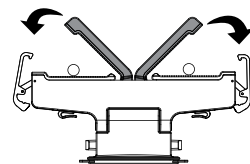

### Setting up the car mount

1 Open the stand locks.

2 Lift the headrest on the front seat.

3 Rotate the brackets to an angle that will allow the brackets fit through the headrest posts.

4 Slide the brackets through the headrest posts.

5 Close the stand's locks.

6 Close the stand locks.

7 Put your iPad 2 into the sleeve by placing the bottom of your iPad 2 into the bottom of the sleeve, then pressing the top of your iPad 2 into the sleeve.