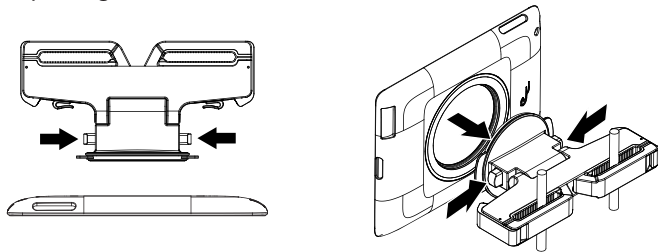

### Setting up the car mount

1 Open the stand locks.

2 Lift the headrest on the front seat.

3 Rotate the brackets to an angle that will allow the brackets fit through the headrest posts.

4 Slide the brackets through the headrest posts.

5 Close the stand's locks.

6 Close the stand locks.

7 Put your iPad 2 into the sleeve by placing the bottom of your iPad 2 into the bottom of the sleeve, then pressing the top of your iPad 2 into the sleeve.

8 While pressing the latches on the stand, slide the sleeve into the stand.

9 The stand rotates for 90° viewing your iPad 2 vertically or horizontally. **Caution:** Be very careful and make sure the sleeve is securely mounted to the stand before releasing it.