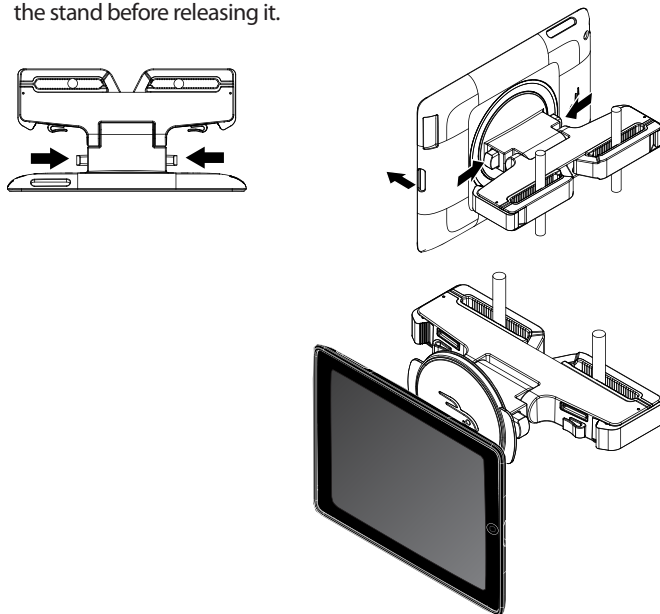

5 Close the stand's locks.

6 Close the stand locks.

7 Put your iPad 2 into the sleeve by placing the bottom of your iPad 2 into the bottom of the sleeve, then pressing the top of your iPad 2 into the sleeve.

8 While pressing the latches on the stand, slide the sleeve into the stand.

9 The stand rotates for 90° viewing your iPad 2 vertically or horizontally. **Caution:** Be very careful and make sure the sleeve is securely mounted to the stand before releasing it.

**To release the sleeve:**

- While pressing the latches on the stand, pull the sleeve away from the stand.
- Caution:** Be very careful and make sure the sleeve is securely mounted to the stand before releasing it.

**Cable management:**

- Plug the charging cable into the 30-pin slot. Clips also help to hold charging cable and headphone cables in place while on the move.

**One-year limited warranty**

Visit [www.rocketfishproducts.com](http://www.rocketfishproducts.com) for details.