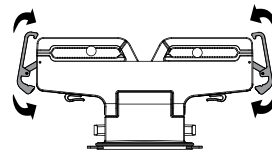

### Setting up the car mount

1 Open the stand locks.

2 Lift the headrest on the front seat.

3 Rotate the brackets to an angle that will allow the brackets fit through the headrest posts.

4 Slide the brackets through the headrest posts.

5 Close the stand's locks.

6 Close the stand locks.

7 Put your iPad 2 into the sleeve by placing the bottom of your iPad 2 into the bottom of the sleeve, then pressing the top of your iPad 2 into the sleeve.