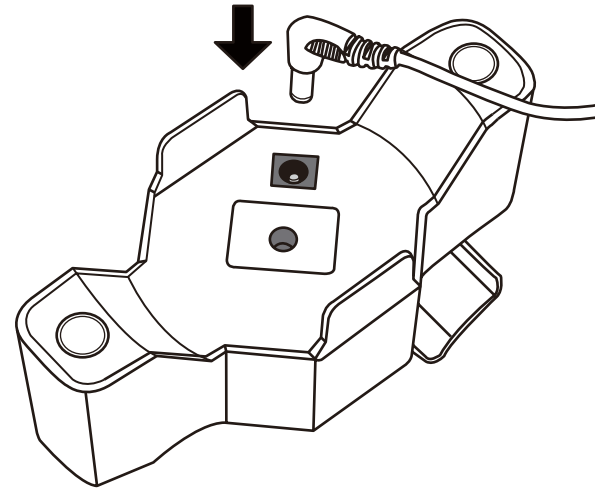

- 1** Place the support pads over the support pad posts, then insert tabs until they firmly click into place.

### Package contents

- Charge base
- Support pads (2)
- AC adapter

- 2** Extend the two stands.

- 3** Plug the AC adapter into the jack on the bottom of the charger, then plug the other end of the adapter into a power outlet. The green power indicator on the AC adapter lights.

- 4** To charge your controllers, insert the PS3 controller top down, making sure to align the mini USB port on the PS3 controller with the USB plug on the docking station.