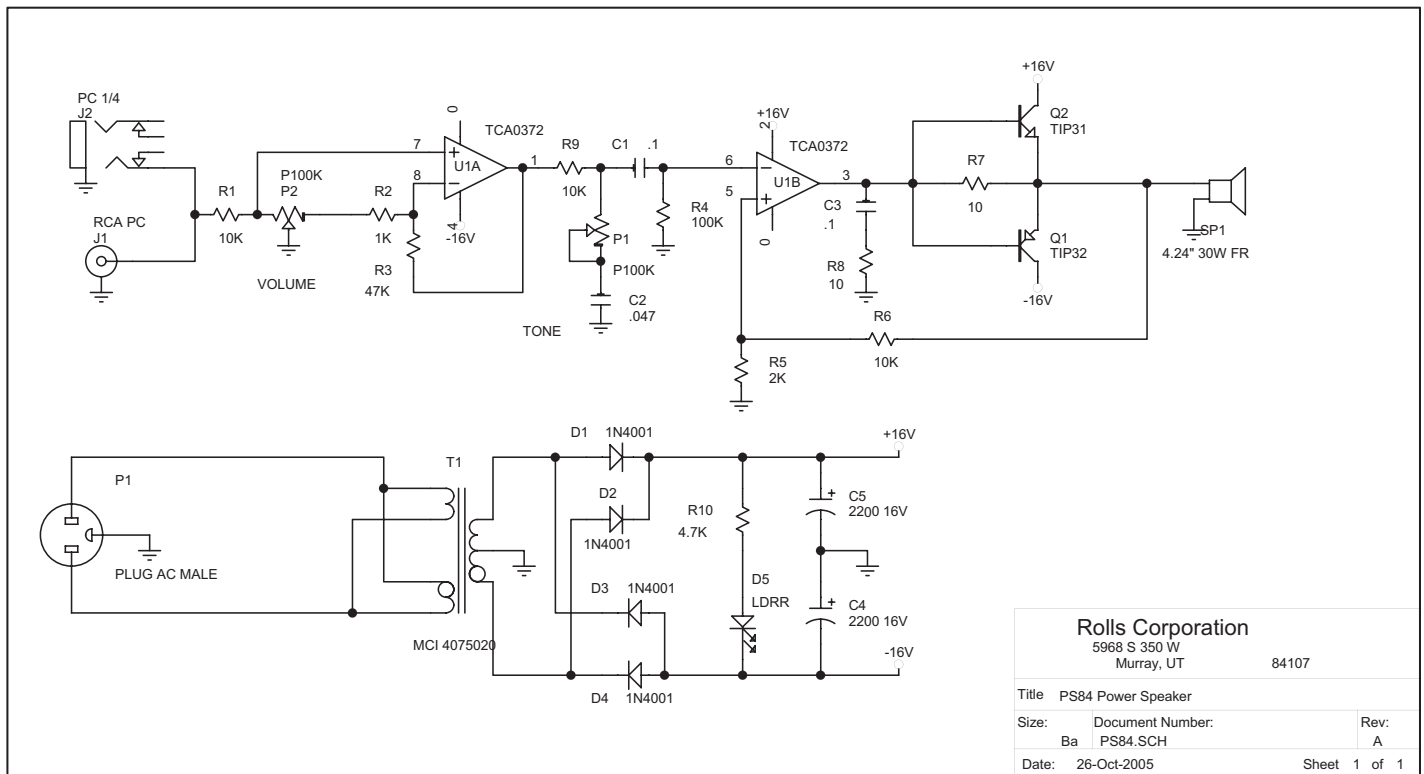

POWER SPEAKER

APPLICATIONS

Thank you for purchasing the ROLLS PS84 Power Speaker. The PS84 is for monitoring audio signals such as for sound rooms, AV presentations, monitoring recordings, etc. It has both 1/4" and RCA inputs for use in most types of audio situations and since it has a power cord no external AC adapter is needed.

INSTALLATION

The PS84 may be used along side a video monitor since it is shielded or may be rack mounted since it is 3 rack spaces high. Connect the signal source then insert the power plug into an outlet, the power led should light. Turn up the volume for the desired level and adjust the tone to taste.

SPECIFICATIONS

- Power output 12 Watts RMS
- Gain 34 db
- Speaker 4.25" 30 Watt foam roll edge
- Bandwidth 62 - 12K Hz
- Jacks 1/4" and RCA Female
- Controls Volume and Tone
- Power 120 VAC 60 Hz (230 VAC 50 Hz)
- Size 5.25" X 5.25" X 5.25"

SCHEMATIC