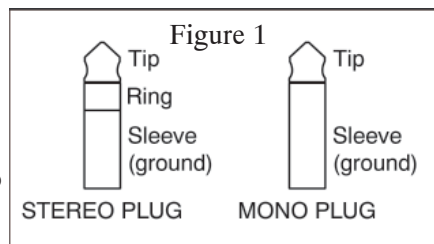

INTRODUCTION

The SS32 is a versatile unit that works as a signal distribution device by taking a single stereo or mono signal input, and switching it to up to three stereo outputs. The unit can also take three separate stereo or mono signals in, and switch them to a single stereo or mono output.

WARRANTY

For information on the Rolls One Year Limited Warranty, and to register this product, visit our web site at www.rolls.com

DESCRIPTION

Common Jacks: Stereo RCA's or 1/8" Tip-Ring-Sleeve jacks for input/output and pass-through connections.

A,B,C Jacks: Stereo RCA's or Three 1/8" Tip-Ring-Sleeve jacks for input/output connections.

A,B,C Switch: Mechanical toggle switch - connects and disconnects the A,B,C jacks to the Common jack(s).

CONNECTION

First, it must be stressed that the SS32 should either be operated in Stereo, or Mono mode - NOT both. Using this device with mono cabling and stereo equipment could damage your stereo equipment.

Since the SS32 is a passive device, connecting a 1/8" mono (Tip-Sleeve) plug to either the Common, or A,B,C jacks - that jack's ring connection will be grounded. This means the stereo signal will be lost.

Therefore, you must first determine whether you operating this unit in Stereo or Mono. Refer to Figure 1 for the differences in Stereo and Mono 1/8" plugs.