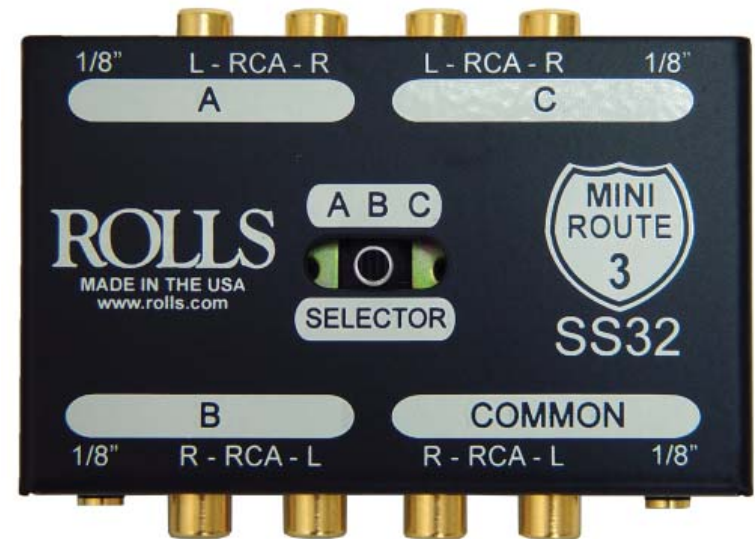

OPERATION

After proper connections are made, the SS32 will simply connect the indicated channel (A, B, or C) to the Common jacks by switching between the corresponding selector A,B or C.

INTRODUCTION

The SS32 is a versatile unit that works as a signal distribution device by taking a single stereo or mono signal input, and switching it to up to three stereo outputs. The unit can also take three separate stereo or mono signals in, and switch them to a single stereo or mono output.

A,B,C Jacks: Stereo RCA's or Three 1/8" Tip-Ring-Sleeve jacks for input/output connections.

A,B,C Switch: Mechanical toggle switch - connects and disconnects the A,B,C jacks to the Common jack(s).

CONNECTION

First, it must be stressed that the SS32 should either be operated in Stereo, or Mono mode - NOT both. Using this device with mono cabling and stereo equipment could damage your stereo equipment.

Since the SS32 is a passive device, connecting a 1/8" mono (Tip-Sleeve) plug to either the Common, or A,B,C jacks - that jack's ring connection will be grounded. This means the stereo signal will be lost.

SS32 Mini Route 3

6 75889 00320 8

Download from www.Somanuals.com. All Manuals Search And Download.

ROLLS

SS32 Mini Route 3 Signal Switch

SPECIFICATIONS

Connectors:	4 Stereo RCA jacks 4 1/8" Tip-Ring-Sleeve jacks
Switch:	Triple pull / double throw toggle switch
Size:	4" W x 1" H x 3" D
Weight:	1 lbs.